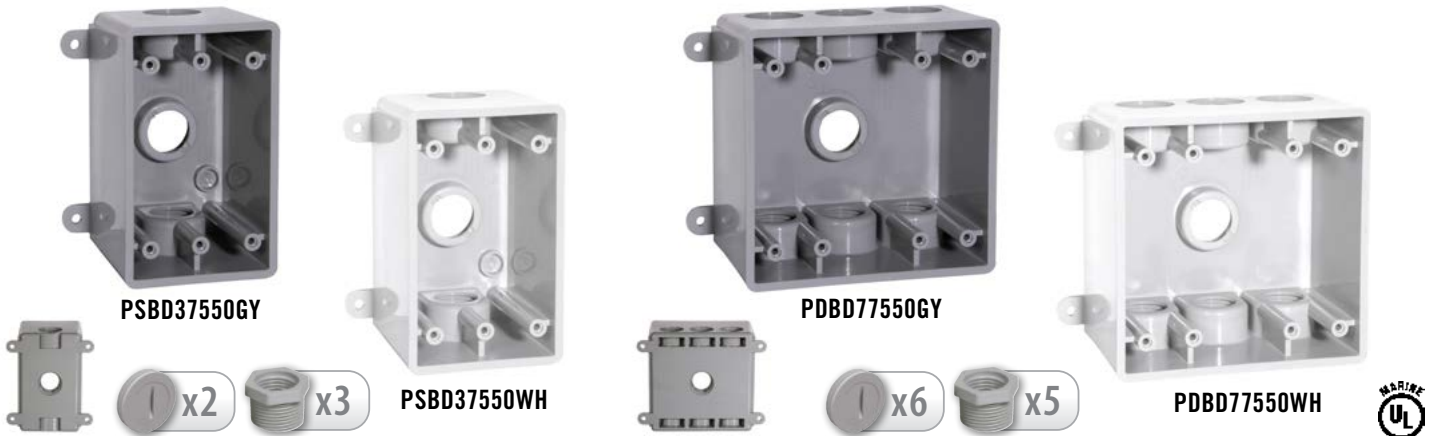

*Commercial, Industrial
and Residential Electrical Products*

NEW! DEEP NONMETALLIC BOXES

Extra room for wiring in wet locations

Application

2-5/8" deep! These extra deep versions of our nonmetallic weatherproof outlet boxes provide extra room for wiring electrical junctions. One and two gang models available in gray or white.

Features

- 2-5/8" deep inside to provide extra room
- Durable high impact PVC construction with integrated lugs
- Threaded hubs for use with 3/4" or 1/2" conduit
- Includes plugs and reducer bushings
- Marine UL Listed
- NEC and NEMA 3R Compliant

NEC & NEMA 3R Compliant

| CAT. # | DESCRIPTION | CUBIC IN. CAPACITY <i>When used with collar</i> | THREADED ENTRIES | STD. PKG. | UPC A BAR CODE |
|--|--|--|------------------|-----------|----------------|
| NEW! 1-Gang Deep Outlet Boxes, Three Threaded Outlets | | | | | |
| PSBD37550GY | Seven 1/2" or 3/4" Holes, 2.625" Deep, Gray | 19.5" | (7) 3/4" or 1/2" | 8 | |
| PSBD37550WH | Seven 1/2" or 3/4" Holes, 2.625" Deep, White | 19.5" | (7) 3/4" or 1/2" | 8 | |
| NEW! 2-Gang Deep Outlet Boxes, Seven Threaded Outlets | | | | | |
| PDBD77550GY | Three 1/2" or 3/4" Holes, 2.625" Deep, Gray | 33.5" | (3) 3/4" or 1/2" | 6 | |
| PDBD77550WH | Three 1/2" or 3/4" Holes, 2.625" Deep, White | 33.5" | (3) 3/4" or 1/2" | 6 | |
| 1-Gang Outlet Boxes, Three Threaded Outlets | | | | | |
| PSB37550GY | Seven 1/2" or 3/4" Holes, 2.0" Deep, Gray | 16.5" | (7) 3/4" or 1/2" | 5 | |
| PSB37550WH | Seven 1/2" or 3/4" Holes, 2.0" Deep, White | 16.5" | (7) 3/4" or 1/2" | 8 | |
| 2-Gang Outlet Boxes, Seven Threaded Outlets | | | | | |
| PDB77550GY | Three 1/2" or 3/4" Holes, 2.0" Deep, Gray | 26.5" | (3) 3/4" or 1/2" | 6 | |
| PDB77550WH | Three 1/2" or 3/4" Holes, 2.0" Deep, White | 26.5" | (3) 3/4" or 1/2" | 6 | |