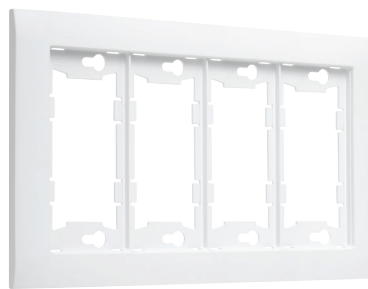

ALLURE™ DESIGNER WALLPLATES

APPLICATIONS

- Allure™ wallplates cover outdated, mismatched receptacles; transforming them to a clean-line, sleek, contemporary look with no visible screws.

PRODUCT FEATURES

- Use one plate with different inserts to fit any combination of outlet and switch.
- Upgrade the look of a home in seconds with the innovative style of Allure™ designer wallplates.
- Quick and easy to install in under a minute with no electrical work
- Saves time and money by covering existing devices instead of replacing
- Impact resistant ABS resists wear and tear
- Visit www.allureplates.com for more information and instructional videos

Wall Plate Frame

Install for upscale finished look

A1000W

Choose the proper insert

A2000W

A3000W

A4000W

CATALOG #	DESCRIPTION	COLOR	PKG. TYPE	STD. PKG.	BARCODE
Allure™ Wallplate Frames					
A1000W	1-Device	White	Card	6	
A2000W	2-Device	White	Card	3	
A3000W	3-Device	White	Card	3	
A4000W	4-Device	White	Card	3	

SEE END OF SECTION (PG E22) FOR DETAILED DRAWINGS >>

PLASTIC WALLPLATES – ALLURE™

APPLICATIONS

- Allure™ wallplates cover outdated, mismatched receptacles; transforming them to a clean-line, sleek, contemporary look with no visible screws.

PRODUCT FEATURES

- Use one plate with different inserts to fit any combination of outlet and switch.
- Upgrade the look of a home in seconds with the innovative style of Allure™ designer wallplates.
- Quick and easy to install in under a minute with no electrical work
- Saves time and money by covering existing devices instead of replacing
- Impact resistant ABS resists wear and tear
- Visit www.allureplates.com for more information and instructional videos