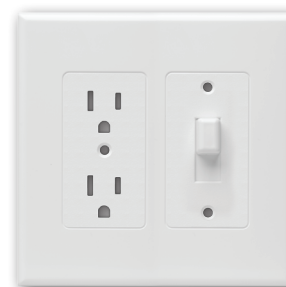

PLASTIC WALLPLATES – MASQUE®

MASQUE® 2000 SERIES

**APPLICATIONS**

- Designed for home and commercial use for enhanced ascetics and durability.

**PRODUCT FEATURES**

- Achieve fantastic colors. Masque wall plates are easily painted or wallpapered to match or compliment walls.
- Unbreakable premium PVC wallplates
- Hide outdated, discolored outlets
- Won't crack or distort during installation
- Made in U.S.A.
- Includes screw(s) in matching finish

U.S. Patents: 5,965,846 and 6,160,219

2600W

2670W

2602W

2772W

2672W

2673W

CATALOG #	DESCRIPTION	COLOR	PKG. TYPE	STD. PKG.	BARCODE
<b>Masque® Révive™ Wallplates</b>					
2500W	Grounded Duplex	White	Polybag	10	
2570W	Toggle Switch Cover-Up	White	Polybag	10	
2602W	2-Grounded Duplex	White	Polybag	5	
2772W	Grounded Duplex/Toggle Switch	White	Polybag	5	
2672W	2-Toggle Switch Cover-Up	White	Polybag	8	
2673W	3-Toggle Switch Cover-Up	White	Polybag	5	