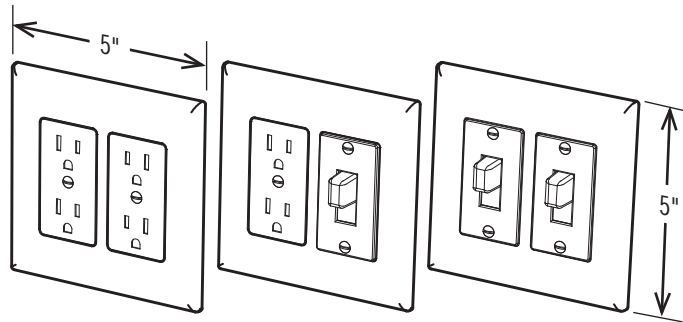

remove old wall plates

2

install new covers

brand new look and no wiring!

- Quickly renovate an entire house or apartment
- No wiring
- Easy to install
- Revive the look of old outlets and switches in minutes
- Also available in 2-Gang and 3-Gang

2-Gang

3-Gang

CATALOG #	DESCRIPTION	COLOR	PKG. TYPE	CARTON QTY.	UPC	1 2 of 5
MASQUE® REVIVE™ DEVICE COVER-UP WALL PLATES						
2600W	1-Gang Duplex Cover-Up Wall Plate	White	Poly Bag	10	050169504253	50050169504258
2602W	2-Gang Duplex Cover-Up Wall Plate	White	Poly Bag	5	050169504291	50050169504296
2670W	1-Gang Toggle Cover-Up Wall Plate	White	Poly Bag	10	050169504260	50050169504265
2672W	2-Gang Toggle Cover-Up Wall Plate	White	Poly Bag	8	050169504277	50050169504272
2673W	3-Gang Toggle Cover-Up Wall Plate	White	Poly Bag	5	050169504284	50050169504289
2772W	Duplex/Toggle Cover-Up Wall Plate	White	Poly Bag	5	050169504314	50050169504319