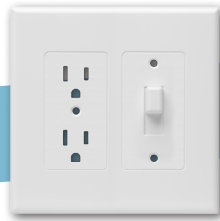

rēvive™ them all!

2772W

CATALOG #	DESCRIPTION	COLOR	PKG. TYPE	CARTON QTY.	UPC	1 2 of 5
MASQUE® REVIVE™ DEVICE COVER-UP WALL PLATES						
2600W	1-Gang Duplex Cover-Up Wall Plate	White	Poly Bag	10	050169504253	50050169504258
2602W	2-Gang Duplex Cover-Up Wall Plate	White	Poly Bag	5	050169504291	50050169504296
2670W	1-Gang Toggle Cover-Up Wall Plate	White	Poly Bag	10	050169504260	50050169504265
2672W	2-Gang Toggle Cover-Up Wall Plate	White	Poly Bag	8	050169504277	50050169504272
2673W	3-Gang Toggle Cover-Up Wall Plate	White	Poly Bag	5	050169504284	50050169504289
2772W	Duplex/Toggle Cover-Up Wall Plate	White	Poly Bag	5	050169504314	50050169504319

U.S. Patents 5,965,846; 6,761,582; 6,160,219; 7,074,078

www.Hubbell-RTB.com

Locate your local Sales Agent online to request product samples or pricing