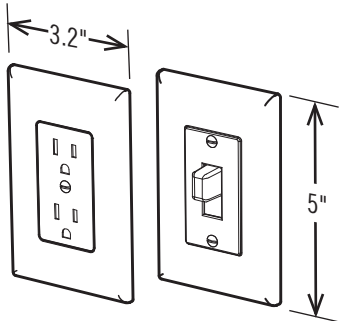

rēvive™ them all!

1-Gang

CATALOG #	DESCRIPTION	COLOR	PKG. TYPE	CARTON QTY.	UPC	1 2 of 5
MASQUE® REVIVE™ DEVICE COVER-UP WALL PLATES						
2600W	1-Gang Duplex Cover-Up Wall Plate	White	Poly Bag	10	050169504253	50050169504258
2602W	2-Gang Duplex Cover-Up Wall Plate	White	Poly Bag	5	050169504291	50050169504296
2670W	1-Gang Toggle Cover-Up Wall Plate	White	Poly Bag	10	050169504260	50050169504265
2672W	2-Gang Toggle Cover-Up Wall Plate	White	Poly Bag	8	050169504277	50050169504272
2673W	3-Gang Toggle Cover-Up Wall Plate	White	Poly Bag	5	050169504284	50050169504289
2772W	Duplex/Toggle Cover-Up Wall Plate	White	Poly Bag	5	050169504314	50050169504319

U.S. Patents 5,965,846; 6,761,582; 6,160,219; 7,074,078

www.Hubbell-RTB.com

Locate your local Sales Agent online to request product samples or pricing