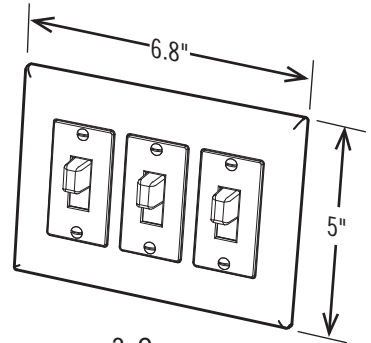

2-Gang

3-Gang

CATALOG #	DESCRIPTION	COLOR	PKG. TYPE	CARTON QTY.	UPC	1 2 of 5
MASQUE® REVIVE™ DEVICE COVER-UP WALL PLATES						
2600W	1-Gang Duplex Cover-Up Wall Plate	White	Poly Bag	10	050169504253	50050169504258
2602W	2-Gang Duplex Cover-Up Wall Plate	White	Poly Bag	5	050169504291	50050169504296
2670W	1-Gang Toggle Cover-Up Wall Plate	White	Poly Bag	10	050169504260	50050169504265
2672W	2-Gang Toggle Cover-Up Wall Plate	White	Poly Bag	8	050169504277	50050169504272
2673W	3-Gang Toggle Cover-Up Wall Plate	White	Poly Bag	5	050169504284	50050169504289
2772W	Duplex/Toggle Cover-Up Wall Plate	White	Poly Bag	5	050169504314	50050169504319