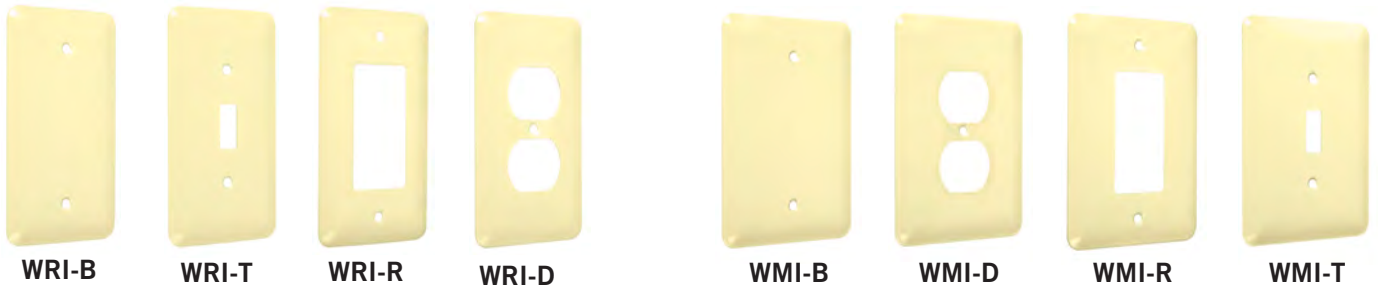

SEE END OF SECTION (PG E21) FOR DETAILED DRAWINGS >>

MAXI/PRINCESS METAL WALLPLATES – IVORY SMOOTH

PRINCESS

MAXI

MAXI / PRINCESS

CATALOG #	DESCRIPTION	COLOR	PKG. TYPE	STD. PKG.	BARCODE
<b>Princess Metal Wallplate: Ivory Smooth</b>					
WRI-T	Toggle	Ivory Smooth	Polybag	25	
WRI-B	Blank	Ivory Smooth	Polybag	25	
WRI-R	Decorator/Rocker	Ivory Smooth	Polybag	25	
WRI-D	Duplex	Ivory Smooth	Polybag	25	
<b>Maxi Metal Wallplate: Ivory Smooth</b>					
WMI-T	Toggle	Ivory Smooth	Polybag	25	
WMI-R	Decorator/Rocker	Ivory Smooth	Polybag	25	
WMI-D	Duplex	Ivory Smooth	Polybag	25	
WMI-B	Blank	Ivory Smooth	Polybag	25	
<b>Maxi/Princess Metal Wallplate: Ivory Smooth</b>					
WRI-TT	2-Toggle	Ivory Smooth	Polybag	10	
WRI-TTT	3-Toggle	Ivory Smooth	Polybag	10	
WRI-RR	2-Decorator/Rocker	Ivory Smooth	Polybag	10	
WRI-RRR	3-Decorator/Rocker	Ivory Smooth	Polybag	10	
WRI-DD	2-Duplex	Ivory Smooth	Polybag	10	
WRI-BB	2-Blank	Ivory Smooth	Polybag	10	
WRI2-2	2-Gang Single Outlet 2.15"	Ivory Smooth	Polybag	10	
WRI-TD	Toggle Duplex	Ivory Smooth	Polybag	10	
WRI-TR	Toggle Decorator/Rocker	Ivory Smooth	Polybag	10	