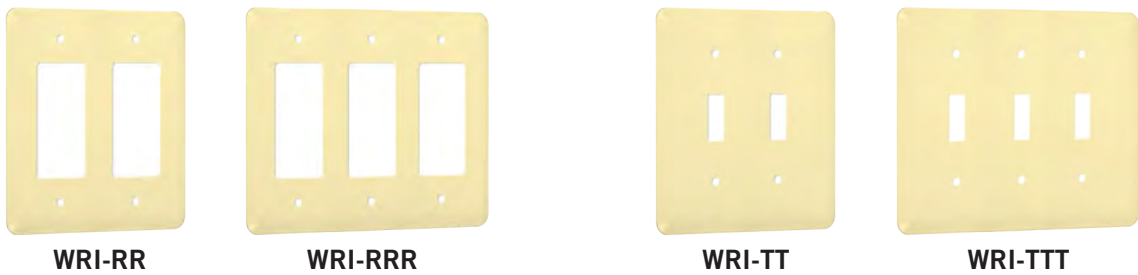

SEE END OF SECTION (PG E21) FOR DETAILED DRAWINGS >>

MAXI/PRINCESS METAL WALLPLATES – IVORY SMOOTH

PRINCESS

MAXI

MAXI / PRINCESS

CATALOG #	DESCRIPTION	COLOR	PKG. TYPE	STD. PKG.	BARCODE
<b>Princess Metal Wallplate: Ivory Smooth</b>					
WRI-T	Toggle	Ivory Smooth	Polybag	25	
WRI-B	Blank	Ivory Smooth	Polybag	25	
WRI-R	Decorator/Rocker	Ivory Smooth	Polybag	25	
WRI-D	Duplex	Ivory Smooth	Polybag	25	
<b>Maxi Metal Wallplate: Ivory Smooth</b>					
WMI-T	Toggle	Ivory Smooth	Polybag	25	
WMI-R	Decorator/Rocker	Ivory Smooth	Polybag	25	
WMI-D	Duplex	Ivory Smooth	Polybag	25	
WMI-B	Blank	Ivory Smooth	Polybag	25	
<b>Maxi/Princess Metal Wallplate: Ivory Smooth</b>					
WRI-TT	2-Toggle	Ivory Smooth	Polybag	10	
WRI-TTT	3-Toggle	Ivory Smooth	Polybag	10	
WRI-RR	2-Decorator/Rocker	Ivory Smooth	Polybag	10	
WRI-RRR	3-Decorator/Rocker	Ivory Smooth	Polybag	10	
WRI-DD	2-Duplex	Ivory Smooth	Polybag	10	
WRI-BB	2-Blank	Ivory Smooth	Polybag	10	
WRI2-2	2-Gang Single Outlet 2.15"	Ivory Smooth	Polybag	10	
WRI-TD	Toggle Duplex	Ivory Smooth	Polybag	10	
WRI-TR	Toggle Decorator/Rocker	Ivory Smooth	Polybag	10	

SEE END OF SECTION (PG E21) FOR DETAILED DRAWINGS >>

MAXI/PRINCESS METAL WALLPLATES – IVORY TEXTURED

PRINCESS

WRTI-B WRTI-T WRTI-R WRTI-D

MAXI

WMTI-B WMTI-T WMTI-R WMTI-D WMTI-SR2

MAXI / PRINCESS

WRTI-TT WRTI-TTT WRTI-TTTT WRTI-5T WRTI-TR