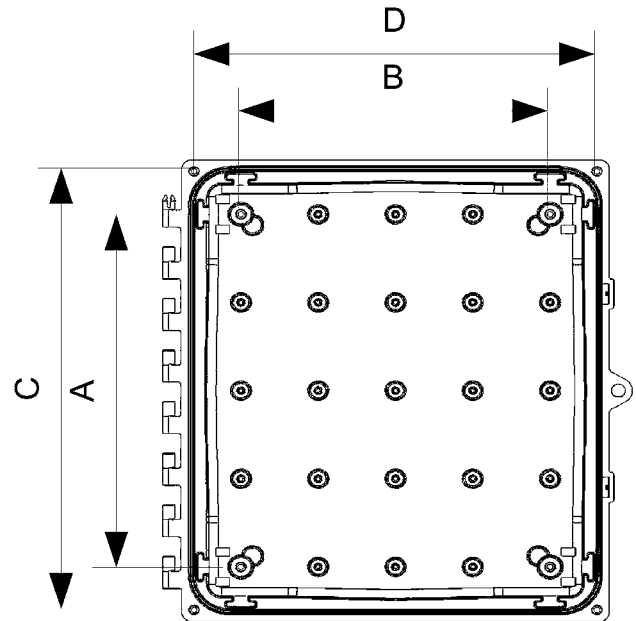

## Industry Standards

- Rated Type 3R, 4, 4X, 6P, 12
- Rated IEC IP66, IP68
- UL/cUL Approved
- UL 94 - Flame Rating - 5VA
- Temperature Range: -20°F to 240°F6

 UL FILE E342926

Catalog Number		Enclosure Overall Size HxWxD	Aluminum Back Panel	Swing Panel Kits (mounts, screws and panel included)
Opaque	Clear			
HW-P60604CHQR	HW-PCC60604CHQR	6x6x4	HW-MP606A	HW-P606SPK
HW-P80604CHQR	HW-PCC80604CHQR	8x6x4	HW-MP808A	HW-P806SPK
HW-P80804CHQR	HW-PCC80804CHQR	8x8x4	HW-MP806A	HW-P808SPK
HW-P100804CHQR	HW-PCC100804CHQR	10x8x4	HW-MP1008A	HW-P1008SPK
HW-P100806CHQR	HW-PCC100806CHQR	10x8x6	HW-MP1008A	HW-P1008SPK
HW-P101006CHQR	HW-PCC101006CHQR	10x10x6	HW-MP1010A	HW-P1010SPK
HW-P121006CHQR	HW-PCC121006CHQR	12x10x6	HW-MP1210A	HW-P1210SPK
HW-P141206CHQR	HW-PCC141206CHQR	14x12x6	HW-MP1412A	HW-P1412SPK
HW-P161408CHQR	HW-PCC161408CHQR	16x14x8	HW-MP1614A	HW-P1614SPK
HW-P181604CHQR	HW-PCC181604CHQR	18x16x4	HW-MP1816A	HHW-P1816SPK
HW-P181610CHQR	HW-PCC181610CHQR	18x16x10	HW-MP1816A	HW-P1816SPK
HW-P201608CHQR	HW-PCC201608CHQR	20x16x8	HW-MP2016A	HW-P2016SPK
HW-P242410CHQR	HW-PCC242410CHQR	24x24x10	HW-MP2424PCA	HW-P2424SPK

**DIMENSIONS (INCHES)**

Enclosure	AxB	C	D	Back Panel	Swing Panel
6 x 6 x 4	4.25 x 4.25	6.75	6.75	4.88 x 4.88	5.63 x 5.63
8 x 6 x 4	6.25 x 4.25	8.75	6.75	6.88 x 4.88	7.63 x 5.63
8 x 8 x 4	6.25 x 6.25	8.75	8.75	6.88 x 6.88	7.63 x 7.63
10 x 8 x 6	8.25 x 6.25	10.75	8.75	8.88 x 6.88	9.63 x 7.63
10 x 10 x 6	8.25 x 8.25	10.75	10.75	8.88 x 8.88	9.63 x 9.63
10 x 8 x 4	8.25 x 6.25	10.75	8.75	8.88 x 6.88	9.63 x 7.63
12 x 10 x 6	10.25 x 8.25	12.75	10.75	10.88 x 8.88	11.63 x 9.63
14 x 12 x 6	12.25 x 10.25	14.75	12.75	12.88 x 10.88	13.63 x 11.63
16 x 14 x 8	14.25 x 12.25	16.75	14.75	14.88 x 12.88	15.63 x 13.63
18 x 16 x 4	16.25 x 14.25	18.75	16.75	16.88 x 14.88	17.63 x 15.63
18 x 16 x 10	16.25 x 14.25	18.75	16.75	16.88 x 14.88	17.63 x 13.63
20 x 16 x 8	18.25 x 14.25	20.75	16.75	18.88 x 14.88	19.63 x 15.63
24 x 24 x 10	22.25 x 22.25	24.75	24.75	22.75 x 22.75	23.63 x 23.63