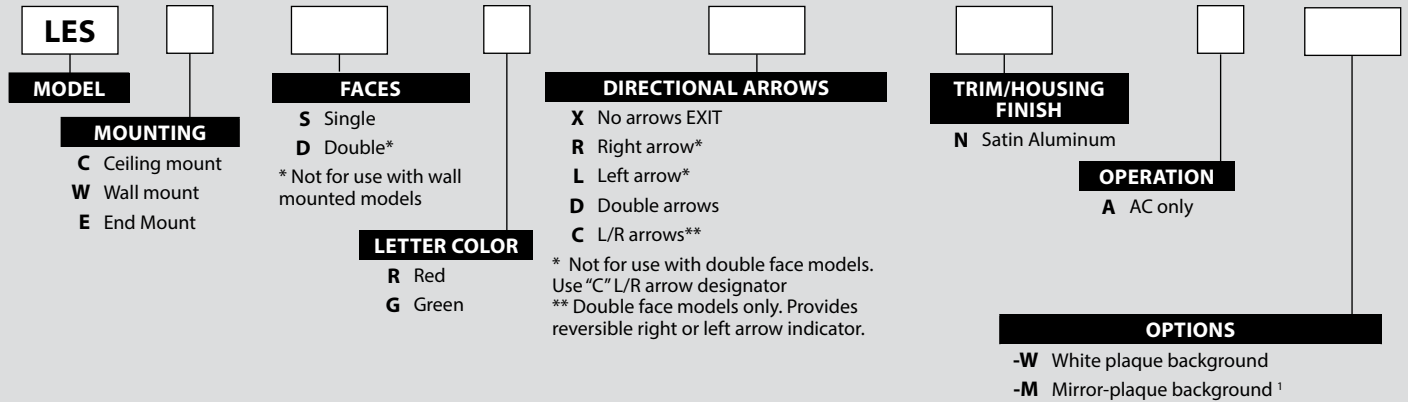

## LES Series

- Surface Mounting Edge-Lit LED Exit Sign
- AC models
- Single/Double Face

### 10-Day Quick Ship Ordering Guide

Order Limit Per Fixture Selection: 50

<sup>1</sup>For use with single face models only. Standard on double face models.