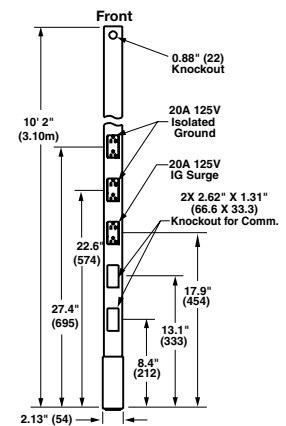

Description	10' 2" (3.10m)
Gray	<b>BRYPP10SA</b>
Ivory	<b>BRYPP10SAI</b>

### Blank

- Multi-service, blank pole, divider, four decorator device knockouts

Description	10' 2" (3.10m)	12' 2" (3.71m)	15' 2" (4.62m)
Gray	<b>BRYPP0A</b>	<b>BRYPP012A</b>	<b>BRYPP015A</b>
Ivory	<b>BRYPP0AI</b>	<b>BRYPP012AI</b>	<b>BRYPP015AI</b>
Clear Anodized Aluminum	<b>BRYPP0AAL</b>	<b>BRYPP012AAL</b>	<b>BRYPP015AAL</b>

### Accessories

Description	15' 2" (4.62m)
Adjustable T-bar assembly for mounting poles in the middle of ceiling tile.	<b>BRYATB*</b>
Replacement service pole trim kit (office white).	<b>BRYPPTRIM1*</b>

Note: \*Not UL listed.

**BRYPP10A**

**BRYPP10IGA**

**BRYPP10SA**

**BRYPP0A**

**BRYATB**

**BRYPPTRIM1**

**BRYPP10, BRYPP12, BRYPP15, BRYPP10IG**