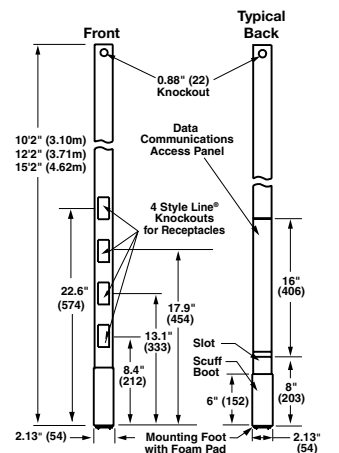

BRYPP0, BRYPP012, BRYPP015