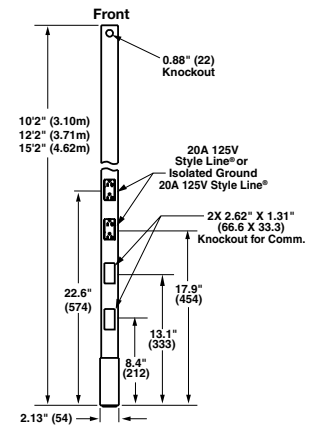

Description	10' 2" (3.10m)
Gray	<b>BRYPP10SA</b>
Ivory	<b>BRYPP10SAI</b>

### Blank

- Multi-service, blank pole, divider, four decorator device knockouts

Description	10' 2" (3.10m)	12' 2" (3.71m)	15' 2" (4.62m)
Gray	<b>BRYPP0A</b>	<b>BRYPP012A</b>	<b>BRYPP015A</b>
Ivory	<b>BRYPP0AI</b>	<b>BRYPP012AI</b>	<b>BRYPP015AI</b>
Clear Anodized Aluminum	<b>BRYPP0AAL</b>	<b>BRYPP012AAL</b>	<b>BRYPP015AAL</b>

### Accessories

Description	15' 2" (4.62m)
Adjustable T-bar assembly for mounting poles in the middle of ceiling tile.	<b>BRYATB*</b>
Replacement service pole trim kit (office white).	<b>BRYPPTRIM1*</b>

Note: \*Not UL listed.

**BRYPP10A**

**BRYPP10IGA**

**BRYPP10SA**

**BRYPP0A**

**BRYATB**

**BRYPPTRIM1**

**BRYPP10, BRYPP12, BRYPP15, BRYPP10IG**