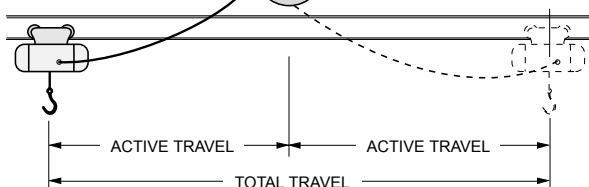

## Locking Cable Reels SERIES ER FOR GENERAL PURPOSE Series "ER"

Includes Cable, Lock & Rigid Base

*General Purpose Reels are ideal for hand pull or mounting on moving machinery.*

WIRE SIZE (AWG)	NO. OF COND.	CABLE LENGTH ft. (m)	WEIGHT COMPLETE lbs. (kg.)	MODEL NUMBER
18	2	45 (13.5)	49 (22.1)	ER21845
18	3	45 (13.5)	49 (22.1)	ER23845
18	4	45 (13.5)	50 (22.5)	ER41845
16	2	45 (13.5)	49 (22.1)	ER21645
16	3	45 (13.5)	45 (20.3)	ER31645
16	4	40 (12.0)	46 (20.7)	ER41640
14	2	40 (12.0)	51 (22.9)	ER21440
14	3	35 (10.5)	47 (21.2)	ER31435
14	4	25 (7.5)	46 (20.7)	ER41425
12	2	25 (7.5)	50 (22.5)	ER21225
12	3	25 (7.5)	47 (21.2)	ER31225
12	4	25 (7.5)	48 (21.6)	ER41225

**AMPERE RATING**

Reels are derated to ampere rating of cable. Refer to the National Electric Code for ampere ratings and other details on each wire size, number of conductors and cable length.

**INCLUDED:**

- Cable
- Rigid Mounting Base
- Ratchet Lock with "OFF"

General Purpose Reels are CSA listed.

**IN-LINE PAYOUT**  
Cable Guide Not Required

Center mounting (two-way) shown as most efficient in-line application.