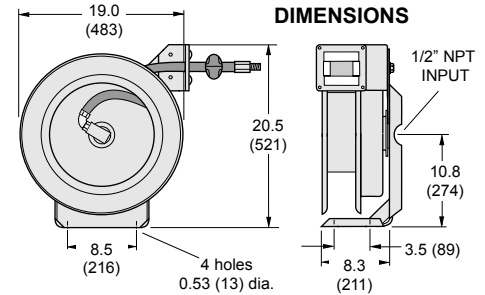

# CLEAN AIR HOSE REELS

**EZ PULL™ CLEAN AIR HOSE REELS** are engineered to safely and efficiently store the hose from an air line respirator. Gone are loose coils that cause tangled hoses which can lead to dangerous kinks in the air line. User is in complete control. Soft rewind pull means that even if ratchet stop should accidentally be released, hose will not snap back. Reel designed for 50 ft. (15m) x 7/8" (22mm) O.D. neoprene hose supplied by others (MSA part number 455022 or equivalent). All air path parts are stainless steel.

**EZ PULL CLEAN AIR REELS** include stainless steel air path. Also includes ball stop and ratchet lock. Finish is OSHA safety blue baked-on polyester. 3/4"-16 UNF fitting to fit MSA #455022 hose or equivalent. **Does not include hose.**

**HOSE NOT INCLUDED**

HOSE DATA*			MODEL NUMBER*	REEL SIZE
OUTSIDE DIAMETER in. (mm)	LENGTH MAX. ft. (m)	WEIGHT MAX. lbs. (kg)		
7/8" (22)	50 (15)	15.0 (6.8)	EZ9-5000-CA	EZ9

\*Reel includes ball stop for hose and ratchet lock.

## Locking Cable Reels SERIES ER FOR GENERAL PURPOSE Series "ER"

Includes Cable, Lock & Rigid Base

*General Purpose Reels are ideal for hand pull or mounting on moving machinery.*

WIRE SIZE (AWG)	NO. OF COND.	CABLE LENGTH ft. (m)	WEIGHT COMPLETE lbs. (kg.)	MODEL NUMBER
18	2	45 (13.5)	49 (22.1)	ER21845
18	3	45 (13.5)	49 (22.1)	ER23845
18	4	45 (13.5)	50 (22.5)	ER41845
16	2	45 (13.5)	49 (22.1)	ER21645
16	3	45 (13.5)	45 (20.3)	ER31645
16	4	40 (12.0)	46 (20.7)	ER41640
14	2	40 (12.0)	51 (22.9)	ER21440
14	3	35 (10.5)	47 (21.2)	ER31435
14	4	25 (7.5)	46 (20.7)	ER41425
12	2	25 (7.5)	50 (22.5)	ER21225
12	3	25 (7.5)	47 (21.2)	ER31225
12	4	25 (7.5)	48 (21.6)	ER41225