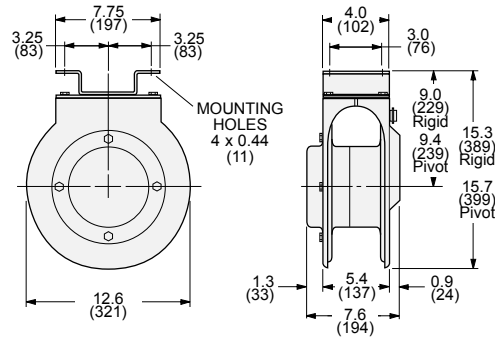

**HOSE NOT INCLUDED**

HOSE DATA*			MODEL NUMBER*	REEL SIZE
OUTSIDE DIAMETER in. (mm)	LENGTH MAX. ft. (m)	WEIGHT MAX. lbs. (kg)		
7/8" (22)	50 (15)	15.0 (6.8)	EZ9-5000-CA	EZ9

\*Reel includes ball stop for hose and ratchet lock.

## Locking Cable Reels SERIES ER FOR GENERAL PURPOSE Series "ER"

Includes Cable, Lock & Rigid Base

*General Purpose Reels are ideal for hand pull or mounting on moving machinery.*

WIRE SIZE (AWG)	NO. OF COND.	CABLE LENGTH ft. (m)	WEIGHT COMPLETE lbs. (kg.)	MODEL NUMBER
18	2	45 (13.5)	49 (22.1)	ER21845
18	3	45 (13.5)	49 (22.1)	ER23845
18	4	45 (13.5)	50 (22.5)	ER41845
16	2	45 (13.5)	49 (22.1)	ER21645
16	3	45 (13.5)	45 (20.3)	ER31645
16	4	40 (12.0)	46 (20.7)	ER41640
14	2	40 (12.0)	51 (22.9)	ER21440
14	3	35 (10.5)	47 (21.2)	ER31435
14	4	25 (7.5)	46 (20.7)	ER41425
12	2	25 (7.5)	50 (22.5)	ER21225
12	3	25 (7.5)	47 (21.2)	ER31225
12	4	25 (7.5)	48 (21.6)	ER41225

**AMPERE RATING**

Reels are derated to ampere rating of cable. Refer to the National Electric Code for ampere ratings and other details on each wire size, number of conductors and cable length.

**INCLUDED:**

- Cable
- Rigid Mounting Base
- Ratchet Lock with "OFF"

General Purpose Reels are CSA listed.

**IN-LINE PAYOUT**  
Cable Guide Not Required

Center mounting (two-way) shown as most efficient in-line application.