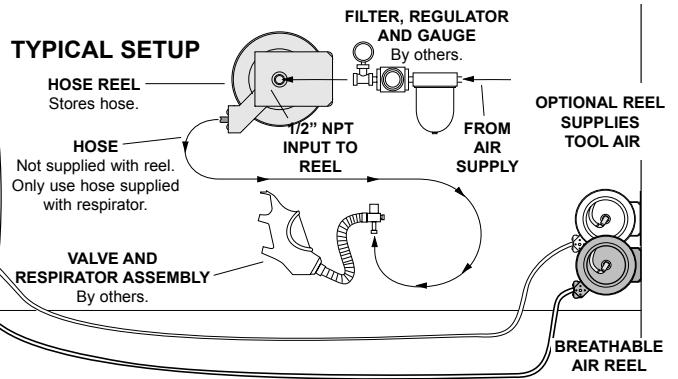

# CLEAN AIR HOSE REELS

**EZ PULL™ CLEAN AIR HOSE REELS** are engineered to safely and efficiently store the hose from an air line respirator. Gone are loose coils that cause tangled hoses which can lead to dangerous kinks in the air line. User is in complete control. Soft rewind pull means that even if ratchet stop should accidentally be released, hose will not snap back. Reel designed for 50 ft. (15m) x 7/8" (22mm) O.D. neoprene hose supplied by others (MSA part number 455022 or equivalent). All air path parts are stainless steel.

**EZ PULL CLEAN AIR REELS** include stainless steel air path. Also includes ball stop and ratchet lock. Finish is OSHA safety blue baked-on polyester. 3/4"-16 UNF fitting to fit MSA #455022 hose or equivalent. **Does not include hose.**

**HOSE NOT INCLUDED**

HOSE DATA*			MODEL NUMBER*	REEL SIZE
OUTSIDE DIAMETER in. (mm)	LENGTH MAX. ft. (m)	WEIGHT MAX. lbs. (kg)		
7/8" (22)	50 (15)	15.0 (6.8)	EZ9-5000-CA	EZ9

\*Reel includes ball stop for hose and ratchet lock.

- Cable
- Rigid Mounting Base
- Ratchet Lock with "OFF"

General Purpose Reels are CSA listed.

**IN-LINE PAYOUT**  
Cable Guide Not Required

Center mounting (two-way) shown as most efficient in-line application.