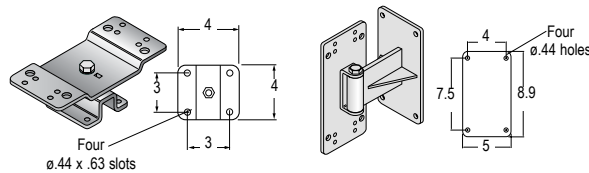

Reel with
FLUORESCENT or LED LAMP

Reel with
SINGLE OUTLET

Reel with
DUPLEX OUTLET BOX

Reel with
INCANDESCENT LAMP

MODEL LIST-SERIES GCC							
Accessory	Amps	CORD TYPE		SJOW-A/SJO		Weight Lbs. (kg)	Model
		AWG	Cond.	Length	Ft. (m)		
Incandescent	10	16	3	70 (21)		40.0 (18.2)	GCC16370-HL
Incandescent	15	14	3	70 (21)		36.6 (16.6)	GCC14370-HL
Fluorescent	13W	16	3	70 (21)		40.5 (18.4)	GCC16370-FL
LED	13W	16	3	70 (21)		40.5 (18.4)	GCC16370-LED
Single Recept	10	16	3	70 (21)		35.3 (16.1)	GCC16370-SR
Single Recept	15	14	3	70 (21)		36.6 (16.6)	GCC14370-SR
Single Recept	15	12	3	50 (15)		42.7 (19.4)	GCC12350-SR
Single Recept	15	12	3	70 (21)		47.6 (21.6)	GCC12370-SR
Duplex Recept W/GFCI	10	16	3	70 (21)		40.0 (18.2)	GCC16370-DR
Duplex Recept W/GFCI	15	14	3	70 (21)		36.6 (16.6)	GCC14370-DR
Duplex Recept W/GFCI	15	12	3	50 (15)		44.2 (20.1)	GCC12350-DR
Duplex Recept W/GFCI	15	12	3	70 (21)		49.1 (22.3)	GCC12370-DR
None	10	16	3	70 (21)		34.8 (18.8)	GCC16370-BC
None	15	14	3	70 (21)		36.2 (16.4)	GCC14370-BC
None	15	12	3	50 (15)		42.2 (19.2)	GCC12350-BC
None	15	12	3	70 (21)		47.1 (21.4)	GCC12370-BC

CORD REEL DIMENSIONS—inches (mm)
Reel size "C" (third letter in model number)

Optional 340° Pivot Base

Model RC-PB-B (left, above)

Reel follows activity for smoother operation, reduced cord wear.

Optional Wall Mounted Pivot Base