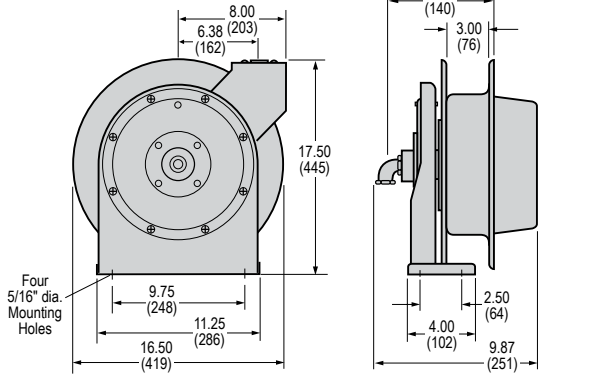

Reel with
FLUORESCENT or LED LAMP

Reel with
SINGLE OUTLET

Reel with
DUPLEX OUTLET BOX

Reel with
INCANDESCENT LAMP

MODEL LIST-SERIES GCC							
Accessory	Amps	CORD TYPE		SJOW-A/SJO		Weight Lbs. (kg)	Model
		AWG	Cond.	Length	Ft. (m)		
Incandescent	10	16	3	70 (21)		40.0 (18.2)	GCC16370-HL
Incandescent	15	14	3	70 (21)		36.6 (16.6)	GCC14370-HL
Fluorescent	13W	16	3	70 (21)		40.5 (18.4)	GCC16370-FL
LED	13W	16	3	70 (21)		40.5 (18.4)	GCC16370-LED
Single Recept	10	16	3	70 (21)		35.3 (16.1)	GCC16370-SR
Single Recept	15	14	3	70 (21)		36.6 (16.6)	GCC14370-SR
Single Recept	15	12	3	50 (15)		42.7 (19.4)	GCC12350-SR
Single Recept	15	12	3	70 (21)		47.6 (21.6)	GCC12370-SR
Duplex Recept W/GFCI	10	16	3	70 (21)		40.0 (18.2)	GCC16370-DR
Duplex Recept W/GFCI	15	14	3	70 (21)		36.6 (16.6)	GCC14370-DR
Duplex Recept W/GFCI	15	12	3	50 (15)		44.2 (20.1)	GCC12350-DR
Duplex Recept W/GFCI	15	12	3	70 (21)		49.1 (22.3)	GCC12370-DR
None	10	16	3	70 (21)		34.8 (18.8)	GCC16370-BC
None	15	14	3	70 (21)		36.2 (16.4)	GCC14370-BC
None	15	12	3	50 (15)		42.2 (19.2)	GCC12350-BC
None	15	12	3	70 (21)		47.1 (21.4)	GCC12370-BC

CORD REEL DIMENSIONS—inches (mm)
Reel size "C" (third letter in model number)

Optional 340° Pivot Base

Model RC-PB-B (left, above)

Reel follows activity for smoother operation, reduced cord wear.

Optional Wall Mounted Pivot Base