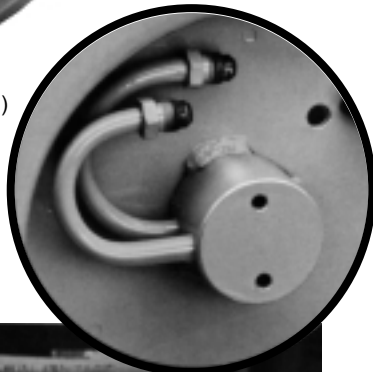

R35 Series

Spring Operated Dual Hose Reels for Hydraulic Pressures up to 2000 PSI

Dual hose entries on R-35 Series reels feature side-by-side (parallel) design, offset for fitting access. Both hoses are relatively same length and their rotation terminates at same point, requiring less hose than formerly.

...with new seal design and kink-free hose entrance.

...available in models with nine or 17 foot hose capacities for left or right hand installation.

Another example of Gleason Reel capability, the R35 Series gives you all these features...assures you an added measure of design simplicity and compactness...installation and replacement ease...dependable, long life service.

- Extra rugged and compact for hydraulic lift truck service.
- Exclusive narrow spool design permits operation in tight quarters.
- Extra heavy spring motor for positive response.
- Quick replacement of precision-machined dual port swivels.
- One-piece plastic hose ramp for smooth transition from steel spool into manifold area...eliminates sharp corners.
- All steel construction.
- Ball bearings throughout.
- Safetychange® replaceable spring motor.
- Long life main spring with declutching feature.
- Full pressure and flow under continuous rotation.
- Baked enamel finish.
- Seals in double port swivel suitable for use with petroleum base fluids...seals also available for use with phosphate ester base fluids on request.

Engineering Data R35 Series

Dimensions

Model Chart

MODEL NO.	HOSE DESCRIPTION	MAX PRESS.	LENGTH
R35 - RH - 15	1/4" I.D. twin hydraulic	2000 PSI	17 FT.(5.1m)
R35 - LH - 15	1/4" I.D. twin hydraulic	2000 PSI	17 FT.(5.1m)
R35 - RH - 12	1/4" I.D. twin hydraulic	2000 PSI	9 FT.(2.7m)
R35 - LH - 12	1/4" I.D. twin hydraulic	2000 PSI	9 FT.(2.7m)