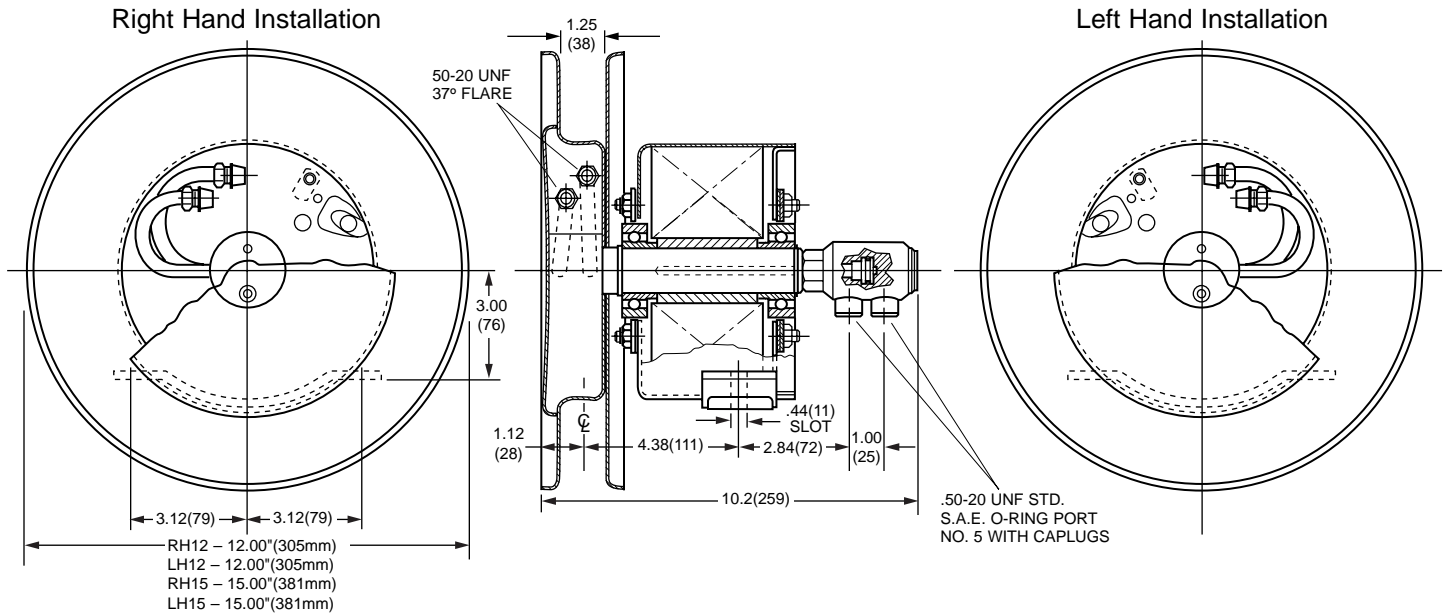

R35 Series

Spring Operated Dual Hose Reels for Hydraulic Pressures up to 2000 PSI

Dual hose entries on R-35 Series reels feature side-by-side (parallel) design, offset for fitting access. Both hoses are relatively same length and their rotation terminates at same point, requiring less hose than formerly.

...with new seal design and kink-free hose entrance.

...available in models with nine or 17 foot hose capacities for left or right hand installation.

Another example of Gleason Reel capability, the R35 Series gives you all these features...assures you an added measure of design simplicity and compactness...installation and replacement ease...dependable, long life service.

- Extra rugged and compact for hydraulic lift truck service.
- Exclusive narrow spool design permits operation in tight quarters.
- Extra heavy spring motor for positive response.
- Quick replacement of precision-machined dual port swivels.
- One-piece plastic hose ramp for smooth transition from steel spool into manifold area...eliminates sharp corners.
- All steel construction.
- Ball bearings throughout.
- Safetychange® replaceable spring motor.
- Long life main spring with declutching feature.
- Full pressure and flow under continuous rotation.
- Baked enamel finish.
- Seals in double port swivel suitable for use with petroleum base fluids...seals also available for use with phosphate ester base fluids on request.

Engineering Data R35 Series

Dimensions

Model Chart

MODEL NO.	HOSE DESCRIPTION	MAX PRESS.	LENGTH
R35 - RH - 15	1/4" I.D. twin hydraulic	2000 PSI	17 FT.(5.1m)
R35 - LH - 15	1/4" I.D. twin hydraulic	2000 PSI	17 FT.(5.1m)
R35 - RH - 12	1/4" I.D. twin hydraulic	2000 PSI	9 FT.(2.7m)
R35 - LH - 12	1/4" I.D. twin hydraulic	2000 PSI	9 FT.(2.7m)