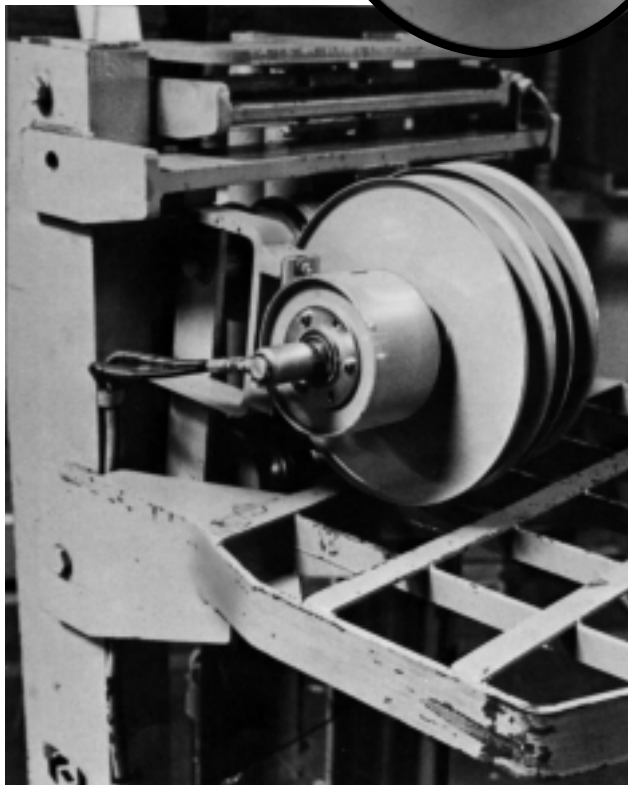

R35 Series

Spring Operated Dual Hose Reels for Hydraulic Pressures up to 2000 PSI

Dual hose entries on R-35 Series reels feature side-by-side (parallel) design, offset for fitting access. Both hoses are relatively same length and their rotation terminates at same point, requiring less hose than formerly.

...with new seal design and kink-free hose entrance.

...available in models with nine or 17 foot hose capacities for left or right hand installation.

Another example of Gleason Reel capability, the R35 Series gives you all these features...assures you an added measure of design simplicity and compactness...installation and replacement ease...dependable, long life service.

- Extra rugged and compact for hydraulic lift truck service.
- Exclusive narrow spool design permits operation in tight quarters.
- Extra heavy spring motor for positive response.
- Quick replacement of precision-machined dual port swivels.
- One-piece plastic hose ramp for smooth transition from steel spool into manifold area...eliminates sharp corners.
- All steel construction.
- Ball bearings throughout.
- Safetychange® replaceable spring motor.
- Long life main spring with declutching feature.
- Full pressure and flow under continuous rotation.
- Baked enamel finish.
- Seals in double port swivel suitable for use with petroleum base fluids...seals also available for use with phosphate ester base fluids on request.