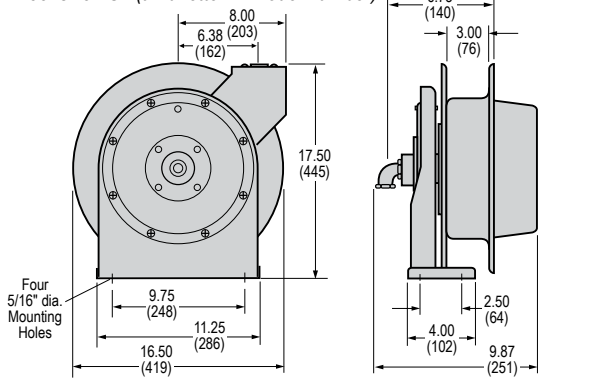

Reel with  
FLUORESCENT or LED LAMP

Reel with  
SINGLE OUTLET

Reel with  
DUPLEX OUTLET BOX

Reel with  
INCANDESCENT LAMP

MODEL LIST-SERIES GCC							
Accessory	Amps	CORD TYPE		SJOW-A/SJO		Weight Lbs. (kg)	Model
		AWG	Cond.	Length	Ft. (m)		
Incandescent	10	16	3	70 (21)		40.0 (18.2)	GCC16370-HL
Incandescent	15	14	3	70 (21)		36.6 (16.6)	GCC14370-HL
Fluorescent	13W	16	3	70 (21)		40.5 (18.4)	GCC16370-FL
LED	13W	16	3	70 (21)		40.5 (18.4)	GCC16370-LED
Single Recept	10	16	3	70 (21)		35.3 (16.1)	GCC16370-SR
Single Recept	15	14	3	70 (21)		36.6 (16.6)	GCC14370-SR
Single Recept	15	12	3	50 (15)		42.7 (19.4)	GCC12350-SR
Single Recept	15	12	3	70 (21)		47.6 (21.6)	GCC12370-SR
Duplex Recept W/GFCI	10	16	3	70 (21)		40.0 (18.2)	GCC16370-DR
Duplex Recept W/GFCI	15	14	3	70 (21)		36.6 (16.6)	GCC14370-DR
Duplex Recept W/GFCI	15	12	3	50 (15)		44.2 (20.1)	GCC12350-DR
Duplex Recept W/GFCI	15	12	3	70 (21)		49.1 (22.3)	GCC12370-DR
None	10	16	3	70 (21)		34.8 (18.8)	GCC16370-BC
None	15	14	3	70 (21)		36.2 (16.4)	GCC14370-BC
None	15	12	3	50 (15)		42.2 (19.2)	GCC12350-BC
None	15	12	3	70 (21)		47.1 (21.4)	GCC12370-BC

CORD REEL DIMENSIONS—inches (mm)  
Reel size "C" (third letter in model number)

**Optional 340° Pivot Base**  
Model RC-PB-B (left, above)  
Reel follows activity for smoother operation, reduced cord wear.