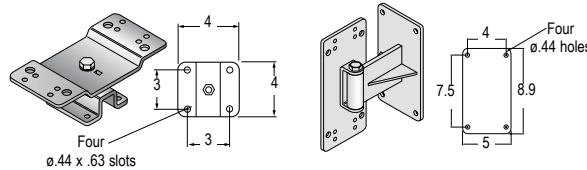

Reel with  
FLUORESCENT or LED LAMP

Reel with  
SINGLE OUTLET

Reel with  
DUPLEX OUTLET BOX

Reel with  
INCANDESCENT LAMP

MODEL LIST-SERIES GCC							
Accessory	Amps	CORD TYPE		SJOW-A/SJO		Weight Lbs. (kg)	Model
		AWG	Cond.	Length	Ft. (m)		
Incandescent	10	16	3	70 (21)		40.0 (18.2)	GCC16370-HL
Incandescent	15	14	3	70 (21)		36.6 (16.6)	GCC14370-HL
Fluorescent	13W	16	3	70 (21)		40.5 (18.4)	GCC16370-FL
LED	13W	16	3	70 (21)		40.5 (18.4)	GCC16370-LED
Single Recept	10	16	3	70 (21)		35.3 (16.1)	GCC16370-SR
Single Recept	15	14	3	70 (21)		36.6 (16.6)	GCC14370-SR
Single Recept	15	12	3	50 (15)		42.7 (19.4)	GCC12350-SR
Single Recept	15	12	3	70 (21)		47.6 (21.6)	GCC12370-SR
Duplex Recept W/GFCI	10	16	3	70 (21)		40.0 (18.2)	GCC16370-DR
Duplex Recept W/GFCI	15	14	3	70 (21)		36.6 (16.6)	GCC14370-DR
Duplex Recept W/GFCI	15	12	3	50 (15)		44.2 (20.1)	GCC12350-DR
Duplex Recept W/GFCI	15	12	3	70 (21)		49.1 (22.3)	GCC12370-DR
None	10	16	3	70 (21)		34.8 (18.8)	GCC16370-BC
None	15	14	3	70 (21)		36.2 (16.4)	GCC14370-BC
None	15	12	3	50 (15)		42.2 (19.2)	GCC12350-BC
None	15	12	3	70 (21)		47.1 (21.4)	GCC12370-BC

CORD REEL DIMENSIONS—inches (mm)  
Reel size "C" (third letter in model number)

**Optional 340° Pivot Base**  
Model RC-PB-B (left, above)  
Reel follows activity for smoother operation, reduced cord wear.