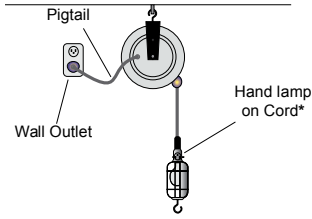

## Features

- Two four-watt, high output LEDs.
- Provides 5,000K-color bright white light lasting up to 50,000 hrs.
- Comes with one-watt LED flashlight at the end of the fixture.
- Covered ON/OFF switch
- NOTE: ETL Listed. Not UL Listed

## Specifications

- Heavy gauge steel housing with white baked polyester finish
- Hardware for wall or ceiling mounting
- Positive ratchet lock and cord stop
- Designed for indoor use
- 24 inch (610mm) pigtail, included
- Plugs into standard outlet (available with bare wire)

**Model GL-1630**  
 Reel w/ Incandescent Lamp\*  
 Metal Guard/Reflector,  
 Convenience Receptacle in Handle  
 (10 Amp, ground pin),  
 Switch  
 \*Lamp included in box for user attachment

**Model GP-1630**  
 Reel w/ Triple Receptacle on  
 extendable cord, plug on pigtail  
 10 Amp Rating

**Model GN-1820**  
 Reel w/ Bare cord ends for  
 hard wiring or attachment of  
 custom receptacles or lamps  
 NOTE: Not UL Listed

**CORD INCLUDED**

**Convenient Wall or Ceiling Mounting**

Compact cord reels on this page come with hardware for wall mounting (180° swing) or ceiling mounting (swivel)