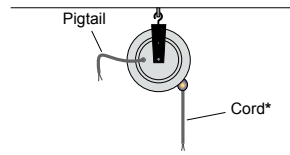

## Features

- Two four-watt, high output LEDs.
- Provides 5,000K-color bright white light lasting up to 50,000 hrs.
- Comes with one-watt LED flashlight at the end of the fixture.
- Covered ON/OFF switch
- NOTE: ETL Listed. Not UL Listed

## Specifications

- Heavy gauge steel housing with white baked polyester finish
- Hardware for wall or ceiling mounting
- Positive ratchet lock and cord stop
- Designed for indoor use
- 24 inch (610mm) pigtail, included
- Plugs into standard outlet (available with bare wire)

**Model GL-1630**  
 Reel w/ Incandescent Lamp\*  
 Metal Guard/Reflector,  
 Convenience Receptacle in Handle  
 (10 Amp, ground pin),  
 Switch  
 \*Lamp included in box for user attachment

**Model GP-1630**  
 Reel w/ Triple Receptacle on  
 extendable cord, plug on pigtail  
 10 Amp Rating

**Model GN-1820**  
 Reel w/ Bare cord ends for  
 hard wiring or attachment of  
 custom receptacles or lamps  
 NOTE: Not UL Listed

**CORD INCLUDED**

**Convenient Wall or Ceiling Mounting**

Compact cord reels on this page come with hardware for wall mounting (180° swing) or ceiling mounting (swivel)