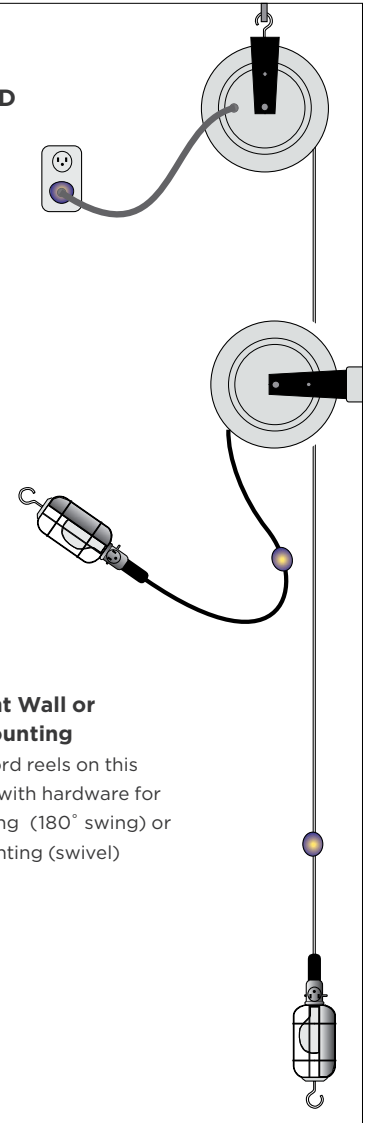

## Features

- Two four-watt, high output LEDs.
- Provides 5,000K-color bright white light lasting up to 50,000 hrs.
- Comes with one-watt LED flashlight at the end of the fixture.
- Covered ON/OFF switch
- NOTE: ETL Listed. Not UL Listed

## Specifications

- Heavy gauge steel housing with white baked polyester finish
- Hardware for wall or ceiling mounting
- Positive ratchet lock and cord stop
- Designed for indoor use
- 24 inch (610mm) pigtail, included
- Plugs into standard outlet (available with bare wire)

**Model GL-1630**  
 Reel w/ Incandescent Lamp\*  
 Metal Guard/Reflector,  
 Convenience Receptacle in Handle  
 (10 Amp, ground pin),  
 Switch  
 \*Lamp included in box for user attachment

**Model GP-1630**  
 Reel w/ Triple Receptacle on  
 extendable cord, plug on pigtail  
 10 Amp Rating

**Model GN-1820**  
 Reel w/ Bare cord ends for  
 hard wiring or attachment of  
 custom receptacles or lamps  
 NOTE: Not UL Listed

**CORD INCLUDED**

**Convenient Wall or Ceiling Mounting**

Compact cord reels on this page come with hardware for wall mounting (180° swing) or ceiling mounting (swivel)