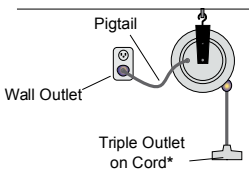

## Features

- Two four-watt, high output LEDs.
- Provides 5,000K-color bright white light lasting up to 50,000 hrs.
- Comes with one-watt LED flashlight at the end of the fixture.
- Covered ON/OFF switch
- NOTE: ETL Listed. Not UL Listed

## Specifications

- Heavy gauge steel housing with white baked polyester finish
- Hardware for wall or ceiling mounting
- Positive ratchet lock and cord stop
- Designed for indoor use
- 24 inch (610mm) pigtail, included
- Plugs into standard outlet (available with bare wire)

**Model GL-1630**  
 Reel w/ Incandescent Lamp\*  
 Metal Guard/Reflector,  
 Convenience Receptacle in Handle  
 (10 Amp, ground pin),  
 Switch  
 \*Lamp included in box for user attachment

**Model GP-1630**  
 Reel w/ Triple Receptacle on  
 extendable cord, plug on pigtail  
 10 Amp Rating