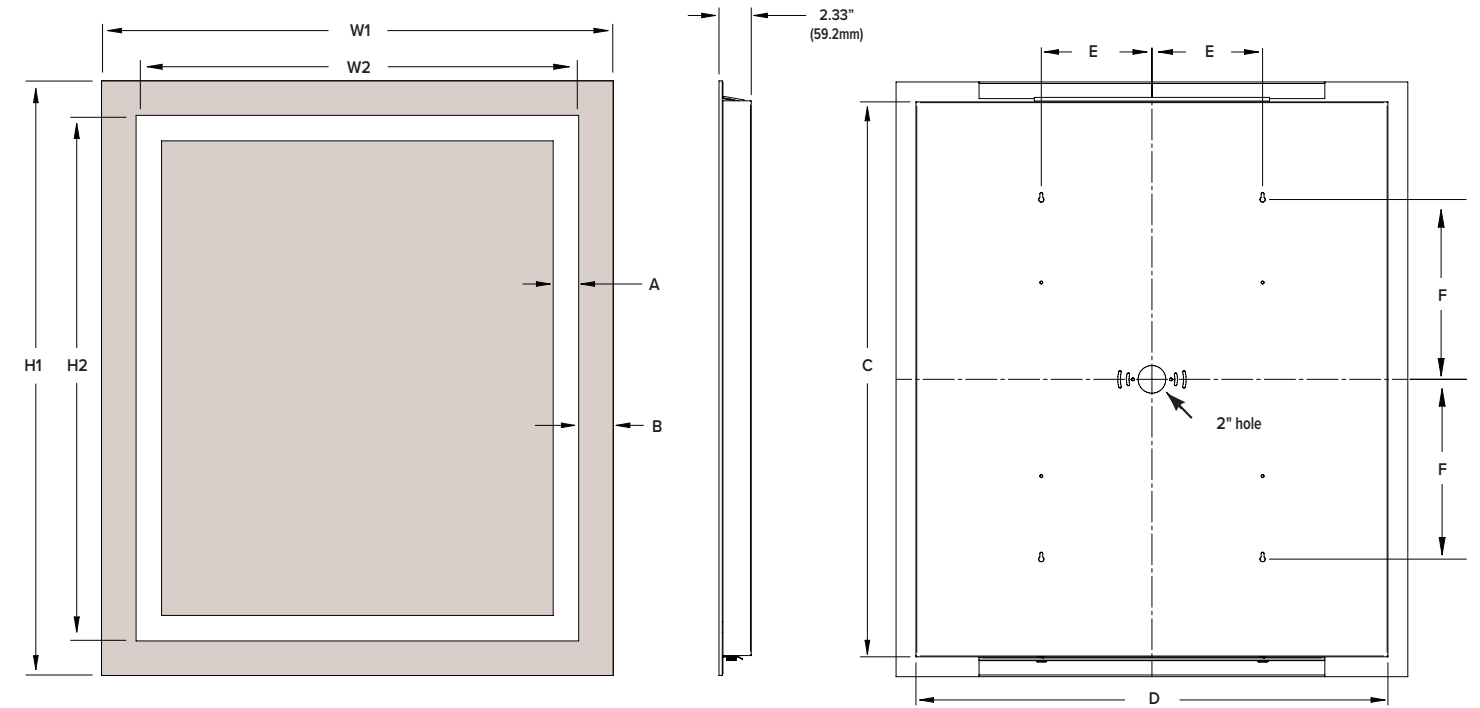

FEATURES

- The perimeter etched panels are indirectly backlit to provide soft illumination for rendering facial features.
- Mirror edges have a brushed, radius treatment for consistency in appearance.
- Available in four sizes (18"x39", 25"x43", 31"x43" and 37"x43") and in three different light color temperatures (3000K, 3500K and 4000K.)
- An optional integrated night light is positioned in the lower etched panel and can be specified in either a 3000K white or 590nm amber light source.
- All models are ADA compliant and simple to install.
- The housing comes with a standard antimicrobial paint finish to inhibit the growth of microbes.
- Captivate comes standard with 0-10V dimming.

DIMENSIONS

| | MODEL # | | | |
|-----------|--------------------|---------------------|---------------------|---------------------|
| | 1839 | 2543 | 3143 | 3743 |
| H1 | 39.0" (990.6mm) | 43.0" (1092.2mm) | 43.0" (1092.2mm) | 43.0" (1092.2mm) |
| H2 | 31.3 (795.0mm) | 34.3" (992.0mm) | 34.3" (992.0mm) | 34.3" (992.0mm) |
| W1 | 17.7" (449.6mm) | 24.7" (627.4mm) | 31.0" (787.4mm) | 37.0" (939.8mm) |
| W2 | 10.0" (254.0mm) | 16.0" (406.4mm) | 22.3" (566.4mm) | 28.3" (718.8mm) |
| A | 1.8" (45.7mm) | 1.8" (45.7mm) | 1.8" (45.7mm) | 1.8" (45.7mm) |
| B | 2.0" (50.8mm) | 2.5" (50.8mm) | 2.5" (50.8mm) | 2.5" (50.8mm) |
| C | 37.1" (942.3mm) | 40.1" (1018.5mm) | 40.1" (1018.5mm) | 40.1" (1018.5mm) |
| D | 15.8" (401.3mm) | 21.8" (553.7mm) | 28.1" (713.7mm) | 34.1" (916.9mm) |
| E | 7.4" (188.0mm) | 5.0" (127.0mm) | 8.0" (203.2mm) | 8.0" (203.2mm) |
| F | 13.0" (330.2mm) | 13.0" (330.2mm) | 13.0" (330.2mm) | 13.0" (330.2mm) |