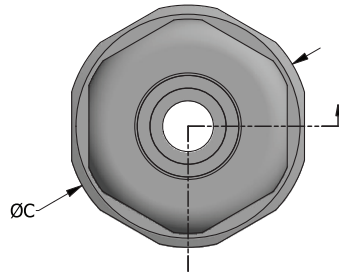

Choose the optimal seal according to the cable diameter which is going to be tightened.

Remove Cap

Larger Diameter

Remove Sleeve

Once the correct cable OD is determined, remove the appropriate sleeve grommet to create a larger diameter.