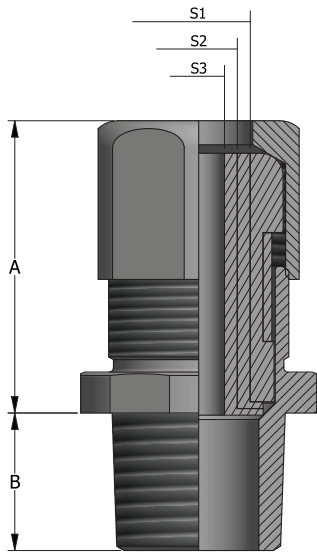

Choose the optimal seal according to the cable diameter which is going to be tightened.

Remove Cap

Larger Diameter

Remove Sleeve

Once the correct cable OD is determined, remove the appropriate sleeve grommet to create a larger diameter.