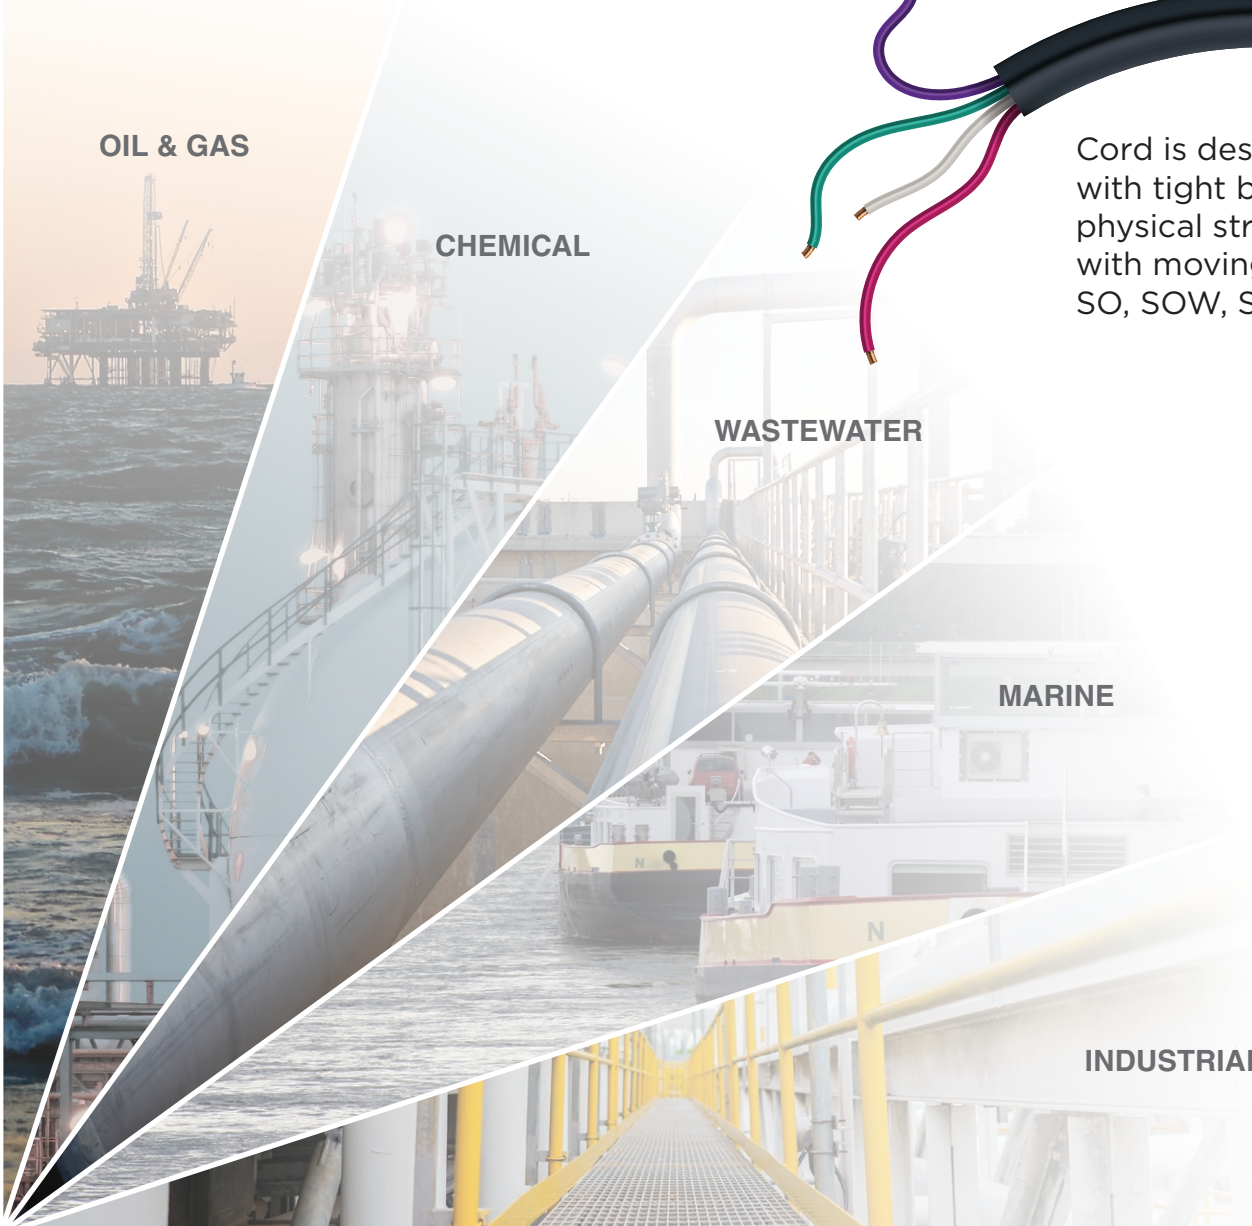

CGB Series

A Revolutionary Cable Connector

For Industrial and Hazardous Applications

Harsh & Hazardous

KILLARK

www.hubbell-killark.com

The CGB series offers a REVOLUTIONARY, on the site removeable grommets covering a broader cable range with a single gland!

Features

- Revolutionary design accepts a broader range of cable diameters
- Sealing grommets are field removable to adjust to multiple cable ranges and cable diameter variances
- Eliminates carrying numerous amounts of different CGB type connectors for job sites
- Robust design for superior seal and strain relief
- Available in aluminum, steel, nickel plated brass, and stainless steel
- No slip rings needed

The CGB series is suitable for use with unarmored cable and flexible cord types for extreme applications and various market application.

Tray Cable (TC)

Tray cable is a non-armored versatile cable approved for installation in cable trays or raceways. Certified to TC, TC-ER, TC-ER-HL, ITC, ITC-ER, ITC-HL, PLTC- PLTC-ER.

Flexible Cord

Cord is designed to cope with tight bend radii and physical stress associated with moving applications SO, SOW, SOOW etc.

OIL & GAS

CHEMICAL

WASTEWATER

MARINE

INDUSTRIAL

KILLARK[®]