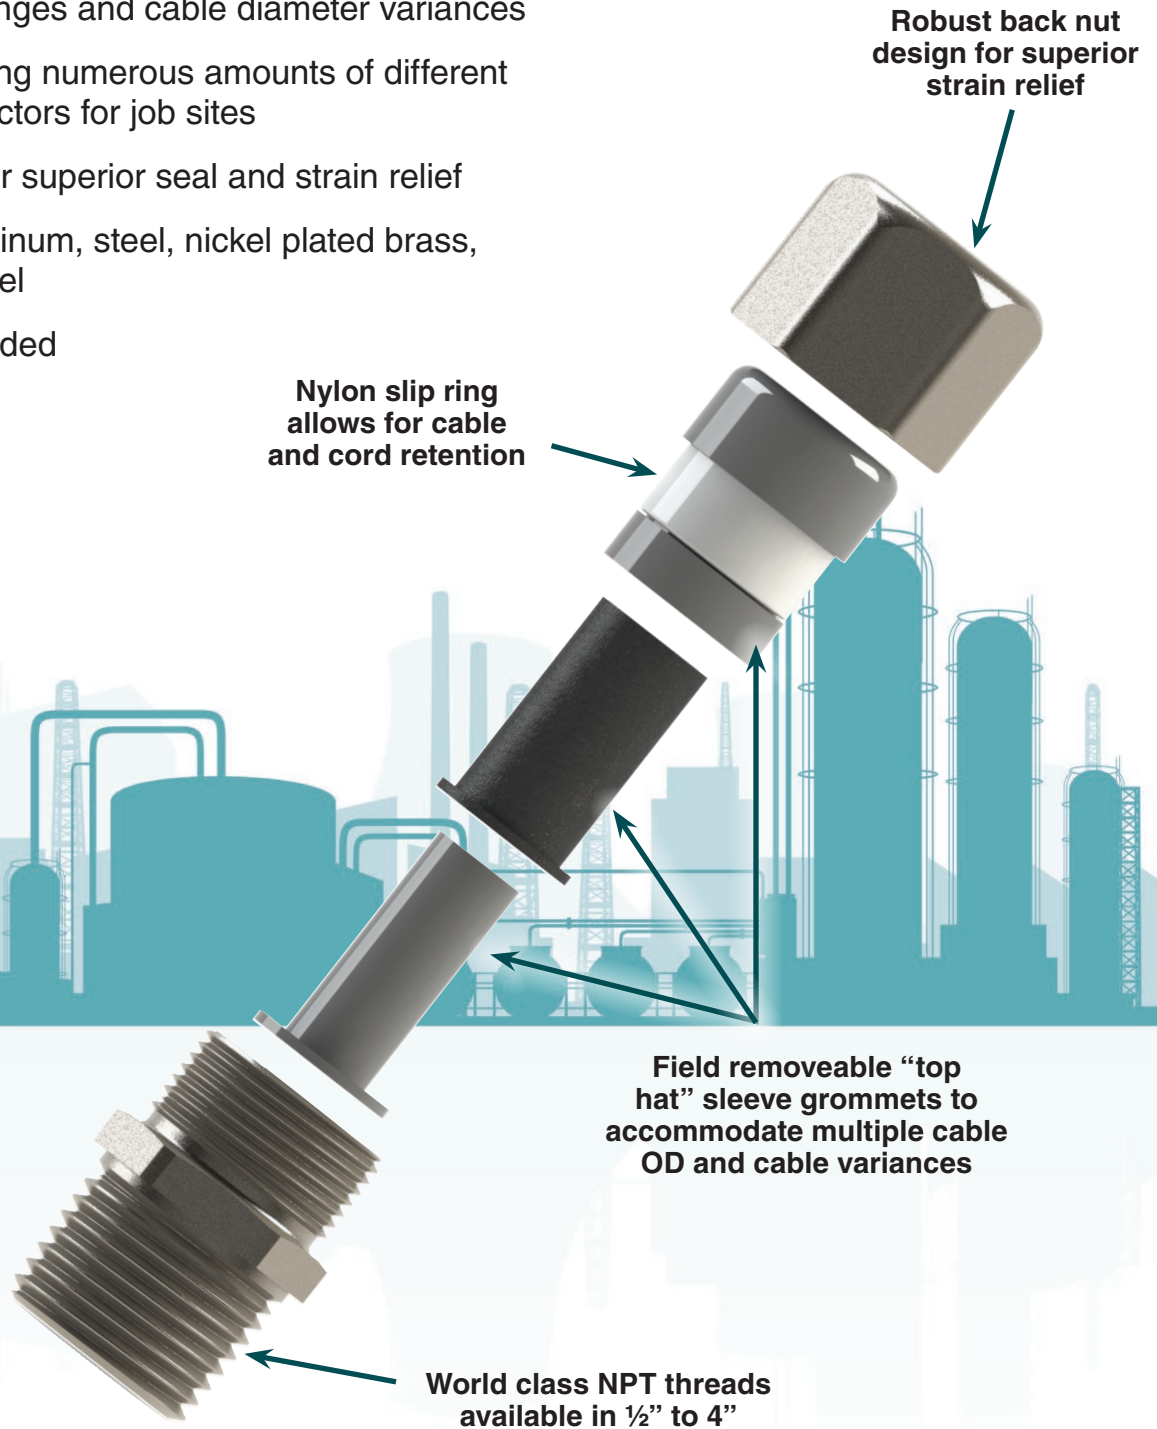

CGB Series

A Revolutionary Cable Connector

For Industrial and Hazardous Applications

Harsh & Hazardous

KILLARK

www.hubbell-killark.com

The CGB series offers a REVOLUTIONARY, on the site removeable grommets covering a broader cable range with a single gland!

Features

- Revolutionary design accepts a broader range of cable diameters
- Sealing grommets are field removable to adjust to multiple cable ranges and cable diameter variances
- Eliminates carrying numerous amounts of different CGB type connectors for job sites
- Robust design for superior seal and strain relief
- Available in aluminum, steel, nickel plated brass, and stainless steel
- No slip rings needed

The CGB series is suitable for use with unarmored cable and flexible cord types for extreme applications and various market application.

Tray Cable (TC)

Tray cable is a non-armored versatile cable approved for installation in cable trays or raceways. Certified to TC, TC-ER, TC-ER-HL, ITC, ITC-ER, ITC-HL, PLTC- PLTC-ER.