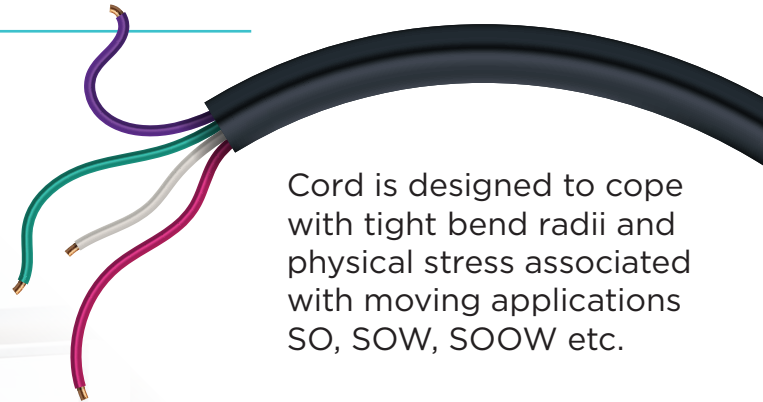

Flexible Cord

Cord is designed to cope with tight bend radii and physical stress associated with moving applications SO, SOW, SOOW etc.