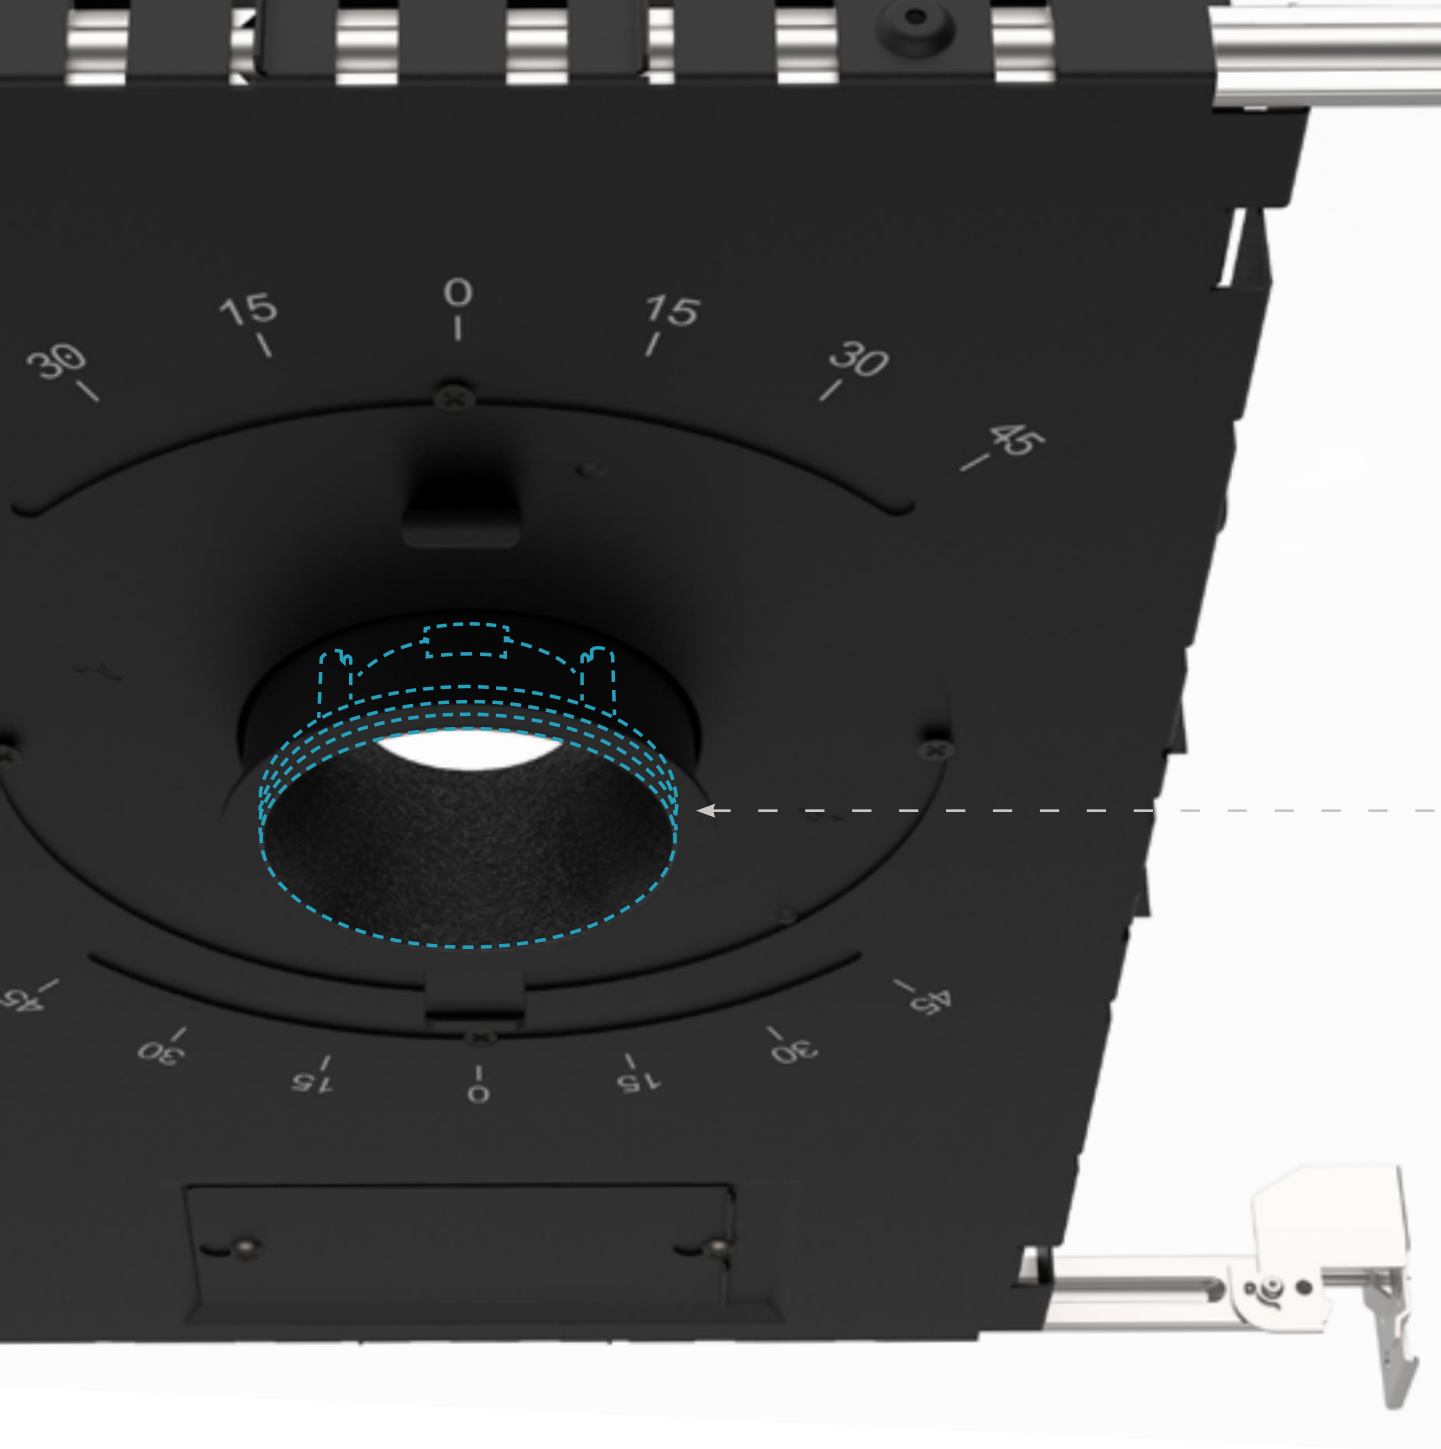

TRUE TO SIZE

2"

shenanigans above

serenity below.

A circus above can't mean compromise below. Noni is designed specifically for spaces in which there is no space.

True 2" deep housings for downlights and wall washers.
3.5" deep for accents. Internal components hidden. All the functionality.