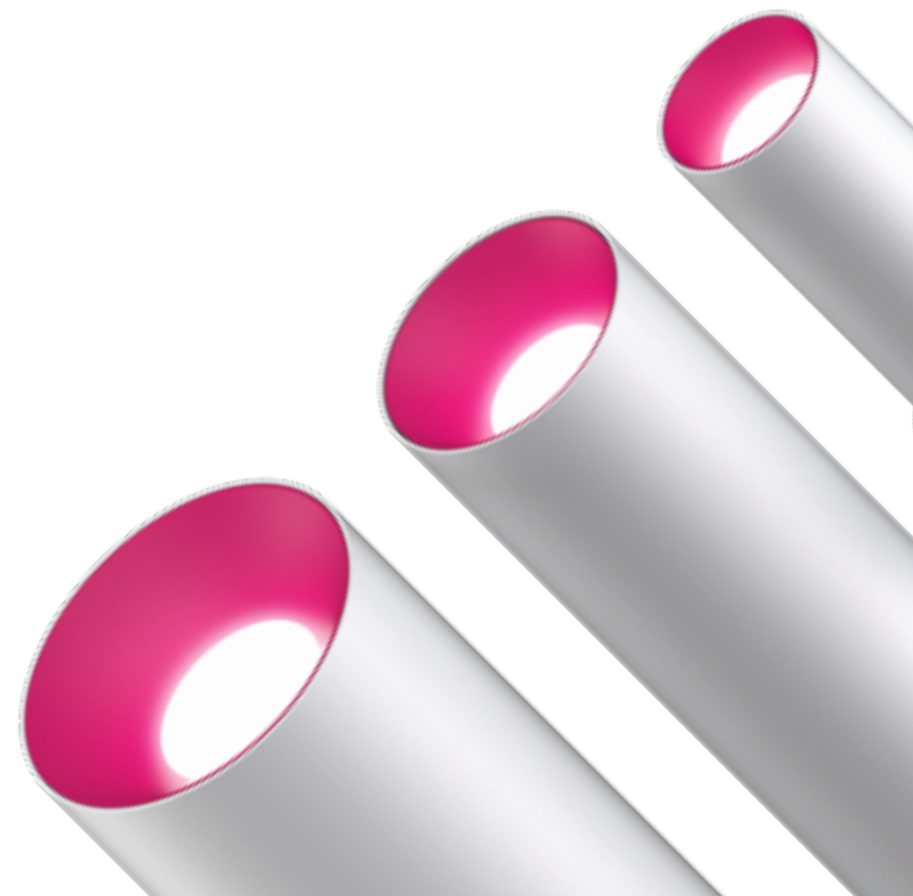

the philosophy of open ceilings

Our open-ceiling portfolio has it all — surface, pendant, cable, downlight, and wall washer.

Did we mention they'll look just like your recessed products?