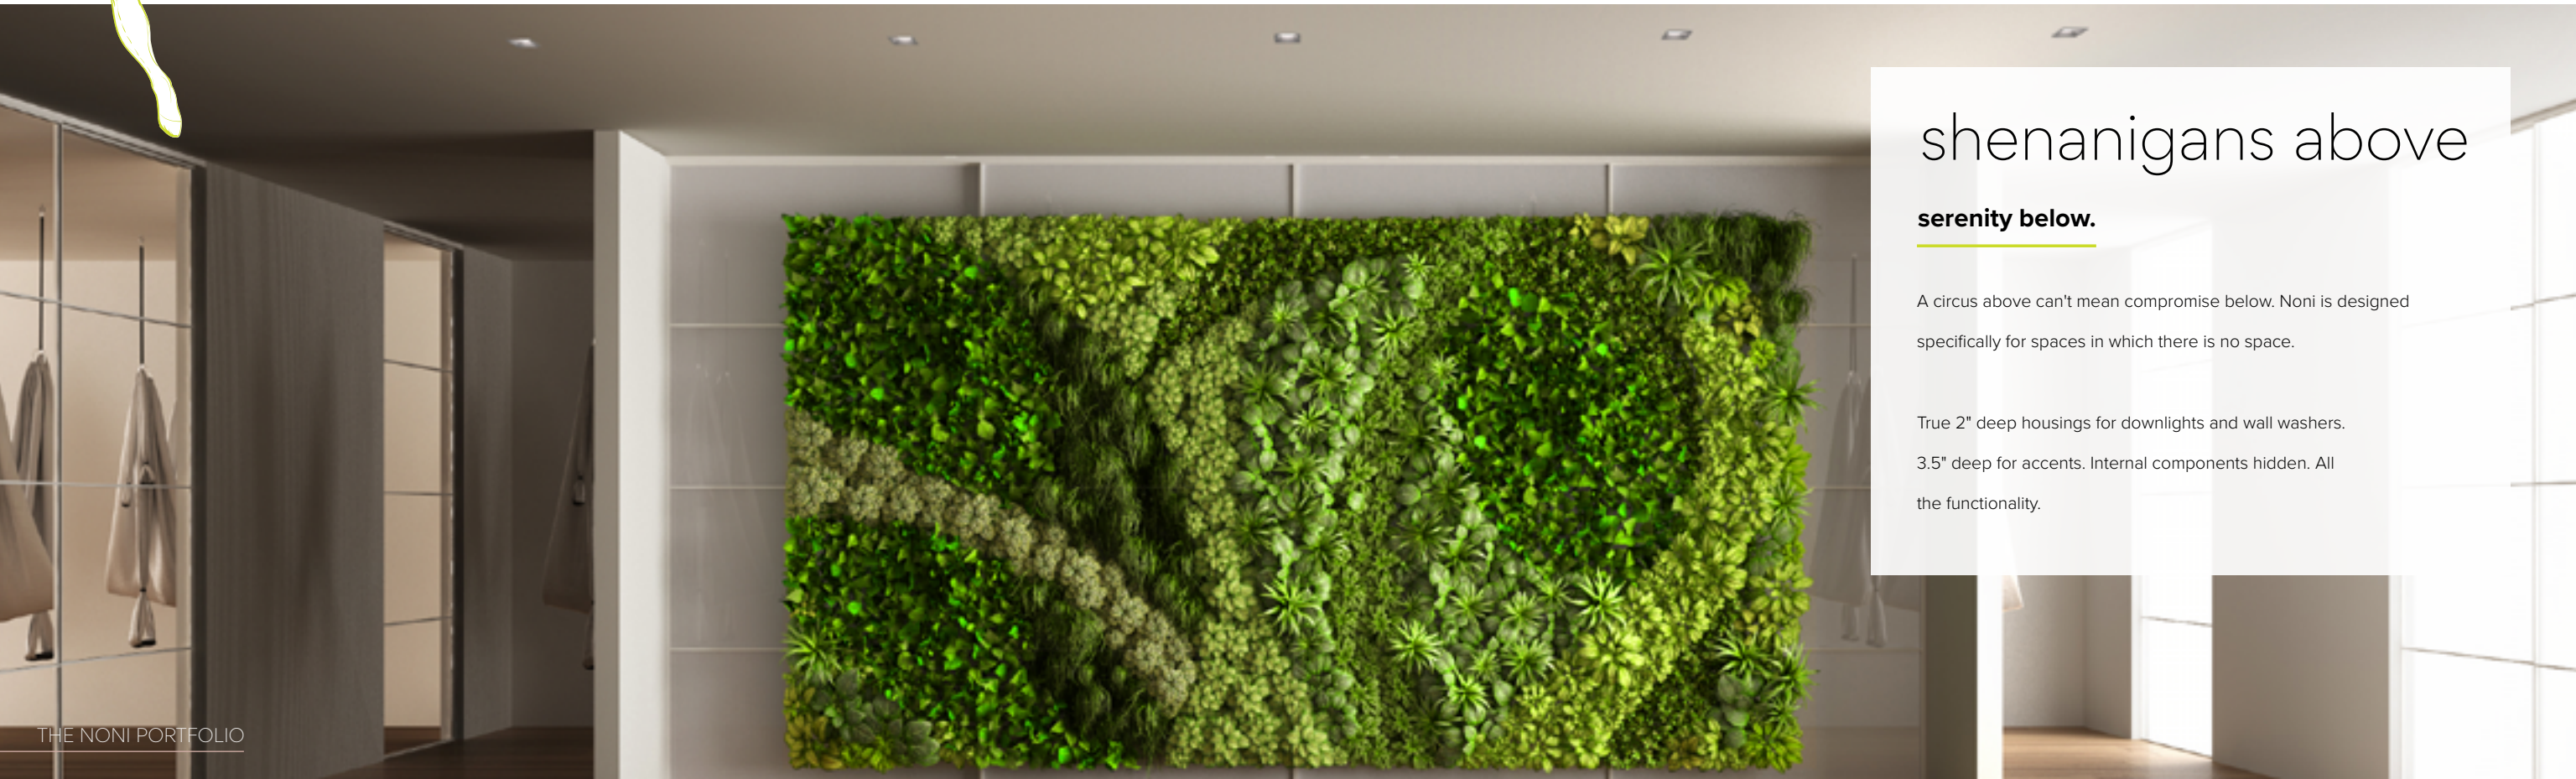

TRUE TO SIZE

2"

shenanigans above

serenity below.

A circus above can't mean compromise below. Noni is designed specifically for spaces in which there is no space.

True 2" deep housings for downlights and wall washers.
3.5" deep for accents. Internal components hidden. All the functionality.