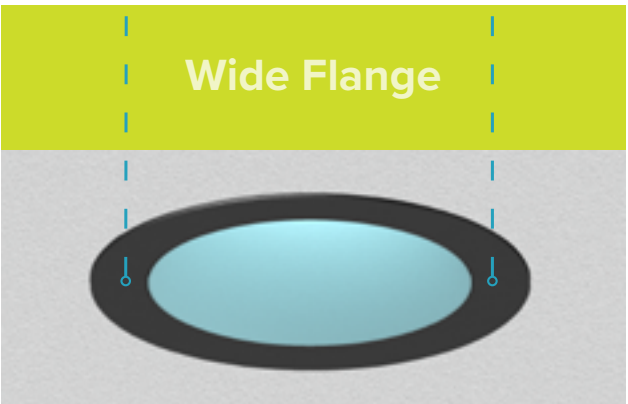

Large flange to safely cover hole or trust contractor to be perfect.