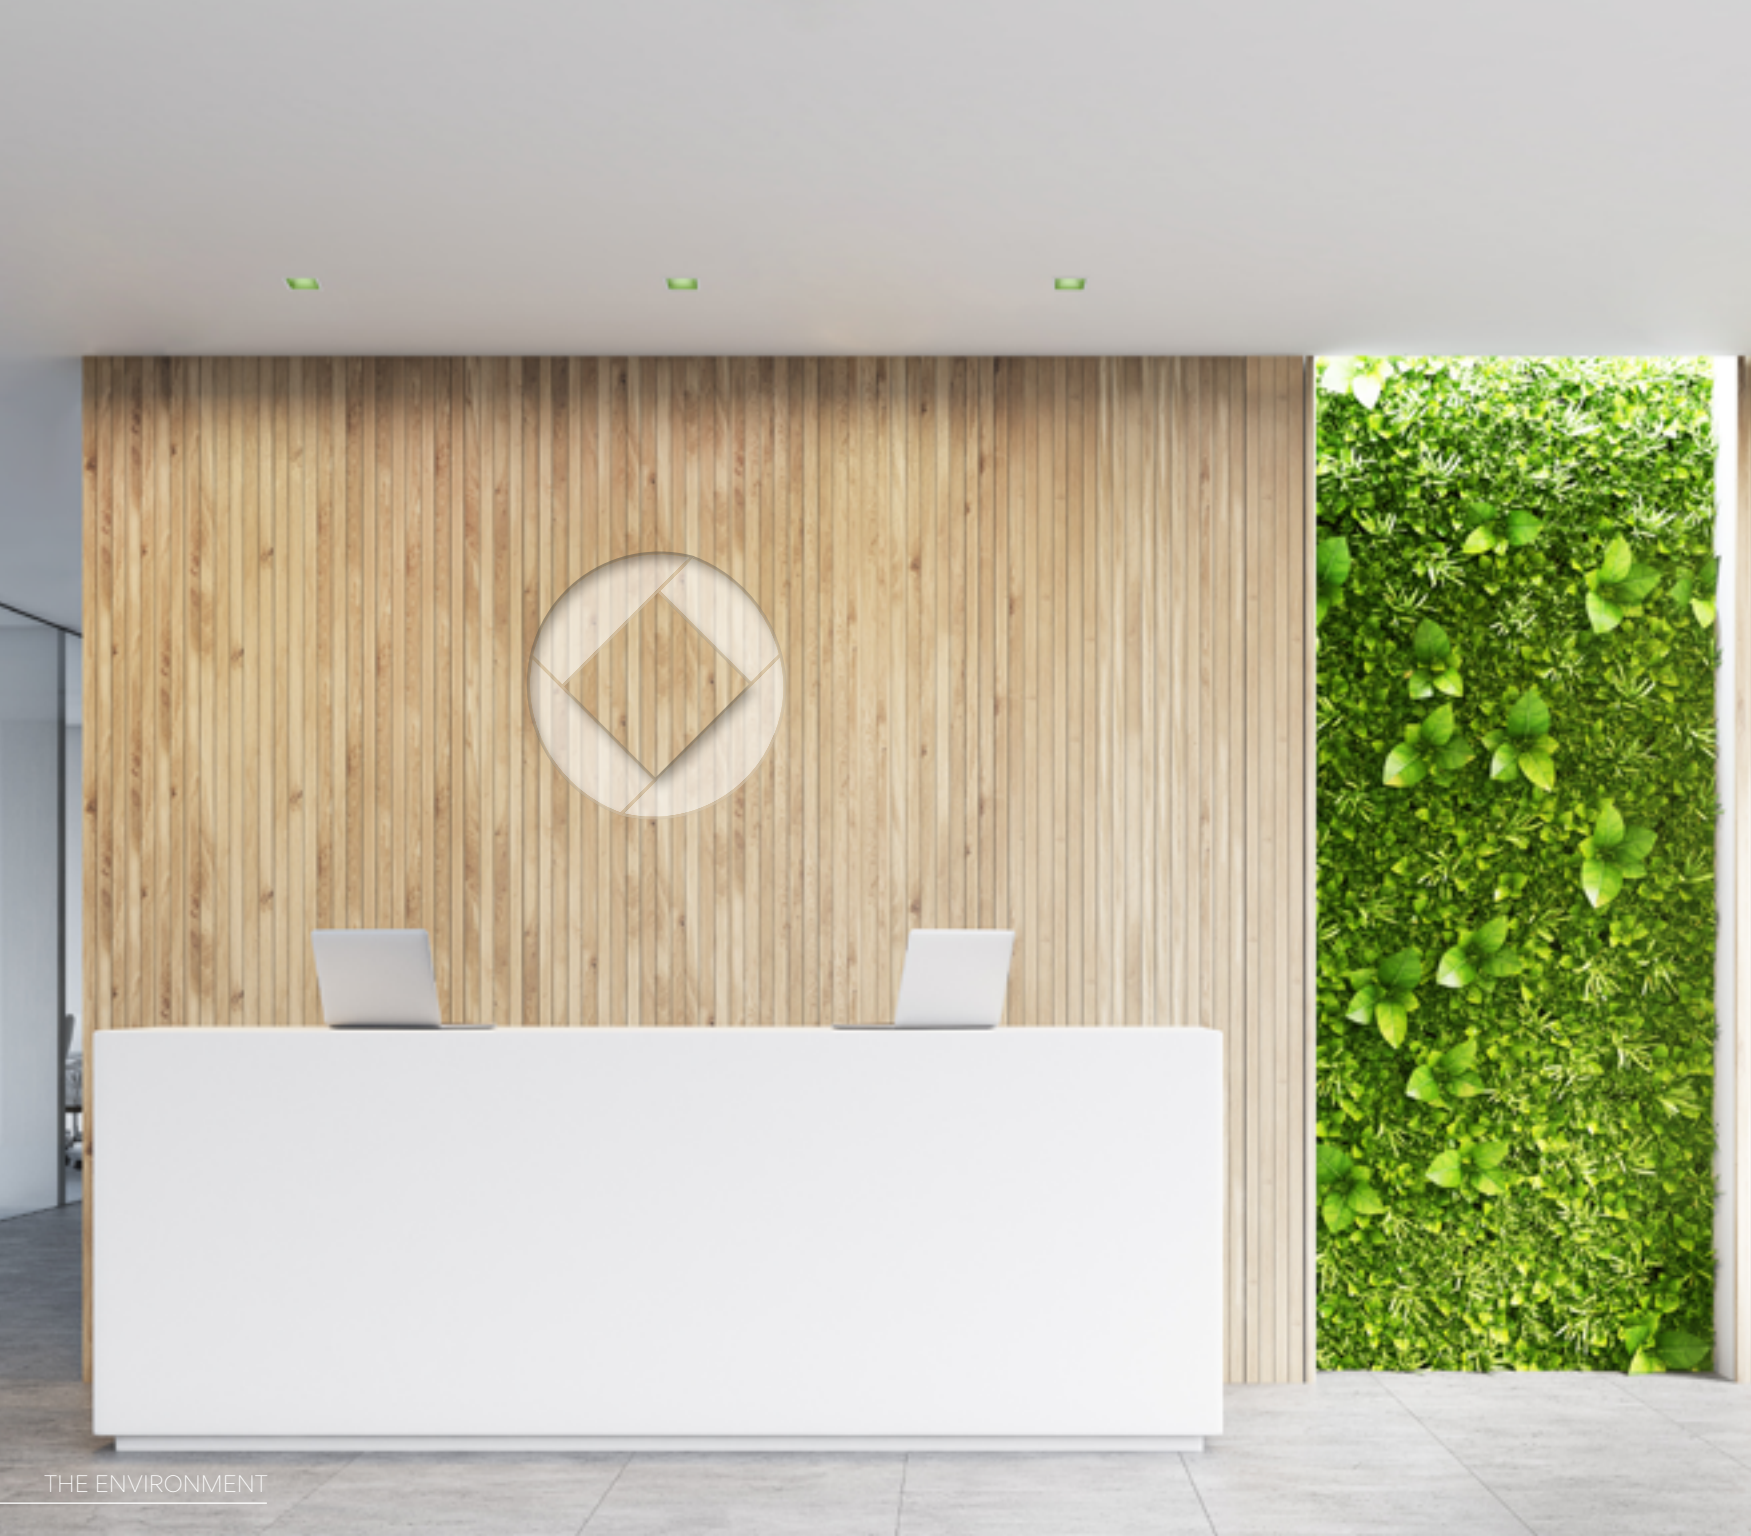

welcome to your space

take a look around.

It's not about our fixture, it's about our fixture's contribution to your environment.

KV's scale, reflector and flange allow the focus to be your design. Our colors and textures complement your architectural vision. Our attention to detail reinforces your attention to detail.

It's your space; we look forward to being a part of it.