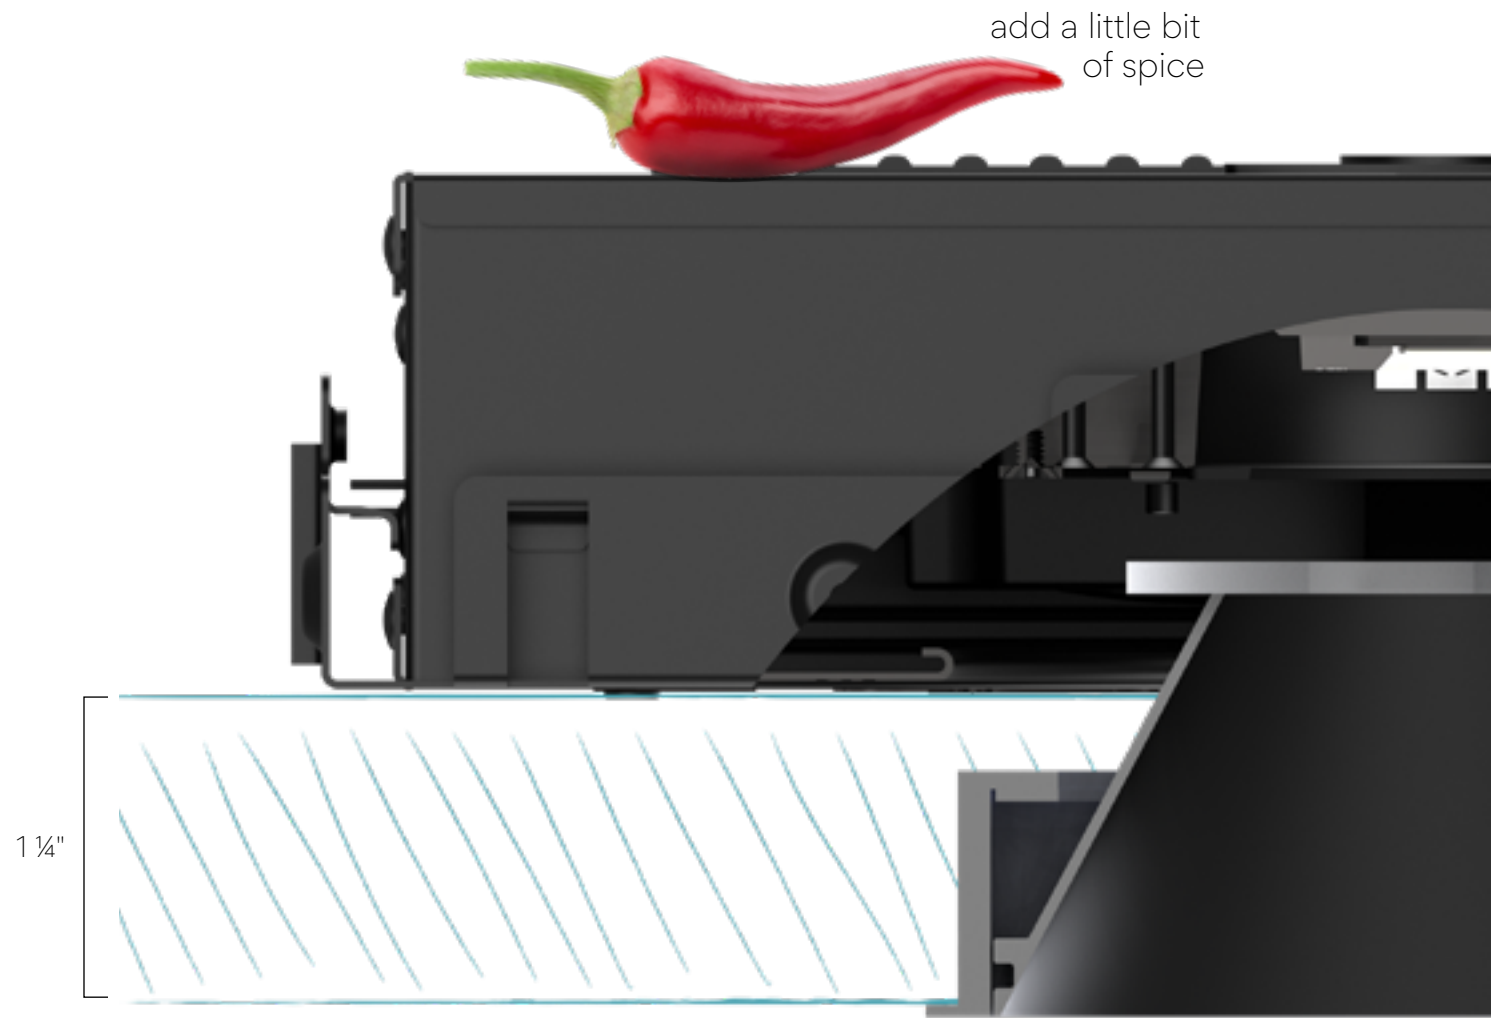

downlights designed

with your ceiling in mind.

We toiled over installations most product people discount.

5/8" ceiling: we have a downlight reflector designed for it.

Doubling-up: we have a downlight reflector designed for it.

*shallow reflector (shown) optimized for 5/8", but compatible with ceilings up to 1 1/4" thick.