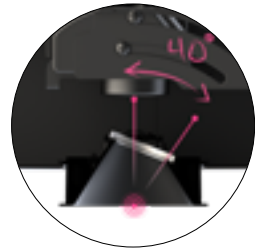

us →

CorrectCut allows KV to safely utilize 1/4" flange.

them →

Large flange to safely cover hole or trust contractor to be perfect.

you told us what you want

what you really really want.

1 @ reflector
1 @ source
2 accessory capability