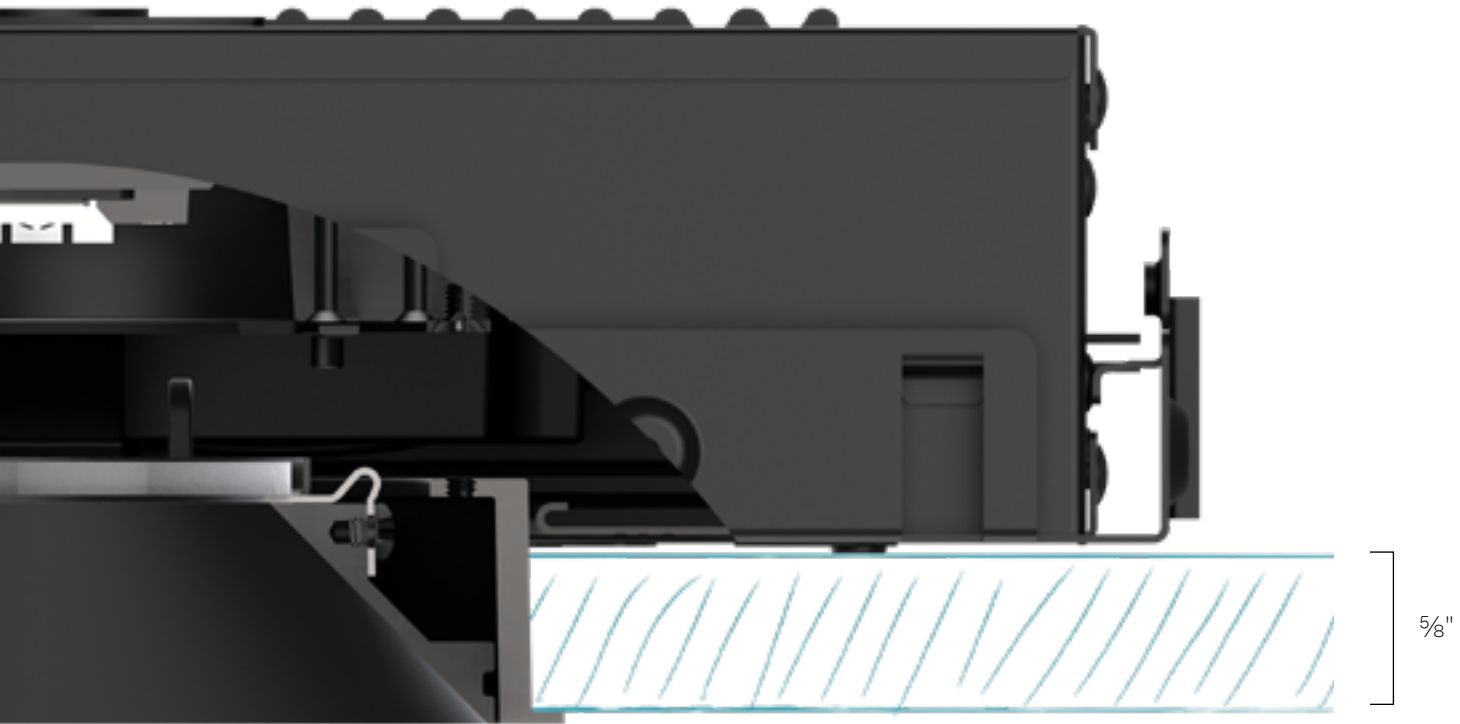

downlights designed

with your ceiling in mind.

We toiled over installations most product people discount.

5/8" ceiling: we have a downlight reflector designed for it.

Doubling-up: we have a downlight reflector designed for it.

*shallow reflector (shown) optimized for 5/8", but compatible with ceilings up to 1 1/4" thick.