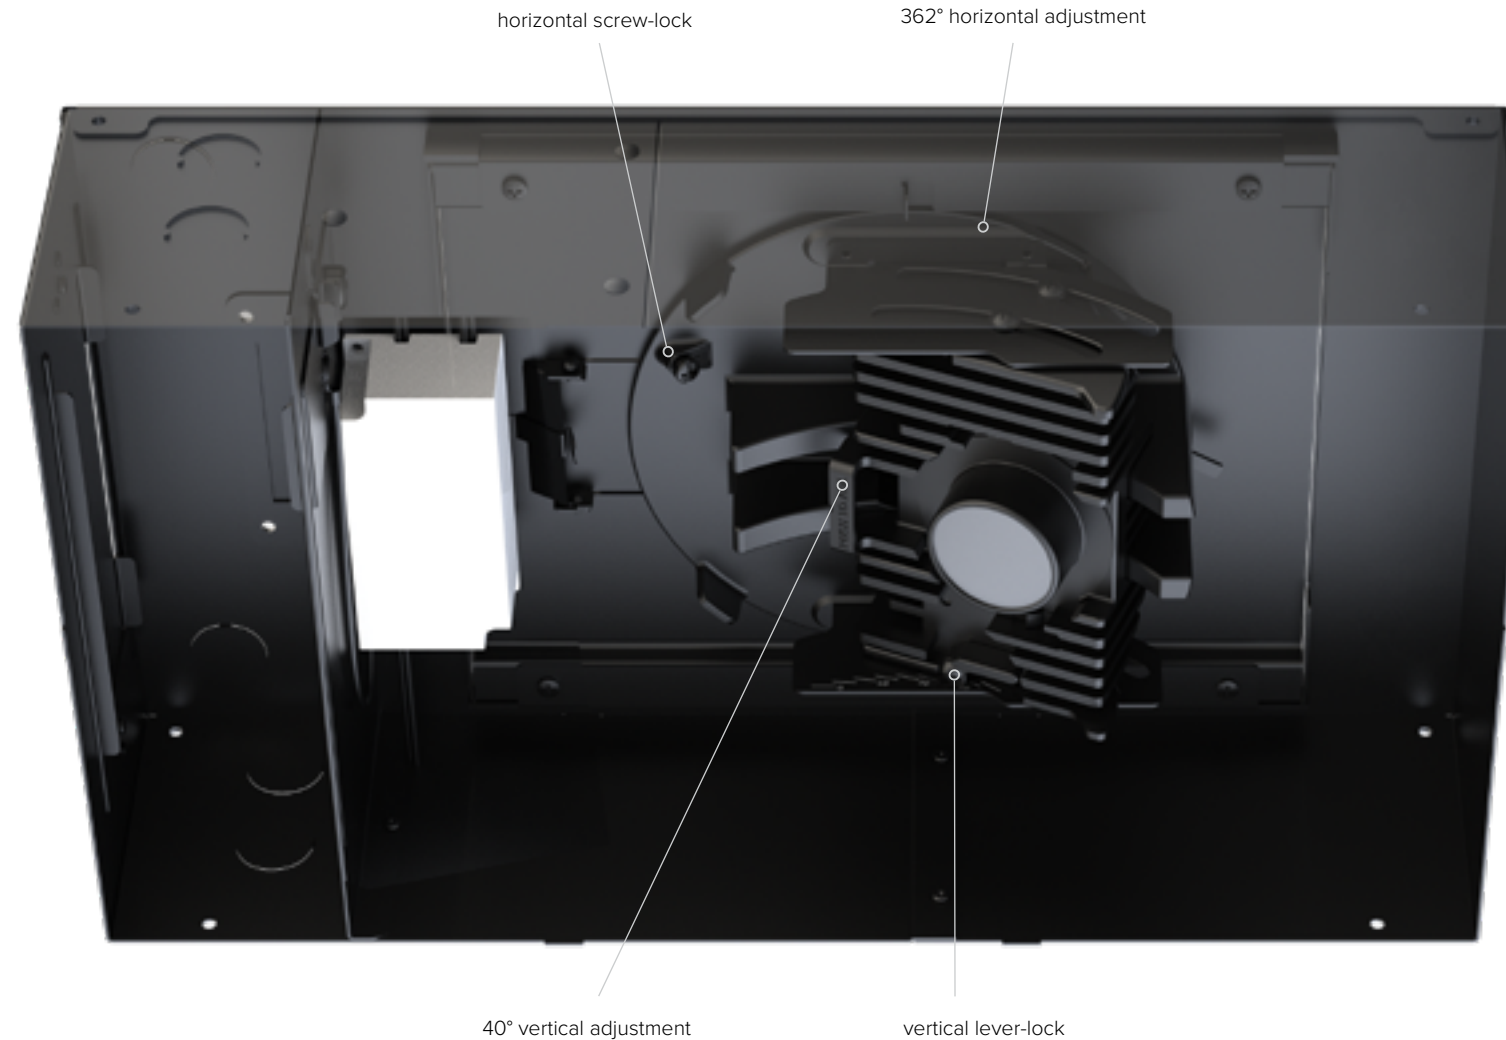

you told us what you want

what you really really want.

1 @ reflector
1 @ source
2 accessory capability

translating center beam

flangeless mud-in ring