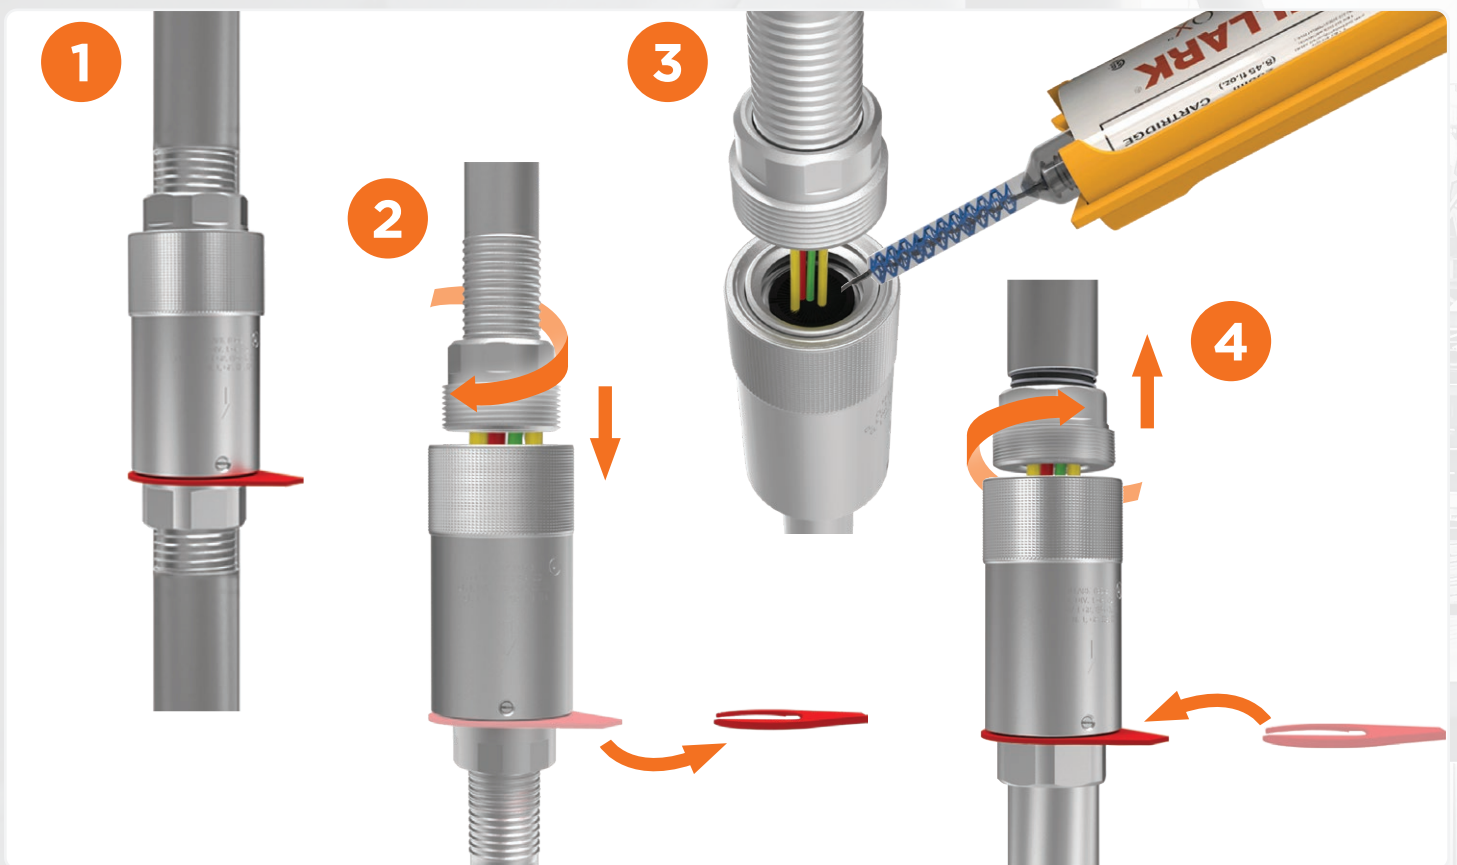

# KILLARK® EZ SEAL

Next Generation of  
Hazardous-Rated Seal Fittings

# Your solution to the world's most frustrating problems when pouring seals!

Killark's patent pending EZ Seal offers the fastest and safest way to pour vertical seal fittings for hazardous area conduit systems. Its revolutionary design requires virtually zero pre-pour preparation.

The EZ Seal is the only seal-off on the market that allows for 360 degrees of unimpeded access to the conductors with minimal packing fiber required to dam the seal.

No more tooling or frustrating attempts to separate the wires during the prepping process due to limited space. Use everyone's favorite two-part epoxy resin, CELOX™, as the compound solution for fastest results.

The seal is installed like most standard seals but what makes it EZ is...

- 1 Install your conduit seal and pull wires
- 2 Pull the EZ tab then unscrew the middle coupler, and slide it down to access the potting chamber
- 3 The disc brush nylon fibers will act as a dam for your SC Compound or CELOX™ to be poured
- 4 Slide middle coupler back up, tighten, then replace the EZ Tab with "seal poured" indication