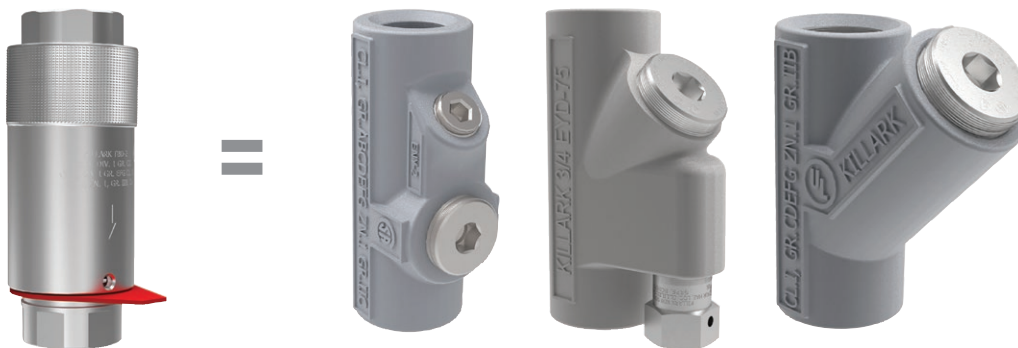

Class I, Div. 1 & 2, Groups A, B, C, D
Class I, Zone 1, Groups IIC, IIB, IIA
Class II, Div. 1 & 2, Groups E, F, G
Class III
Type 3R

EZ SEAL SERIES (VERTICAL SEALS ONLY)									
HUB SIZE	CATALOG NUMBER			DIMENSIONS					
	ALUMINUM	ZINC PLATED STEEL	316 STAINLESS	A	B	C	D	E	TURN RADIUS
1/2"	EZ 1	EZ 1S	EZ 1SS	4.45	1.60	3.15	5.45	1.06	0.80
3/4"	EZ 2	EZ 2S	EZ 2SS	4.44	1.60	3.15	5.76	1.15	0.80
1"	EZ 3	EZ 3S	EZ 3SS	5.08	1.96	3.60	6.24	1.15	0.98

EZ Seal Offers Same Solution as Up to 3 Seals...And it's RETROFITTABLE!