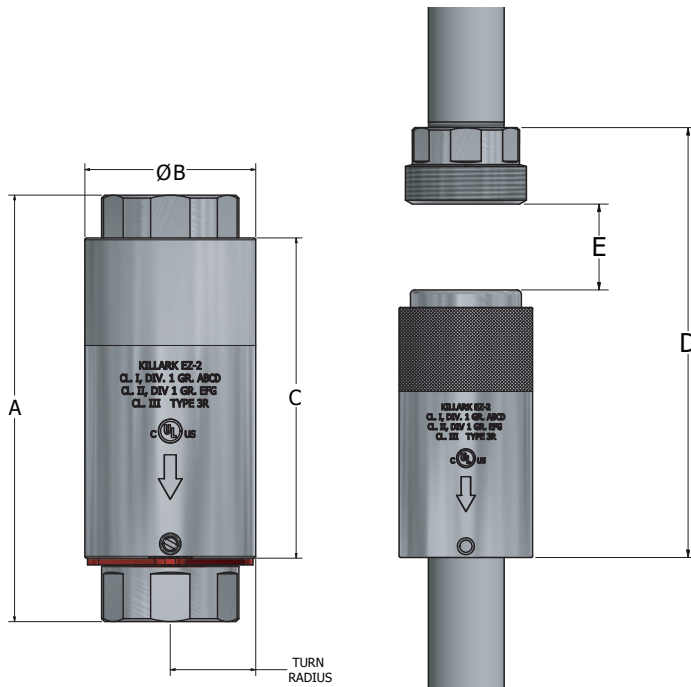

# Your solution to the world's most frustrating problems when pouring seals!

Killark's patent pending EZ Seal offers the fastest and safest way to pour vertical seal fittings for hazardous area conduit systems. Its revolutionary design requires virtually zero pre-pour preparation.

The EZ Seal is the only seal-off on the market that allows for 360 degrees of unimpeded access to the conductors with minimal packing fiber required to dam the seal.

No more tooling or frustrating attempts to separate the wires during the prepping process due to limited space. Use everyone's favorite two-part epoxy resin, CELOX™, as the compound solution for fastest results.

The seal is installed like most standard seals but what makes it EZ is...

- 1 Install your conduit seal and pull wires
- 2 Pull the EZ tab then unscrew the middle coupler, and slide it down to access the potting chamber
- 3 The disc brush nylon fibers will act as a dam for your SC Compound or CELOX™ to be poured
- 4 Slide middle coupler back up, tighten, then replace the EZ Tab with "seal poured" indication