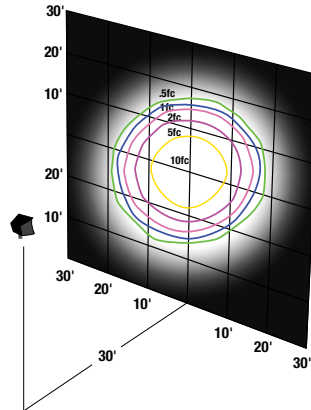

More Info: www.hubbelloutdoor.com/products/floodlighting/

Performance Data - Stock

Series Number	Equivalency	Distribution Type	Lumens Delivered	Max Candle Power	Voltage	System Watts	Lumens Per Watt	CCT/CRI
LFX-345-4K-Y-7PR	1000w	Wide	34,773	15,398	120-277V	341	102	4000K/70
LFX-345-Y-7PR			35,125	15,554			103	5000K/70

MTO ordering information see specification sheet

LFX-LARAMIE EXTRA LARGE FLOODLIGHT

Photometrics - For additional photometric information and IES downloads, visit our web site at www.hubbelloutdoor.com

LFX-4L-345-5K7-N-UNV-X (Narrow)

LFX-4L-345-5K7-M-UNV-X (Medium)

LFX-4L-345-5K7-W-UNV-X (Wide)

Dimensions

A	B	C
23.1"	14.6"	18.9"
587mm	370mm	480mm

Accessories - Order Separately

CATALOG NUMBER	DESCRIPTION
LFX-SPC	Vandal Shield Polycarbonate
LFX-TV	Top Visor
LFX-WG	Wire Guard