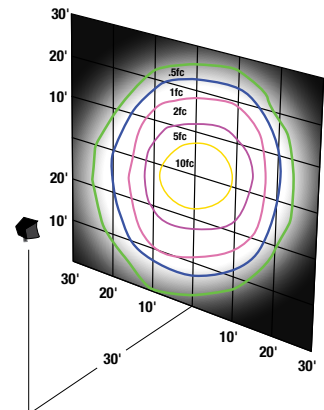

More Info: www.hubbelloutdoor.com/products/floodlighting/

Performance Data - Stock

Series Number	Equivalency	Distribution Type	Lumens Delivered	Max Candle Power	Voltage	System Watts	Lumens Per Watt	CCT/CRI
LFX-345-4K-Y-7PR	1000w	Wide	34,773	15,398	120-277V	341	102	4000K/70
LFX-345-Y-7PR			35,125	15,554			103	5000K/70

MTO ordering information see specification sheet

LFX-LARAMIE EXTRA LARGE FLOODLIGHT

Photometrics - For additional photometric information and IES downloads, visit our web site at www.hubbelloutdoor.com

LFX-4L-345-5K7-N-UNV-X (Narrow)

LFX-4L-345-5K7-M-UNV-X (Medium)

LFX-4L-345-5K7-W-UNV-X (Wide)

Dimensions

A	B	C
23.1"	14.6"	18.9"
587mm	370mm	480mm

Accessories - Order Separately

CATALOG NUMBER	DESCRIPTION
LFX-SPC	Vandal Shield Polycarbonate
LFX-TV	Top Visor
LFX-WG	Wire Guard