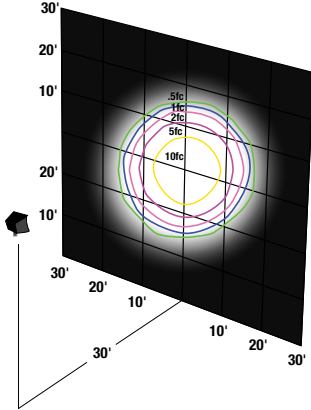

Photometrics - For additional photometric information and IES downloads, visit our web site at www.hubbelloutdoor.com

LFX-4L-345-5K7-N-UNV-X (Narrow)