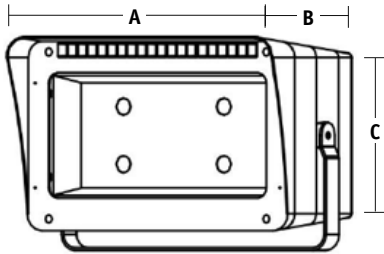

MTO ordering information see specification sheet

LFX-LARAMIE EXTRA LARGE FLOODLIGHT

Photometrics - For additional photometric information and IES downloads, visit our web site at www.hubbelloutdoor.com

LFX-4L-345-5K7-N-UNV-X (Narrow)

LFX-4L-345-5K7-M-UNV-X (Medium)

LFX-4L-345-5K7-W-UNV-X (Wide)

Dimensions

A	B	C
23.1"	14.6"	18.9"
587mm	370mm	480mm

Accessories - Order Separately

CATALOG NUMBER	DESCRIPTION
LFX-SPC	Vandal Shield Polycarbonate
LFX-TV	Top Visor
LFX-WG	Wire Guard