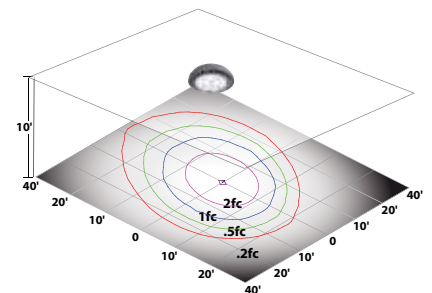

PERFORMANCE

Catalog Number	Equivalency		Delivered Lumens	System Watts	Lumens Per Watt	Beam Pattern	CCT	Voltage	Drive Current
	MH	HPS							
ORB / 18LED-60 / 5K / L5W / UNV / GYS	175w	150w	7,085	63	112	Wide	5000K	120-277V	1000mA