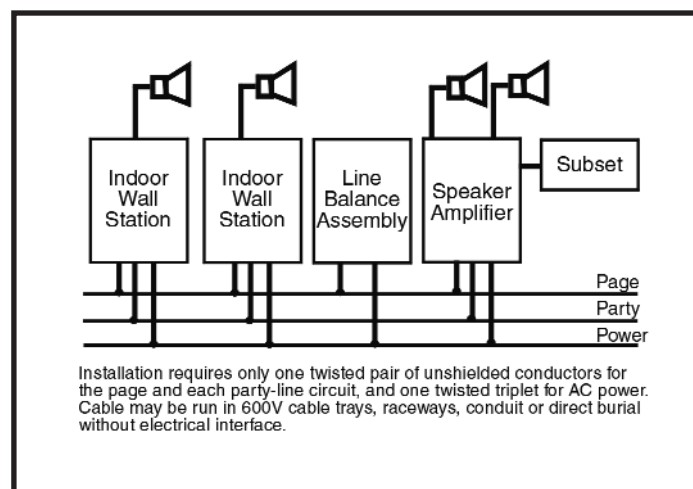

The GAI-Tronics Page/Party® System is a distributed amplifier system. Each indoor, outdoor, or hazardous area wall station contains a power amplifier for driving speakers. This configuration offers a major advantage: when an amplifier is removed, only the associated speaker is inoperable; all other system speakers will continue to broadcast pages.

All Page/Party® station amplifiers are electronically paralleled, and systems may be expanded by extending cable from the nearest amplifier or junction box. A single resistance load is required for each page and party line circuit to establish line impedance and minimize effects of stray induced hum or noise signals. For ease of adjustment, a GAI-Tronics line balance assembly should be placed near the center of the system.