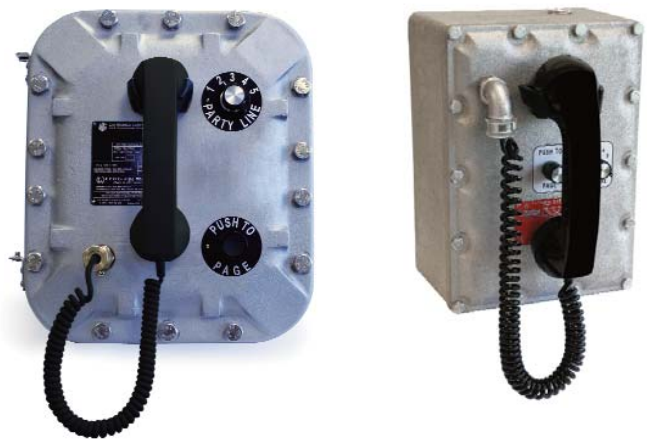

The integral speaker amplifier can power remote speakers or driver and horn units. The units are gasketed for extra protection against dust and moisture. Adjustable features include a speaker volume control, microphone gain, receiver volume and sidetone. Another option is the front panel auxiliary receptacle for headset access.

For Page/Party® specifications please visit our website at www.gai-tronics.com

Hazardous Area Stations

For Division 1 / Zone 1 Areas

Features

- **Explosionproof housing**
- **Intrinsically-safe handset**
- **Indoor and outdoor models available**
- **Hazardous area approvals - Listed to CSA, IEC, and ATEX standards***
- **Modular design reduces spare part investment**
- **Noise-cancelling microphone**
- **Durable housing**
- **Hearing aid compatible handset**
- **Minimal maintenance**
- **Powerful 12 watt or 30 watt amplifier***

GAI-Tronics hazardous area Page/Party® Stations are designed for Division 1 and Zone 1 classified areas where all-paging and common-talking are required. Three types of stations are available: speaker amplifier stations, single-party stations, and multi-party stations.

The integral speaker amplifier can power remote speakers or driver and horn units. The units are gasketed for extra protection against dust and moisture.

Each Indoor and Outdoor Handset Station includes a front panel pushbutton for all-paging; a durable 6-foot PVC coil cord; a noise-cancelling microphone for reduced transmission of background noise; and sidetone circuitry to reduce amplification of the user's voice into the earpiece. An electrical safety barrier is mounted inside the housing to provide intrinsically-safe connections to the handset. Multi-party stations include a durable rotary switch for party line selection.