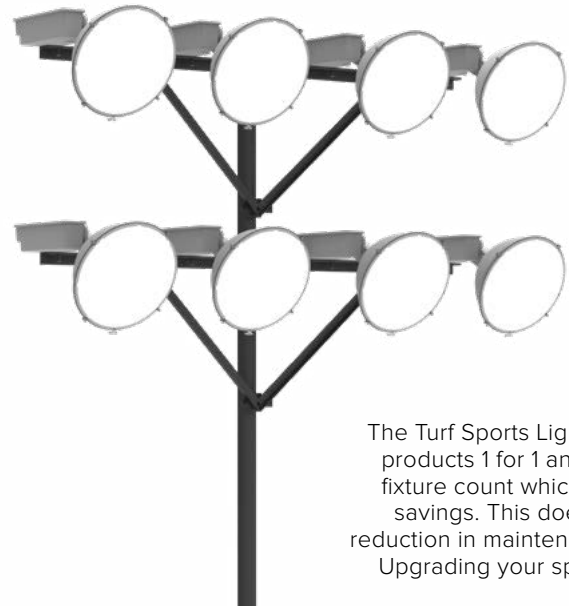

TURF

SPORTS LIGHTER

The Turf Sports Lighter is designed to replace 1500W HID products 1 for 1 and even has the capability of reducing fixture count which can result in more than 54% energy savings. This doesn't include additional savings from reduction in maintenance costs and sustained lighting levels. Upgrading your sports lighting has never been so easy!

RETROFIT SOLUTION

Designed to efficiently light recreational, collegiate, and professional events. Arena, sign, facade, area, accent, parking lot and general security lighting applications can also utilize the Turf Sports Lighter.