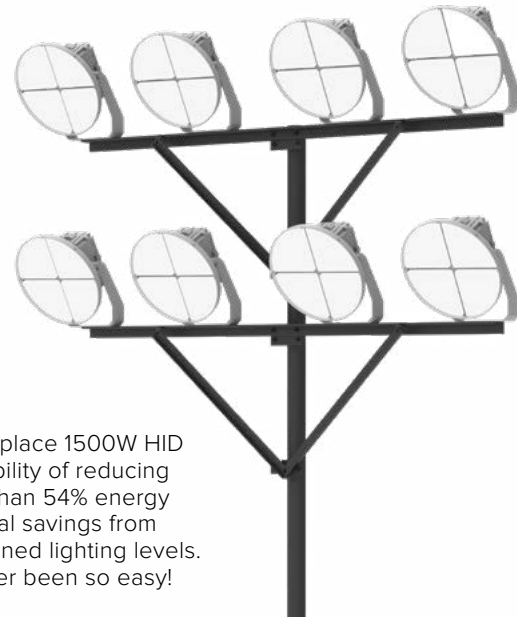

TURF

SPORTS LIGHTER

The Turf Sports Lighter is designed to replace 1500W HID products 1 for 1 and even has the capability of reducing fixture count which can result in more than 54% energy savings. This doesn't include additional savings from reduction in maintenance costs and sustained lighting levels. Upgrading your sports lighting has never been so easy!

RETROFIT SOLUTION

Designed to efficiently light recreational, collegiate, and professional events. Arena, sign, facade, area, accent, parking lot and general security lighting applications can also utilize the Turf Sports Lighter.