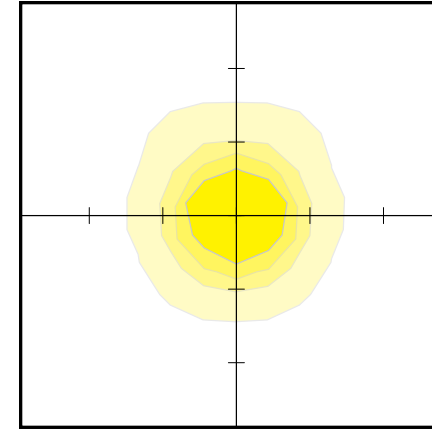

## PHOTOMETRY

Beam Pattern	3x3 (Narrow)
Beam Angle	19°x19°
Lumens	99,531
Mounting Height	60ft

Beam Pattern	4x4 (Medium)
Beam Angle	30°x30°
Lumens	107,968
Mounting Height	60ft

Beam Pattern	5x5 (Wide)
Beam Angle	53°x53°
Lumens	113,205
Mounting Height	60ft

## DIMENSIONS