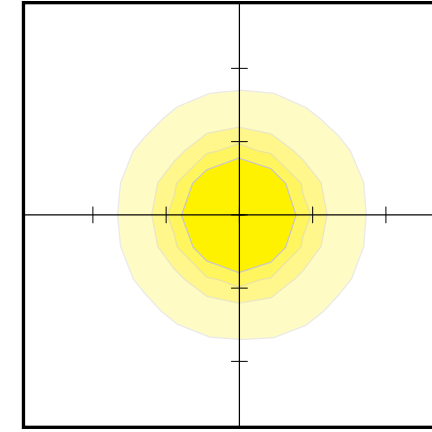

## PHOTOMETRY

Beam Pattern	3x3 (Narrow)
Beam Angle	19°x19°
Lumens	99,531
Mounting Height	60ft

Beam Pattern	4x4 (Medium)
Beam Angle	30°x30°
Lumens	107,968
Mounting Height	60ft

Beam Pattern	5x5 (Wide)
Beam Angle	53°x53°
Lumens	113,205
Mounting Height	60ft

## DIMENSIONS