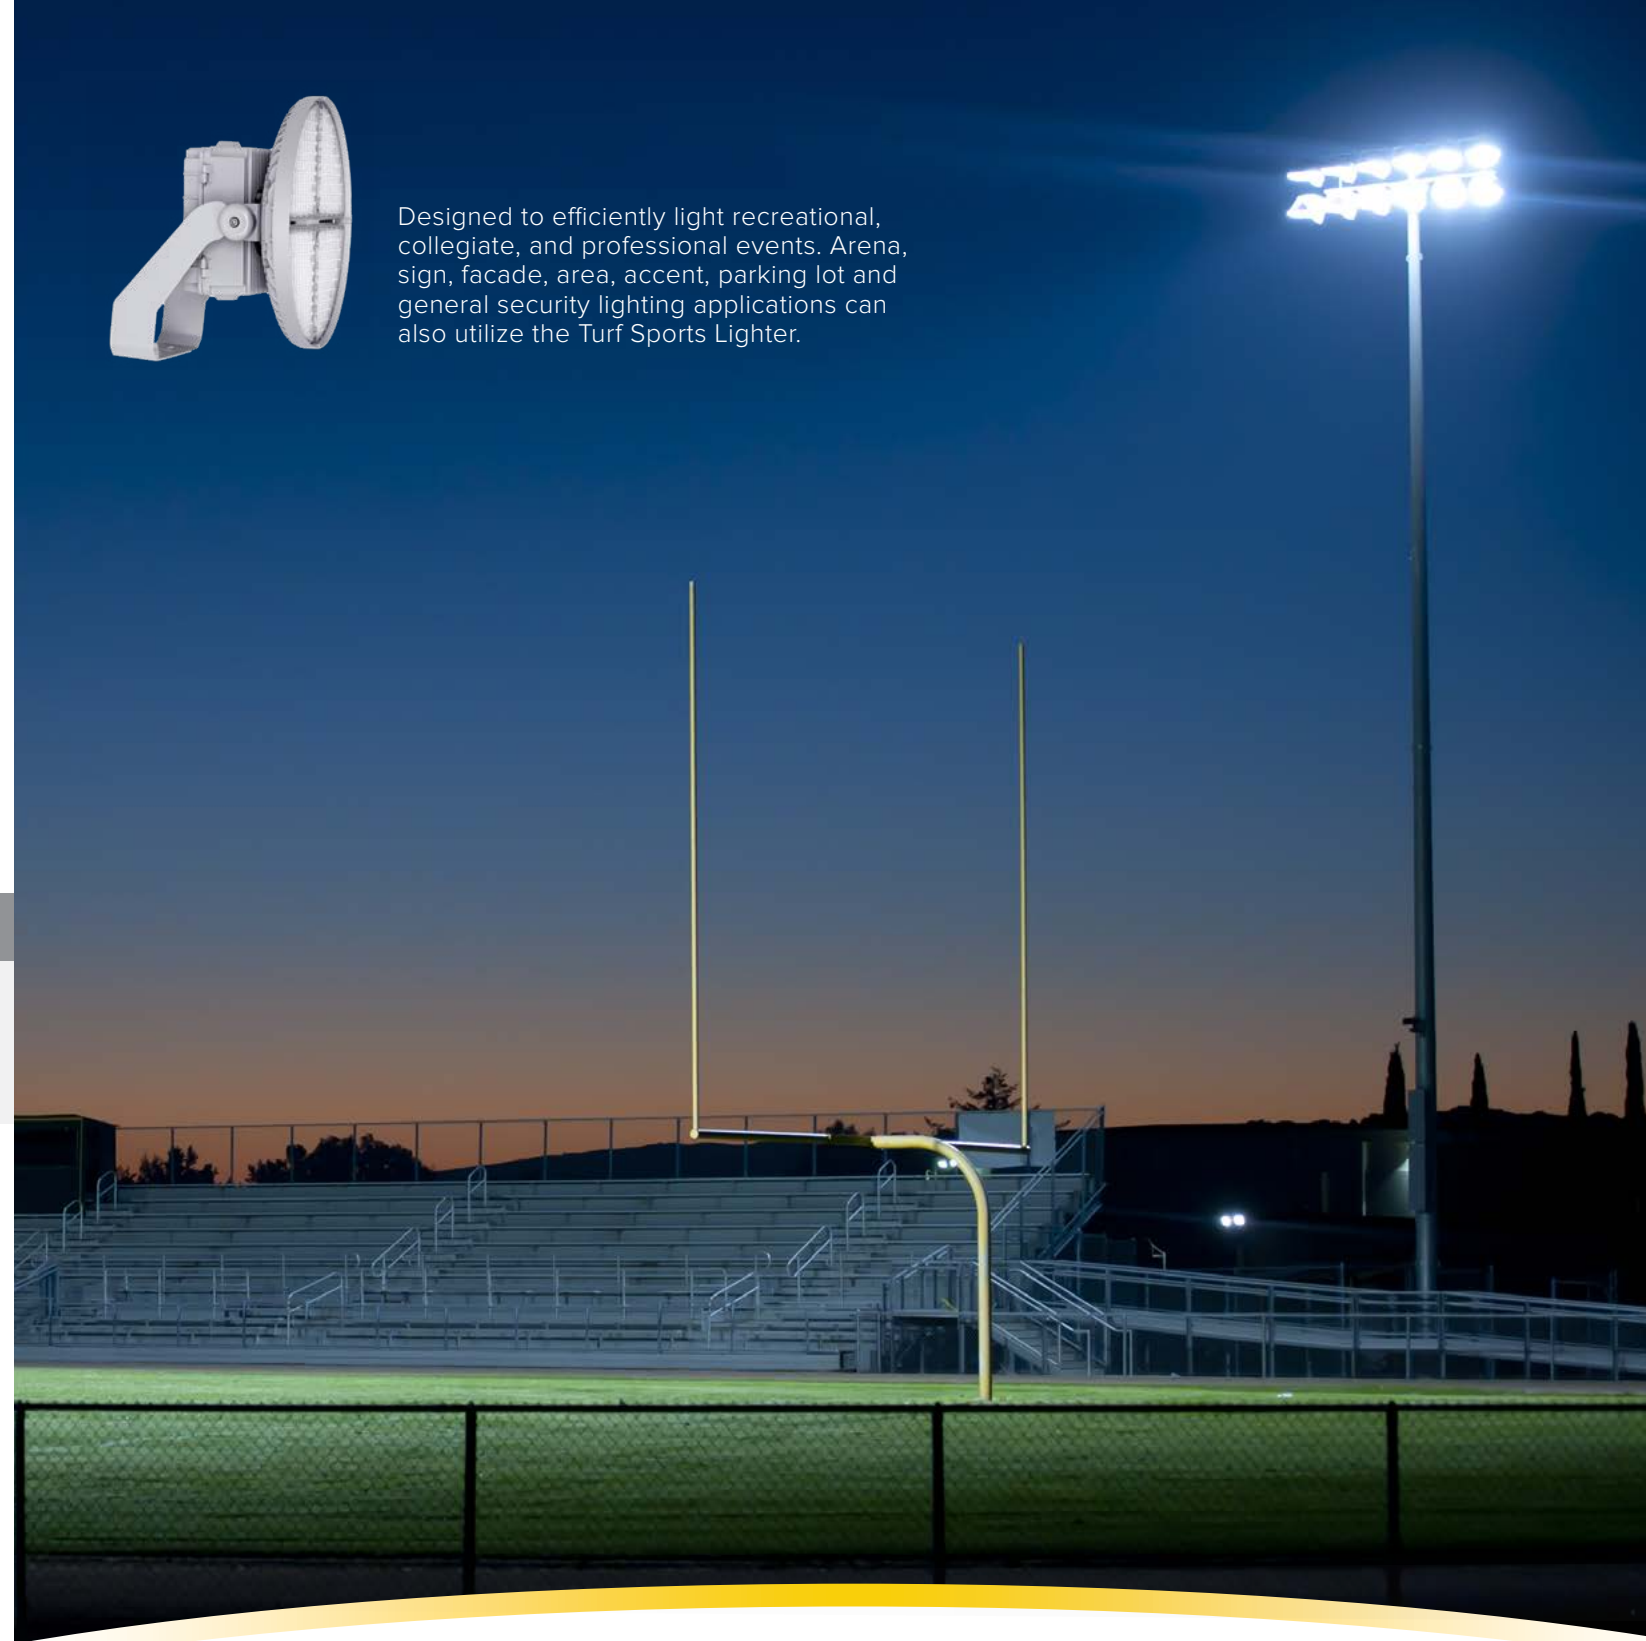

SLS

TURF

	Wattage	Initial Lamp Lumens	Luminaire Lumens	Beam Lumens	EPA	Weight
SLS - Sportsliter	1500W	180,000 lumens	137,000	24,000	2.8 EPA	47-52 lbs
TSL - Turf Sportslighter	740W	N/A	100,000	35,000	2.5 EPA	55 lbs