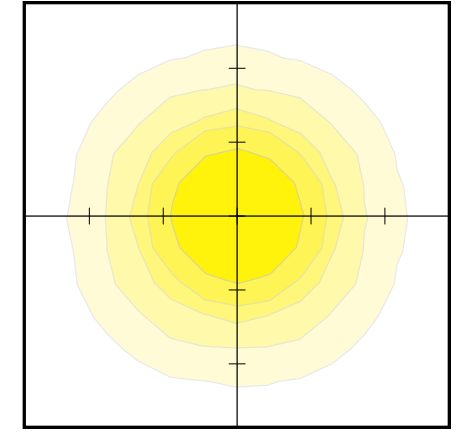

## PHOTOMETRY

Beam Pattern	3x3 (Narrow)
Beam Angle	19°x19°
Lumens	99,531
Mounting Height	60ft

Beam Pattern	4x4 (Medium)
Beam Angle	30°x30°
Lumens	107,968
Mounting Height	60ft

Beam Pattern	5x5 (Wide)
Beam Angle	53°x53°
Lumens	113,205
Mounting Height	60ft

## DIMENSIONS