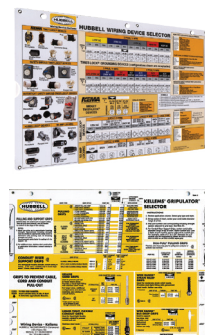

Certifications

cULus Listed by UL to UL498 and CSA C22.2 No. 42.
Indoor Dry environment unless protected by additional means.

Additional Literature

Hubbell offers an extensive literature library for product support. Downloadable PDFs are available online at www.hubbell-wiring.com.

Hubbell Full Line Catalog

Hubbell Safety Brochure

Entertainment Brochure

Insulgrip® Wiring Devices Application Guide

Hubbell Slide Charts

Twist-Lock® Devices

Kellems® Mesh Grips