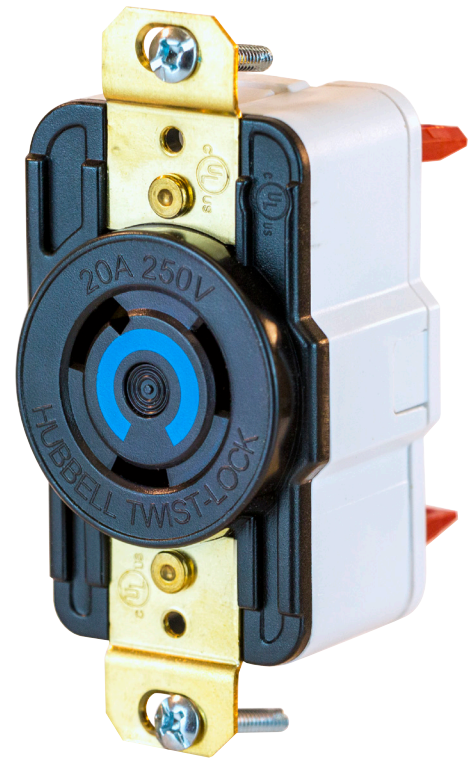

Twist-Lock[®] *Edge* Series

Twist-Lock[®]
Receptacles
with Screwless
Terminations

Twist-Lock® Receptacles with Screwless Terminations

Hubbell's innovative Twist-Lock® Edge Series receptacles with screwless terminations are the fastest devices to terminate on the market.

Get the Twist-Lock® Edge

Edge on Speed

Decrease your installation time by over 80%, technicians can complete the installation completely by hand without a torque driver or wrench

Edge on Safety

Consistent reliable connection
No exposed metal on the receptacle

Features

- Strong spring continues to apply pressure as strands relax
- No exposed metal on receptacles, allowing more devices to be installed closer together
- No torque screwdrivers required for wiring

Labor Savings

Easy as: 1, 2, 3.

Twist-Lock® Single Receptacles

Description	Amps	125 Volts	250 Volts
Spring termination locking receptacles	20A	HBL2310ST	HBL2320ST
	30A	HBL2610ST	HBL2620ST

Note: With this new termination method, the CE Code Part I requirements for the use of a torque driver to secure the terminations are no longer applicable.