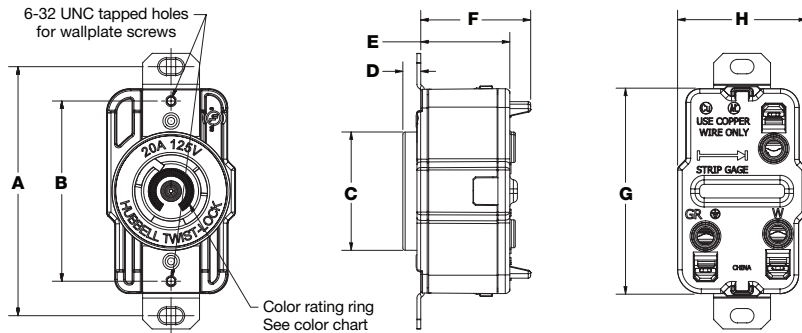

Twist-Lock® Edge Series

Twist-Lock® Receptacles with Screwless Terminations

Product Dimensions Inches (mm)

Catalog Number	Amps	A	B	C	D	E	F	G	H
HBL2310ST	20A	3.28"	2.38"	1.56"	.24"	1.17"	1.45"	2.77"	1.70"
HBL2320ST		(83.3)	(60.3)	(39.6)	(6.0)	(29.8)	(36.8)	(70.4)	(43.2)
HBL2610ST	30A	3.28"	2.38"	1.56"	.24"	1.26"	1.53"	2.77"	1.70"
HBL2620ST		(83.3)	(60.3)	(39.6)	(6.1)	(32.0)	(39.0)	(70.4)	(43.2)

Certifications

cULus Listed by UL to UL498 and CSA C22.2 No. 42.
Indoor Dry environment unless protected by additional means.

Additional Literature

Hubbell offers an extensive literature library for product support. Downloadable PDFs are available online at www.hubbell-wiring.com.