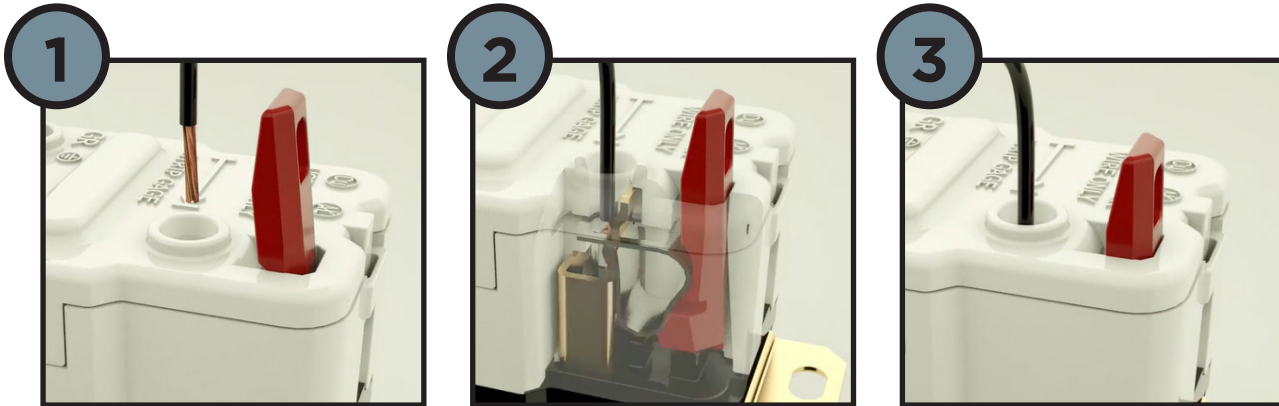

Labor Savings

Easy as: 1, 2, 3.

Twist-Lock® Single Receptacles

Description	Amps	125 Volts	250 Volts
Spring termination locking receptacles	20A	HBL2310ST	HBL2320ST
	30A	HBL2610ST	HBL2620ST

Note: With this new termination method, the CE Code Part I requirements for the use of a torque driver to secure the terminations are no longer applicable.

Note: Terminations can be unwired by simply moving the plunger upwards to the open position.