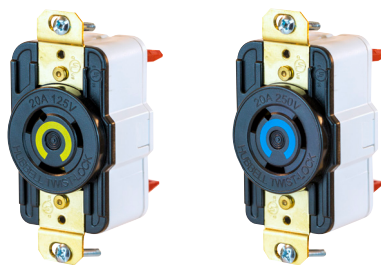

Get the Twist-Lock® Edge

Edge on Speed

Decrease your installation time by over 80%, technicians can complete the installation completely by hand without a torque driver or wrench

Edge on Safety

Consistent reliable connection
No exposed metal on the receptacle

Features

- Strong spring continues to apply pressure as strands relax
- No exposed metal on receptacles, allowing more devices to be installed closer together
- No torque screwdrivers required for wiring

Labor Savings

Easy as: 1, 2, 3.

Twist-Lock® Single Receptacles

Description	Amps	125 Volts	250 Volts
Spring termination locking receptacles	20A	HBL2310ST	HBL2320ST
	30A	HBL2610ST	HBL2620ST

Note: With this new termination method, the CE Code Part I requirements for the use of a torque driver to secure the terminations are no longer applicable.

Note: Terminations can be unwired by simply moving the plunger upwards to the open position.

Twist-Lock® Edge Series

Twist-Lock® Receptacles with Screwless Terminations

Product Dimensions Inches (mm)

Catalog Number	Amps	A	B	C	D	E	F	G	H
HBL2310ST	20A	3.28"	2.38"	1.56"	.24"	1.17"	1.45"	2.77"	1.70"
HBL2320ST		(83.3)	(60.3)	(39.6)	(6.0)	(29.8)	(36.8)	(70.4)	(43.2)
HBL2610ST	30A	3.28"	2.38"	1.56"	.24"	1.26"	1.53"	2.77"	1.70"
HBL2620ST		(83.3)	(60.3)	(39.6)	(6.1)	(32.0)	(39.0)	(70.4)	(43.2)