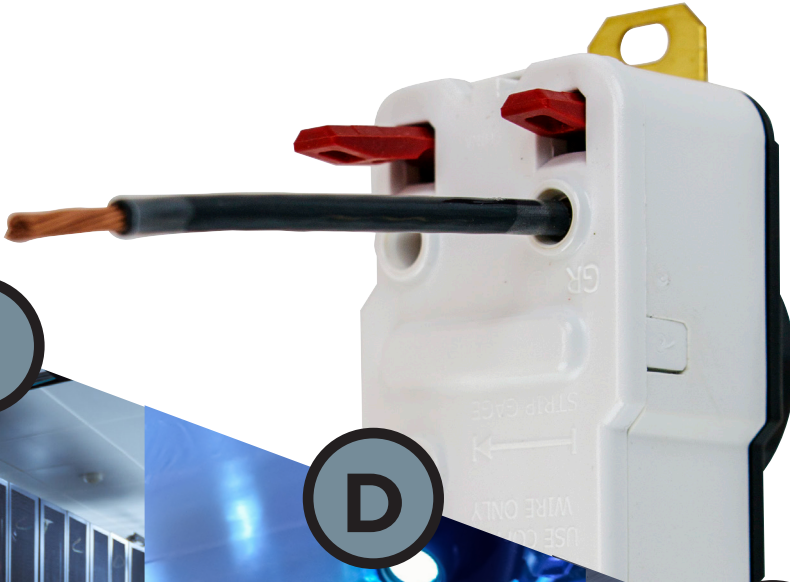

Twist-Lock[®] *Edge* Series

Twist-Lock[®]
Receptacles
with Screwless
Terminations

Twist-Lock® Receptacles with Screwless Terminations

Hubbell's innovative Twist-Lock® Edge Series receptacles with screwless terminations are the fastest devices to terminate on the market.

Get the Twist-Lock® Edge

Edge on Speed

Decrease your installation time by over 80%, technicians can complete the installation completely by hand without a torque driver or wrench

Edge on Safety

Consistent reliable connection
No exposed metal on the receptacle

Edge on Durability

Wires stay tight for the long term, regardless of vibration, temperature cycling or strand relaxation

Edge on Reliability

Same great quality you have come to expect from Hubbell

Twist-Lock® Receptacles with Screwless Terminations

Features

- Strong spring continues to apply pressure as strands relax
- No exposed metal on receptacles, allowing more devices to be installed closer together
- No torque screwdrivers required for wiring