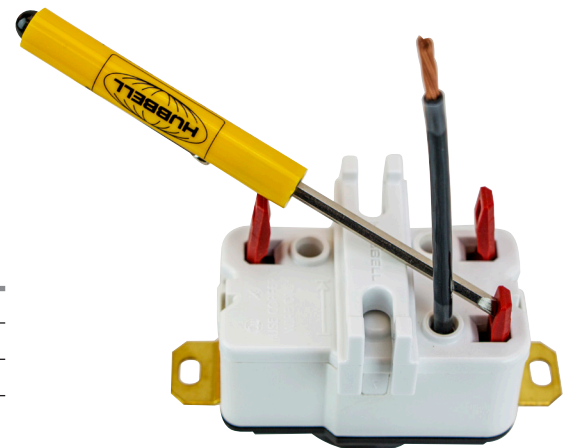

Get the Twist-Lock® Edge

Edge on Speed

Decrease your installation time by over 80%, technicians can complete the installation completely by hand without a torque driver or wrench

Edge on Safety

Consistent reliable connection
No exposed metal on the receptacle

Edge on Durability

Wires stay tight for the long term, regardless of vibration, temperature cycling or strand relaxation

Edge on Reliability

Same great quality you have come to expect from Hubbell

Twist-Lock® Receptacles with Screwless Terminations

Features

- Strong spring continues to apply pressure as strands relax
- No exposed metal on receptacles, allowing more devices to be installed closer together
- No torque screwdrivers required for wiring

Labor Savings

Easy as: 1, 2, 3.

Twist-Lock® Single Receptacles

Description	Amps	125 Volts	250 Volts
Spring termination locking receptacles	20A	HBL2310ST	HBL2320ST
	30A	HBL2610ST	HBL2620ST

Note: With this new termination method, the CE Code Part I requirements for the use of a torque driver to secure the terminations are no longer applicable.