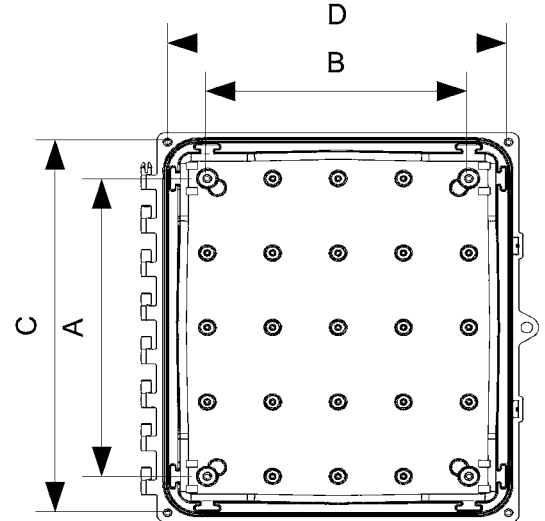

DIMENSIONS (INCHES)

Enclosure	AxB	CXD	Back Panel	Swing-Panel
6 x 6 x 4	4.25 x 4.25	6.75 x 6.75	4.88 x 4.88	5.63 x 5.63
8 x 6 x 4	6.25 x 4.25	8.75 x 6.75	6.88 x 4.88	7.63 x 5.63
8 x 8 x 4	6.25 x 6.25	8.75 x 8.75	6.88 x 6.88	7.63 x 7.63
10 x 8 x 4	8.25 x 6.25	10.75 x 8.75	8.88 x 6.88	9.63 x 7.63
10 x 8 x 6	8.25 x 6.25	10.75 x 8.75	8.88 x 6.88	9.63 x 7.63
10 x 10 x 6	8.25 x 8.25	10.75 x 10.75	8.88 x 8.88	9.63 x 9.63
12 x 10 x 6	10.25 x 8.25	12.75 x 10.75	10.88 x 8.88	11.63 x 9.63
14 x 12 x 6	12.25 x 10.25	14.75 x 12.75	12.88 x 10.88	13.63 x 11.63
16 x 14 x 8	14.25 x 12.25	16.75 x 14.75	14.88 x 12.88	15.63 x 13.63
18 x 16 x 4	16.25 x 14.25	18.75 x 16.75	16.88 x 14.88	17.63 x 15.63
18 x 16 x 10	16.25 x 14.25	18.75 x 16.75	16.88 x 14.88	17.63 x 15.63
20 x 16 x 8	18.25 x 14.25	20.75 x 16.75	18.88 x 14.88	19.63 x 15.63
24 x 24 x 10	22.25 x 22.25	24.75 x 24.75	22.88 x 22.88	23.63 x 23.63

COMMERCIAL CONSTRUCTION
A Division of Hubbell Incorporated (Delaware)

© 2020 Hubbell. All rights reserved. Information subject to change.
Trademarks are property of their respective owners.

Hubbell Canada Inc. 905-839-1138
Hubbell de Mexico, S.A. de C.V. 52-55-9151-9999

Wiegmann
Freeburg, IL 62243
618-539-3193

hubbell.com/wiegmann/en

WIEGMANN®

WG_015 rev4
7/20