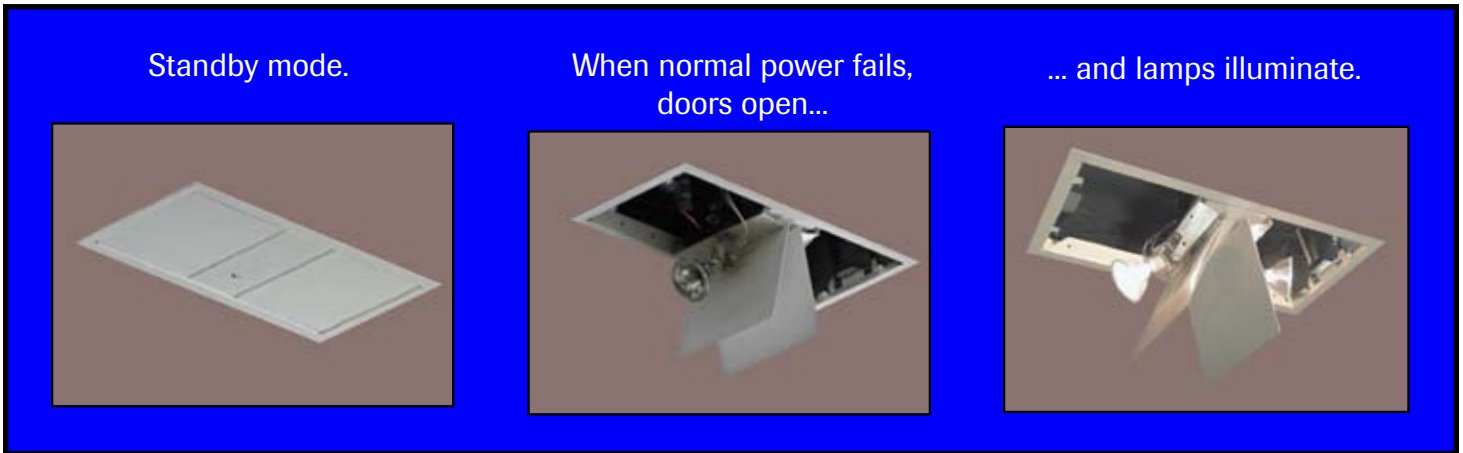

CL Series

Typical Applications:

- •Museums
- •Restaurants
- •Hotels
- •Municipal Buildings
- •Churches
- •Libraries
- •Government Buildings
- •Retail
- •Hospitals

Reliably simple operation: