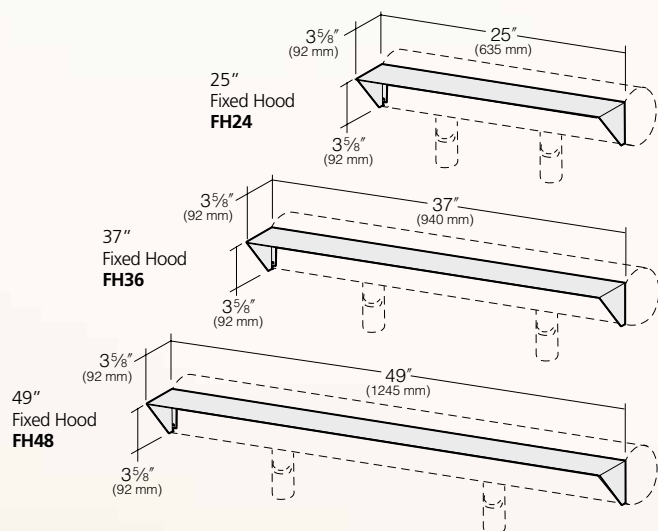

4300 Sign/Wall Lighter

With LED PicoPrism™ Technology

4300 Sign/Wall Lighter LED

Kim Lighting's 4300 Sign/wall Lighter with PicoPrism™ optics, produces clean smooth illumination for sign lighting or wall wash applications while avoiding hot spots and dark areas. Its compact size makes it easy to conceal behind plants and shrubbery, while offering the latest in LED technology and energy efficiency.

Features and Benefits:

- Utilizes Kim Lighting's LED PicoPrism technology
- Three sizes: 25", 37" and 49"
- Three standard color temperatures: 3000K, 4200K and 5100K
- 0-10V dimming standard
- 700mA, up to 4303 lumens
- Field-upgrade kits available for existing installations
- Meets California Title 24 and ASHRAE regulations for energy efficiency
- DLC certified
- Optional fixed hood to reduce light trespass