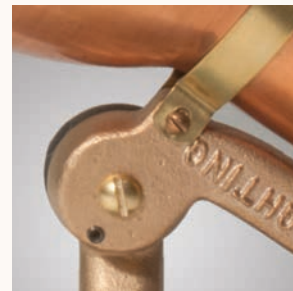

Unique swivel mount provides superior aiming without loosening over time.