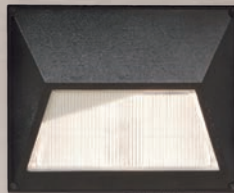

LLF Low Level Floodlight LED

LLF10/LLF40

LLF20

LLF30

LLF50/LLF60

LLF Low Level Floodlight LED

With PicoPrism™ Technology

Kim's Low Level Floodlight is an architectural outdoor luminaire designed to integrate into the site, allowing uninterrupted viewing of the landscape and architectural design. The Low Level Floodlight is outdoor lighting's missing link between parking lot and building, providing efficient lighting where design sensitivity will not allow pole mounted luminaires.

Features and Benefits:

- Applications – walkway, steps, bollards, garages, stairwells
- Aluminum housing and junction box ships ahead as pour item
- Die-cast, low-copper (<0.6% Cu) clear anodized aluminum to prevent corrosion when cast in concrete
- Standard tempered glass lens or optional injection molded polycarbonate lens
- Utilizes Kim Lighting's PicoPrism™ LED technology
- Low glare with exceptional uniformity
- Available in symmetric and asymmetric light distributions with upward or downward light throw, direct, concealed or full cutoff lens
- Four standard color temperatures: 580nm Amber, 3000K, 4200K and 5100K
- 0-10 volt dimming. 350mA driver is rated for -40°C operation
- LifeShield® thermal and surge protection built in
- Meets California Title 24, ASHRAE 90.1 regulations for energy efficiency, ADA compliance
- Optional battery backup

LLF10 LED – Symmetric Downlight, Direct Lens

LLF20 LED – Asymmetric Right Downlight, Direct Lens

LLF30 LED – Asymmetric Left Downlight, Direct Lens

LLF40 LED – Symmetric Uplight, Direct Lens

LLF50 LED – Symmetric Downlight, Concealed Lens