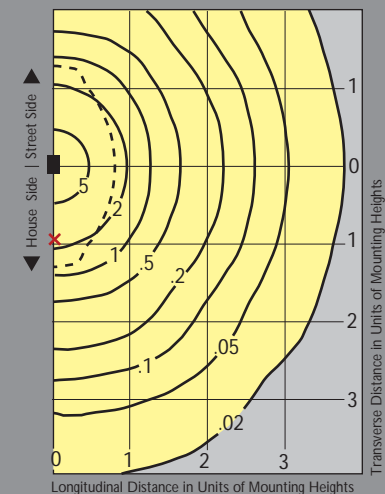

Typical Half for 18 LED

Isofootcandle Lines of Horizontal Illumination
8' Mounting Height

1/2 Maximum Candela trace --- Maximum Candela point x

Typical Half for 60 Watt LED

Isofootcandle Lines of Horizontal Illumination
8' Mounting Height

1/2 Maximum Candela trace --- Maximum Candela point x

¹ For LED, 18L = 18 LED Emitters; 36L = 36 LED Emitters; 3K = 3500K color temperature; 5K = 5100K color temperature; UV = Universal Voltage from 120 to 277V with a ± 10% tolerance.