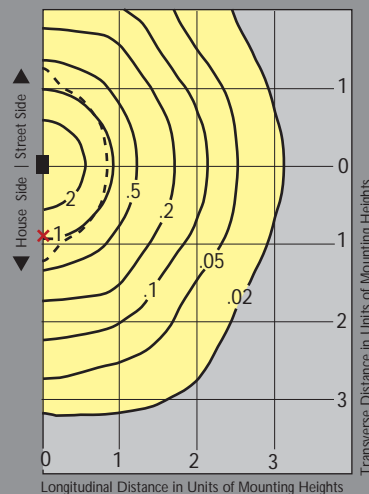

Typical Half for 18 LED

Isofootcandle Lines of Horizontal Illumination
8' Mounting Height

1/2 Maximum Candela trace --- Maximum Candela point x

Typical Half for 60 Watt LED

Isofootcandle Lines of Horizontal Illumination
8' Mounting Height

1/2 Maximum Candela trace --- Maximum Candela point x

¹ For LED, 18L = 18 LED Emitters; 36L = 36 LED Emitters; 3K = 3500K color temperature; 5K = 5100K color temperature; UV = Universal Voltage from 120 to 277V with a ± 10% tolerance.