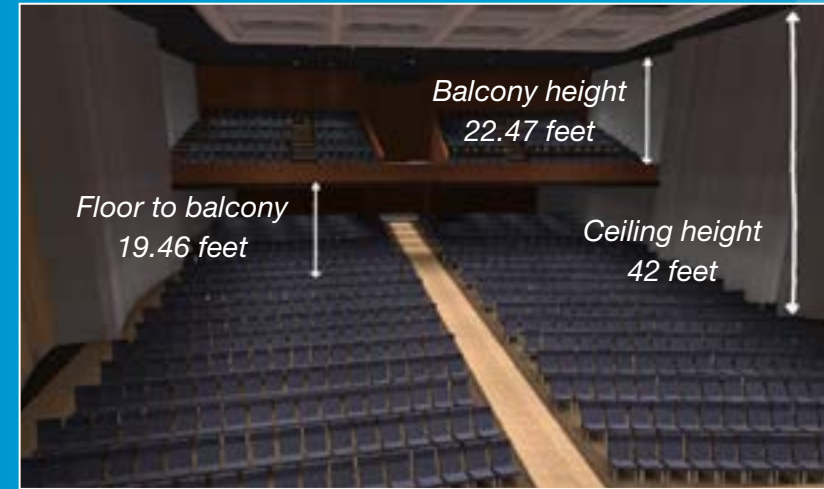

Taking architectural lighting design to new levels

Seamless Integration...

Unparalleled Performance

Round and Square solutions for ceilings up to 30'. The full product family includes downlights, directional downlights and lensed wall washers to address multiple design elements within a space with a consistent aesthetic. Whether it be

matching products in multiple ceiling heights, slope ceiling applications or accent lighting, the elegant transition between product functions allows continuity from below the ceiling creating complementary design effects.

Downlight

Directional

Wall Wash

Features

- *Delivered lumens 500-3800*
- *Narrow, Medium and Wide Beam Distributions*
- *Lensed Wall Washers*
- *Flush Mount*

Application Products

- 88 F217-153012D 3" Round Narrow Beam Downlight
- 80 F1336-503012D 4" Round Narrow Beam Downlight