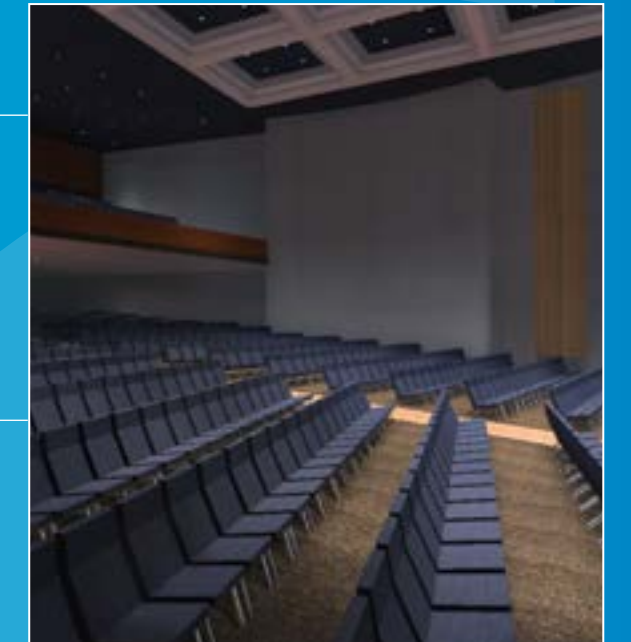

matching products in multiple ceiling heights, slope ceiling applications or accent lighting, the elegant transition between product functions allows continuity from below the ceiling creating complementary design effects.

Downlight

Directional

Wall Wash

Features

- *Delivered lumens 500-3800*
- *Narrow, Medium and Wide Beam Distributions*
- *Lensed Wall Washers*
- *Flush Mount*

Application Products

- 88 F217-153012D 3" Round Narrow Beam Downlight
- 80 F1336-503012D 4" Round Narrow Beam Downlight