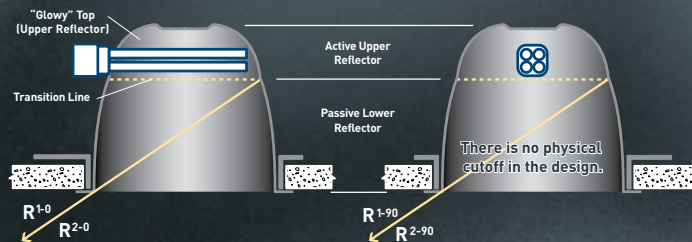

VIRTUALSOURCE® FOR LUMINAIRE EFFICIENCY

Superior brightness and glare control have always been features with Architektūr's successful VirtualSource offering.

VirtualSource reflectors exhibit unique lamp image flow, which is the result of the first studied application of ergonomic design in downlighting. The passive lower reflector always fills logically and smoothly with light at a rate constant to the viewer's movement.

“THE INTRODUCTION OF VIRTUALSOURCE OPTICS HAS FUNDAMENTALLY CHANGED THE WAY COMPACT FLUORESCENT OPTICAL PERFORMANCE IS MEASURED AND OBSERVED.”

- PRESCOLITE OPTICAL DESIGNER

PRESCOLITE VIRTUALSOURCE OPTICAL DESIGN

Benefits of VirtualSource include:

- Usable luminaire efficiency
- Elimination of direct glare
- Absence of indirect glare
- Consistency of appearance between all fixtures