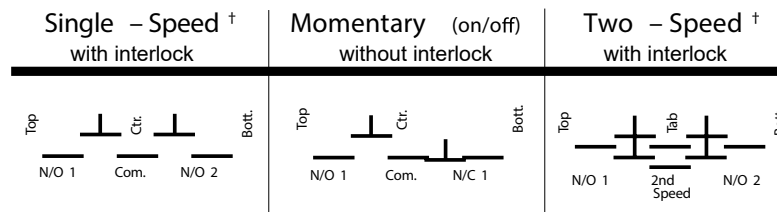

**2030 Two-Button Compact Pendant Station Pricing**

**Discount Code ED**

Part Number	Description	List Price
59720-002	Single-Speed with mechanical interlock between buttons	\$284
59720-102	Momentary - NO/NC without mechanical interlock	\$284
59720-202	Two-Speed with mechanical interlock between buttons	\$426
59721-002 (optional)	Cord Connector Kit, NEMA 4X	\$30

Contact Ratings			— Single Break		
Single Speed			Two Speed		
AC NEMA A300	120V 6A 240V * 3A		AC NEMA B300	120V 3A 240V * 1.5A	
DC NEMA P300	125V 1.1A 250V 0.55A		DC	125V — 250V —	

\* OSHA limits pendant voltage to 150VAC or 300VDC

**Wiring Diagrams**

† Single-speed and two-speed stations are mechanically interlocked to prevent actuating both buttons simultaneously.