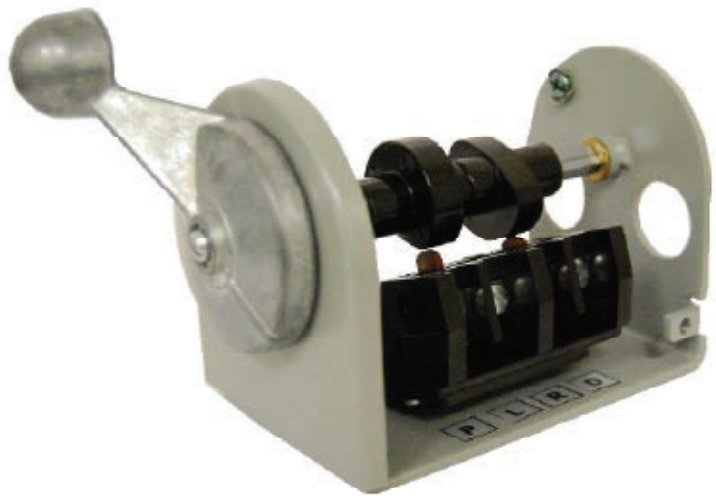

# Magnet Controller Lift/Drop Switches

4215

Catalog Price List 4215 • January 2021, Replaces May 2010

**Features:**

- Easy Terminal Access
- Heavy Duty Double Break Contacts
- NEMA Type 1 Enclosure

**How to Order:**

Part Number	Description	Discount Schedule ET
HCTA4215	Lift/Drop Switch Types 4291, 4292 or 4295 Controllers	\$1,350
HCTAM92B	Lift/Drop Switch for Type 4296 Controller	\$1,350
HCTAMG1	Lift/Drop Switch with Overlapping Contacts	\$1,350

**Connection Diagrams:** 4291 / 4292 / 4295 Automatic Discharge Magnet Controllers

Maintained in both positions

LIFT (Maintained)  
DROP (Momentary)

Maintained in both positions  
with overlapping contacts