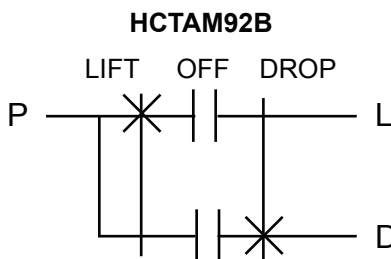

# Magnet Controller Lift/Drop Switches

4215

Catalog Price List 4215 • January 2021, Replaces May 2010

**Features:**

- Easy Terminal Access
- Heavy Duty Double Break Contacts
- NEMA Type 1 Enclosure

**How to Order:**

Part Number	Description	Discount Schedule ET
HCTA4215	Lift/Drop Switch Types 4291, 4292 or 4295 Controllers	\$1,350
HCTAM92B	Lift/Drop Switch for Type 4296 Controller	\$1,350
HCTAMG1	Lift/Drop Switch with Overlapping Contacts	\$1,350

**Connection Diagrams:** 4291 / 4292 / 4295 Automatic Discharge Magnet Controllers

Maintained in both positions

LIFT (Maintained)  
DROP (Momentary)

Maintained in both positions  
with overlapping contacts

Contact Rating Table		
Part Number	Voltage	Amps
HCTA4215	115/230 VDC	5
HCTAM92B	115/230 VDC	5
HCTAMG1	115/230 VDC	5