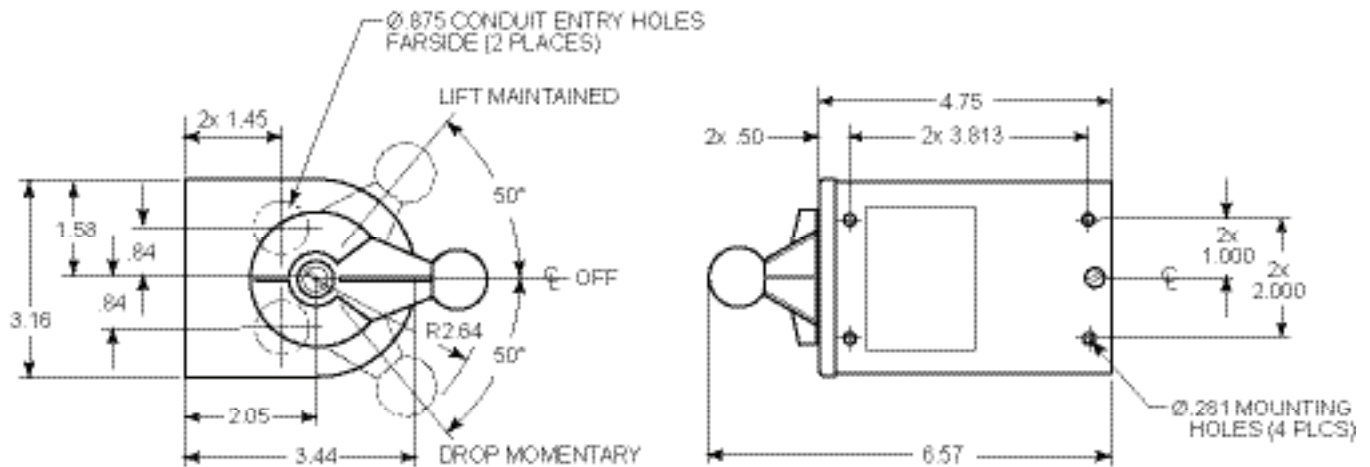

HCTAM92B

A-17326-002