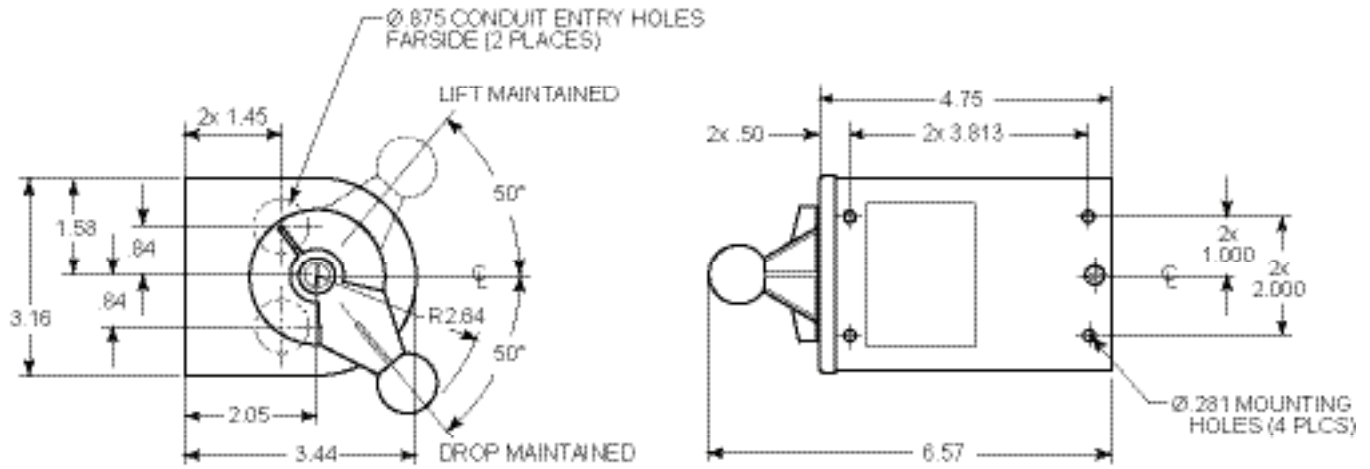

HCTA4215 AND HCTAMG1

A-17326-003