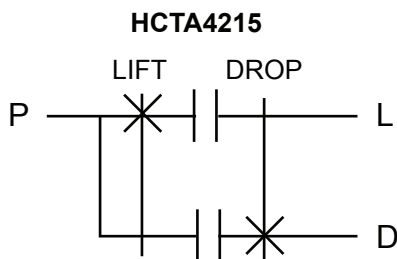

# Magnet Controller Lift/Drop Switches

4215

Catalog Price List 4215 • January 2021, Replaces May 2010

**Features:**

- Easy Terminal Access
- Heavy Duty Double Break Contacts
- NEMA Type 1 Enclosure

**How to Order:**

Part Number	Description	Discount Schedule ET
HCTA4215	Lift/Drop Switch Types 4291, 4292 or 4295 Controllers	\$1,350
HCTAM92B	Lift/Drop Switch for Type 4296 Controller	\$1,350
HCTAMG1	Lift/Drop Switch with Overlapping Contacts	\$1,350

**Connection Diagrams:** 4291 / 4292 / 4295 Automatic Discharge Magnet Controllers

Maintained in both positions

LIFT (Maintained)  
DROP (Momentary)

Maintained in both positions  
with overlapping contacts

Contact Rating Table		
Part Number	Voltage	Amps
HCTA4215	115/230 VDC	5
HCTAM92B	115/230 VDC	5
HCTAMG1	115/230 VDC	5