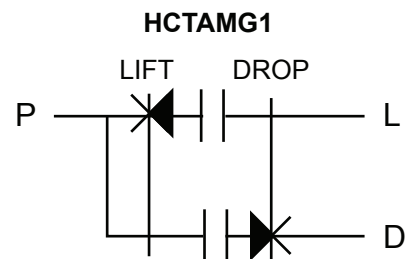

Part Number	Description	Discount Schedule ET
HCTA4215	Lift/Drop Switch Types 4291, 4292 or 4295 Controllers	\$1,350
HCTAM92B	Lift/Drop Switch for Type 4296 Controller	\$1,350
HCTAMG1	Lift/Drop Switch with Overlapping Contacts	\$1,350

**Connection Diagrams:** 4291 / 4292 / 4295 Automatic Discharge Magnet Controllers

Maintained in both positions

LIFT (Maintained)  
DROP (Momentary)

Maintained in both positions  
with overlapping contacts