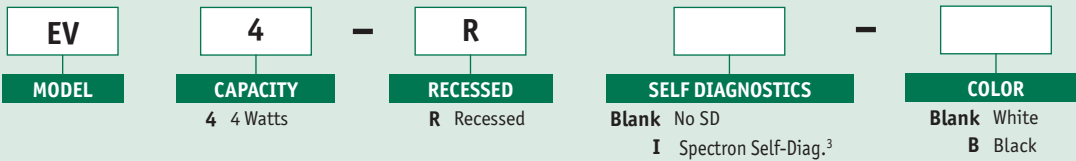

ORDERING INFORMATION

¹ Each model includes round or rectangular trim-plate
² Each model is damp listed
³ Not for 220-240VAC input

ELECTRONICS

- 120/277VAC input with Intelligent 2 wire connection
- AC lockout and Low Voltage disconnect
- Battery re-charge within 24 hours
- Optional Self-Test/Self-Diagnostic circuitry

POWER CONSUMPTION

	AC Voltage	Hz.	Amps.	Max. Watts	Power Factor
EV4R	120	60	0.022	2.00	0.73
	240	60	0.015	2.51	0.65
	277	60	0.014	2.75	0.63

Maintenance mode power consumption less than 0.5 watts.