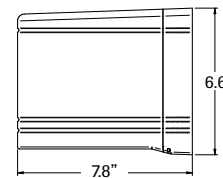

DIMENSIONS

Quartersphere

WEIGHT

TRP1- 11.5 lbs
QSP1- 10.5 lbs
RD11- 11.5 lbs

Radius

Trapezoid