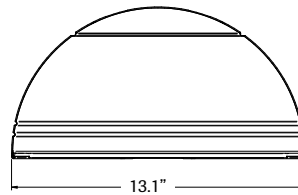

¹ Stocked models have a CCT of 4000K.

² Order AC only models through Hubbell Outdoor

INPUT POWER CONSUMPTION

	INPUT VOLTS	AMPS	MAXIMUM WATTAGE
GeoPak	120	0.27	31.8
	277	0.15	32.2
GeoPak with heater	120	0.42	50.2
	277	0.20	50.7

DIMENSIONS

Quartersphere

WEIGHT

TRP1- 11.5 lbs
QSP1- 10.5 lbs
RD11- 11.5 lbs

Radius

Trapezoid