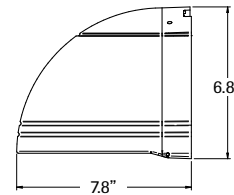

¹ Stocked models have a CCT of 4000K.

² Order AC only models through Hubbell Outdoor

INPUT POWER CONSUMPTION

	INPUT VOLTS	AMPS	MAXIMUM WATTAGE
GeoPak	120	0.27	31.8
	277	0.15	32.2
GeoPak with heater	120	0.42	50.2
	277	0.20	50.7

DIMENSIONS

Quartersphere

WEIGHT

TRP1- 11.5 lbs
QSP1- 10.5 lbs
RD11- 11.5 lbs

Radius

Trapezoid