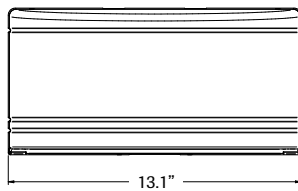

DIMENSIONS

Quartersphere

WEIGHT

TRP1- 11.5 lbs
QSP1- 10.5 lbs
RD11- 11.5 lbs

Radius

Trapezoid