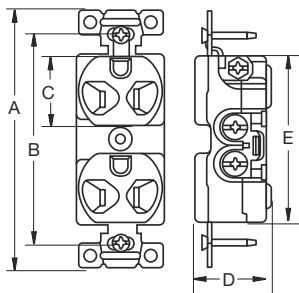

Straight Blade Devices

Heavy Duty, Specification Grade Receptacles

15A and 20A 125V and 250V Receptacles and Equipment Base Devices

TECH-SPEC®

Style		Receptacles						Equipment Base Devices - Clamp-Type, Back Wiring			
		Duplex			Decoratator	Single		Male		Female	
Rating	Color	Weather Resistant	Back and Side Wired	Back and Side Wired	Side Wired	Back and Side Wired	Side Wired	Color	Nylon Cup	Self-Grounding Strap	Nylon Cup
NEMA 5-15, 15A 125V 	Black	5262BBLKWR	5262BBLK	—	5242BLK	9252BLK	—	Black	—	5278G	—
	Brown	5262BNWR	5262BN	—	5242	9252	5251	White	5278	—	5279
	Gray	5262BGRYWR	5262BGRY	—	5242GRY	9252GRY	—				
	Ivory	5262BIWR	5262BI	5251I	5242I	9252I	5251I				
	Red	5262BREDWR	5262BRED	—	5242RED	—	—				
	White	5262BWWR	5262BW	5252W	5242W	9252W	—				
NEMA 5-20, 20A 125V 	Black	5362BBLKWR	5362BBLK	—	5342BLK	9352BLK	5351BLK	Black	—	5378G	—
	Brown	5362BNWR	5362BN	—	5342	9352BRN	5351	White	5378	—	5379
	Gray	5362BGRYWR	5362BGRY	—	5342GRY	9352GRY	—				
	Ivory	5362BIWR	5362BI	5351I	5342I	9352I	5351I				
	Red	5362BREDWR	5362BRED	—	5342RED	—	—				
	White	5362BWWR	5362BW	5352W	5342W	9352W	—				
NEMA 6-15, 15A 250V 								White	5678	5678G	5679
NEMA 6-20, 20A 250V 								White	5478	—	5479

Product Dimensions Inches (mm)

	Receptacle			Equipment Devices	
	Duplex	Decoratator	Single	Male	Female
A	4.06" (103.1)	4.06" (103.1)	4.06" (103.1)	1.84" (46.7)	1.84" (46.7)
B	3.28" (83.3)	3.28" (83.3)	3.28" (83.3)	2.00" (50.8)	2.00" (50.8)
C	1.38" (35.1)	1.36" (34.5)	1.38" (35.1)	2.50" (63.5)	2.50" (63.5)
D	0.92" (23.4)	1.03" (26.2)	0.92" (23.4)	1.61" (40.9)	1.47" (37.3)
E	2.68" (68.1)	2.75" (69.9)	1.78" (45.2)	1.55" (39.4)	1.31" (33.3)

Duplex Receptacle

Duplex Receptacle

Single Receptacle

Male Equipment Device

Female Equipment Device