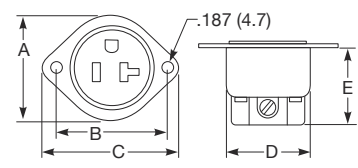

Product Dimensions Inches (mm)

	Receptacle			Equipment Devices	
	Duplex	Decoratator	Single	Male	Female
A	4.06" (103.1)	4.06" (103.1)	4.06" (103.1)	1.84" (46.7)	1.84" (46.7)
B	3.28" (83.3)	3.28" (83.3)	3.28" (83.3)	2.00" (50.8)	2.00" (50.8)
C	1.38" (35.1)	1.36" (34.5)	1.38" (35.1)	2.50" (63.5)	2.50" (63.5)
D	0.92" (23.4)	1.03" (26.2)	0.92" (23.4)	1.61" (40.9)	1.47" (37.3)
E	2.68" (68.1)	2.75" (69.9)	1.78" (45.2)	1.55" (39.4)	1.31" (33.3)

Duplex Receptacle

Duplex Receptacle

Single Receptacle

Male Equipment Device

Female Equipment Device