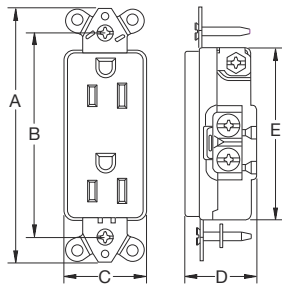

Straight Blade Devices

Heavy Duty, Specification Grade Receptacles

15A and 20A 125V and 250V Receptacles and Equipment Base Devices

TECH-SPEC®

Style		Receptacles						Equipment Base Devices - Clamp-Type, Back Wiring			
		Duplex			Decoratator	Single		Male		Female	
Rating	Color	Weather Resistant	Back and Side Wired	Back and Side Wired	Side Wired	Back and Side Wired	Side Wired	Color	Nylon Cup	Self-Grounding Strap	Nylon Cup
NEMA 5-15, 15A 125V 	Black	5262BBLKWR	5262BBLK	—	5242BLK	9252BLK	—	Black	—	5278G	—
	Brown	5262BNWR	5262BN	—	5242	9252	5251	White	5278	—	5279
	Gray	5262BGRYWR	5262BGRY	—	5242GRY	9252GRY	—				
	Ivory	5262BIWR	5262BI	5251I	5242I	9252I	5251I				
	Red	5262BREDWR	5262BRED	—	5242RED	—	—				
	White	5262BWWR	5262BW	5252W	5242W	9252W	—				
NEMA 5-20, 20A 125V 	Black	5362BBLKWR	5362BBLK	—	5342BLK	9352BLK	5351BLK	Black	—	5378G	—
	Brown	5362BNWR	5362BN	—	5342	9352BRN	5351	White	5378	—	5379
	Gray	5362BGRYWR	5362BGRY	—	5342GRY	9352GRY	—				
	Ivory	5362BIWR	5362BI	5351I	5342I	9352I	5351I				
	Red	5362BREDWR	5362BRED	—	5342RED	—	—				
	White	5362BWWR	5362BW	5352W	5342W	9352W	—				
NEMA 6-15, 15A 250V 								White	5678	5678G	5679
NEMA 6-20, 20A 250V 								White	5478	—	5479

Product Dimensions Inches (mm)

	Receptacle			Equipment Devices	
	Duplex	Decoratator	Single	Male	Female
A	4.06" (103.1)	4.06" (103.1)	4.06" (103.1)	1.84" (46.7)	1.84" (46.7)
B	3.28" (83.3)	3.28" (83.3)	3.28" (83.3)	2.00" (50.8)	2.00" (50.8)
C	1.38" (35.1)	1.36" (34.5)	1.38" (35.1)	2.50" (63.5)	2.50" (63.5)
D	0.92" (23.4)	1.03" (26.2)	0.92" (23.4)	1.61" (40.9)	1.47" (37.3)
E	2.68" (68.1)	2.75" (69.9)	1.78" (45.2)	1.55" (39.4)	1.31" (33.3)

Duplex Receptacle

Duplex Receptacle

Single Receptacle

Male Equipment Device

Female Equipment Device