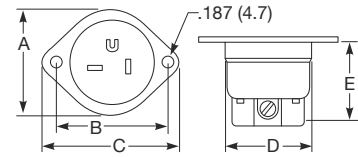

Straight Blade Devices

Heavy Duty, Specification Grade Receptacles

15A and 20A 125V and 250V Receptacles and Equipment Base Devices

TECH-SPEC®

Style		Receptacles						Equipment Base Devices - Clamp-Type, Back Wiring			
		Duplex			Decoratator	Single		Male		Female	
Rating	Color	Weather Resistant	Back and Side Wired	Back and Side Wired	Side Wired	Back and Side Wired	Side Wired	Color	Nylon Cup	Self-Grounding Strap	Nylon Cup
NEMA 5-15, 15A 125V 	Black	5262BBLKWR	5262BBLK	—	5242BLK	9252BLK	—	Black	—	5278G	—
	Brown	5262BNWR	5262BN	—	5242	9252	5251	White	5278	—	5279
	Gray	5262BGRYWR	5262BGRY	—	5242GRY	9252GRY	—				
	Ivory	5262BIWR	5262BI	5251I	5242I	9252I	5251I				
	Red	5262BREDWR	5262BRED	—	5242RED	—	—				
	White	5262BWWR	5262BW	5252W	5242W	9252W	—				
NEMA 5-20, 20A 125V 	Black	5362BBLKWR	5362BBLK	—	5342BLK	9352BLK	5351BLK	Black	—	5378G	—
	Brown	5362BNWR	5362BN	—	5342	9352BRN	5351	White	5378	—	5379
	Gray	5362BGRYWR	5362BGRY	—	5342GRY	9352GRY	—				
	Ivory	5362BIWR	5362BI	5351I	5342I	9352I	5351I				
	Red	5362BREDWR	5362BRED	—	5342RED	—	—				
	White	5362BWWR	5362BW	5352W	5342W	9352W	—				
NEMA 6-15, 15A 250V 								White	5678	5678G	5679
NEMA 6-20, 20A 250V 								White	5478	—	5479

Product Dimensions Inches (mm)

	Receptacle			Equipment Devices	
	Duplex	Decoratator	Single	Male	Female
A	4.06" (103.1)	4.06" (103.1)	4.06" (103.1)	1.84" (46.7)	1.84" (46.7)
B	3.28" (83.3)	3.28" (83.3)	3.28" (83.3)	2.00" (50.8)	2.00" (50.8)
C	1.38" (35.1)	1.36" (34.5)	1.38" (35.1)	2.50" (63.5)	2.50" (63.5)
D	0.92" (23.4)	1.03" (26.2)	0.92" (23.4)	1.61" (40.9)	1.47" (37.3)
E	2.68" (68.1)	2.75" (69.9)	1.78" (45.2)	1.55" (39.4)	1.31" (33.3)

Duplex Receptacle

Duplex Receptacle

Single Receptacle

Male Equipment Device

Female Equipment Device