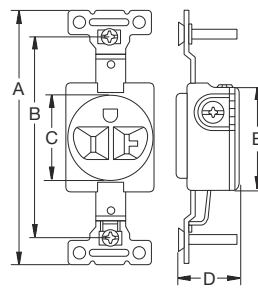

Straight Blade Devices

Heavy Duty, Specification Grade Receptacles

15A and 20A 125V and 250V Receptacles and Equipment Base Devices

TECH-SPEC®

Style		Receptacles						Equipment Base Devices - Clamp-Type, Back Wiring			
		Duplex			Decoratator	Single		Male		Female	
Rating	Color	Weather Resistant	Back and Side Wired	Back and Side Wired	Side Wired	Back and Side Wired	Side Wired	Color	Nylon Cup	Self-Grounding Strap	Nylon Cup
NEMA 5-15, 15A 125V 	Black	5262BBLKWR	5262BBLK	—	5242BLK	9252BLK	—	Black	—	5278G	—
	Brown	5262BNWR	5262BN	—	5242	9252	5251	White	5278	—	5279
	Gray	5262BGRYWR	5262BGRY	—	5242GRY	9252GRY	—				
	Ivory	5262BIWR	5262BI	5251I	5242I	9252I	5251I				
	Red	5262BREDWR	5262BRED	—	5242RED	—	—				
	White	5262BWWR	5262BW	5252W	5242W	9252W	—				
NEMA 5-20, 20A 125V 	Black	5362BBLKWR	5362BBLK	—	5342BLK	9352BLK	5351BLK	Black	—	5378G	—
	Brown	5362BNWR	5362BN	—	5342	9352BRN	5351	White	5378	—	5379
	Gray	5362BGRYWR	5362BGRY	—	5342GRY	9352GRY	—				
	Ivory	5362BIWR	5362BI	5351I	5342I	9352I	5351I				
	Red	5362BREDWR	5362BRED	—	5342RED	—	—				
	White	5362BWWR	5362BW	5352W	5342W	9352W	—				
NEMA 6-15, 15A 250V 								White	5678	5678G	5679
NEMA 6-20, 20A 250V 								White	5478	—	5479

Product Dimensions Inches (mm)

	Receptacle			Equipment Devices	
	Duplex	Decoratator	Single	Male	Female
A	4.06" (103.1)	4.06" (103.1)	4.06" (103.1)	1.84" (46.7)	1.84" (46.7)
B	3.28" (83.3)	3.28" (83.3)	3.28" (83.3)	2.00" (50.8)	2.00" (50.8)
C	1.38" (35.1)	1.36" (34.5)	1.38" (35.1)	2.50" (63.5)	2.50" (63.5)
D	0.92" (23.4)	1.03" (26.2)	0.92" (23.4)	1.61" (40.9)	1.47" (37.3)
E	2.68" (68.1)	2.75" (69.9)	1.78" (45.2)	1.55" (39.4)	1.31" (33.3)

Duplex Receptacle

Duplex Receptacle

Single Receptacle

Male Equipment Device

Female Equipment Device