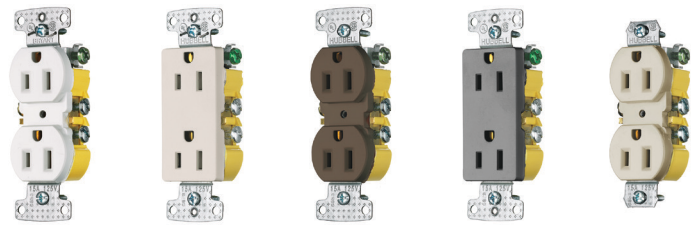

XClamp and Duplex Receptacles

- Eliminates the need to loop the wire
- External back-wire clamp for fast and easy installation of 15A & 20A branch circuits in residential applications
- Compression plates maximize holding power to provide a stronger, more secure connection
- Terminate up to 8 wires
- Accommodates #12 & #14 AWG wire
- Break-off tabs for switched receptacle applications
- Tamper-resistant shutter complies with NEC®

XClamp Duplex Receptacles

Description	Color	Catalog Number
Tamper-Resistant, 15A 125V, 2 Pole, 3 Wire Grounding, 20A Circuit Rated	Ivory	RR15SITRX
	Light Almond	RR15SLATRX
	White	RR15SWTRX

15A 125V Quick Thread TR Receptacles

Wiring		Push and Side Wired	Eight Push Wire Holes Only
Grounding		Self-Grounding	#14 AWG Only
Rating	Color	Catalog Number	Catalog Number
NEMA 5-15, 15A 125V	Black	RR15QBKTR	RR15QBKTR
	Brown	RR15QTR	RR15EQTR
	Gray	—	—
	Ivory	RR15QITR	RR15EQITR
	Light Almond	RR15QLATR	RR15EQLATR
	White	RR15QWTR	RR15EQWTR

15A 125V Duplex and Decorator Receptacles

Wiring		Push and Side Wired		
Grounding		Self-Grounding	Grounding	
Rating	Color	Duplex	Decorator	Earless Duplex
NEMA 5-15, 15A 125V	Black	—	RRD15SBK	—
	Brown	RR15S	RRD15S	RR15K
	Gray	—	RRD15SGY	—
	Ivory	RR15SI	RRD15SI	RR15KI
	Light Almond	RR15SLA	RRD15SLA	—
	White	RR15SW	RRD15SW	RR15KW