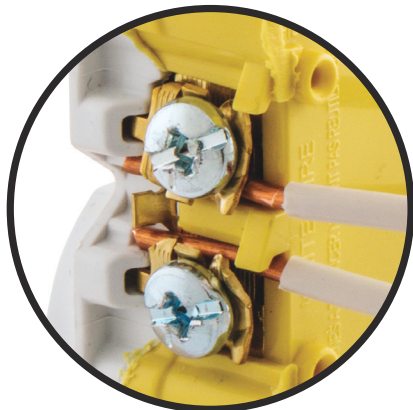

Straight Blade Devices

Residential Grade Duplex and Decorator Receptacles

Best Solution for Residential 15A & 20A Branch Circuit Wiring

Fast and Secure

- 1** Strip the wire
- 2** Insert the wire
- 3** Clamp the connection

XClamp and Duplex Receptacles

- Eliminates the need to loop the wire
- External back-wire clamp for fast and easy installation of 15A & 20A branch circuits in residential applications
- Compression plates maximize holding power to provide a stronger, more secure connection
- Terminate up to 8 wires
- Accommodates #12 & #14 AWG wire
- Break-off tabs for switched receptacle applications
- Tamper-resistant shutter complies with NEC®

XClamp Duplex Receptacles

Description	Color	Catalog Number
Tamper-Resistant, 15A 125V, 2 Pole, 3 Wire Grounding, 20A Circuit Rated	Ivory	RR15SITRX
	Light Almond	RR15SLATRX
	White	RR15SWTRX

15A 125V Quick Thread TR Receptacles

Wiring		Push and Side Wired	Eight Push Wire Holes Only
Grounding		Self-Grounding	#14 AWG Only
Rating	Color	Catalog Number	Catalog Number
NEMA 5-15, 15A 125V	Black	RR15QBKTR	RR15QBKTR
	Brown	RR15QTR	RR15EQTR
	Gray	—	—
	Ivory	RR15QITR	RR15EQITR
	Light Almond	RR15QLATR	RR15EQLATR
	White	RR15QWTR	RR15EQWTR