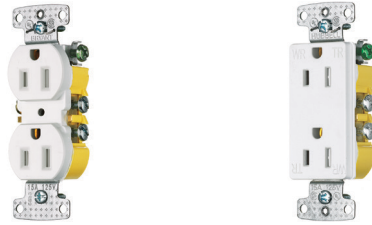

Straight Blade Devices

Residential Grade Duplex and Decorator Receptacles

15A 125V Duplex and Decorator Weather Resistant and Tamper-Resistant Receptacles

Product Dimensions Inches (mm)

	Duplex	Decorator	Single	Single Decorator
A	4.19" (106.4)	4.19" (106.4)	4.20" (106.7)	4.20" (106.7)
B	3.28" (83.3)	3.28" (83.3)	3.28" (83.3)	3.28" (83.3)
C	1.41" (35.8)	—	1.41" (35.8)	—
D	0.93" (23.6)	0.93" (23.6)	1.01" (25.7)	1.01" (25.7)
E	2.62" (66.6)	2.62" (66.6)	2.08" (52.8)	2.08" (52.8)

Wiring		Push and Side Wired	
Grounding		Self-Grounding	
Rating	Color	Duplex	Decorator
NEMA 5-15, 15A 125V	Black Brown Gray Ivory Light Almond White	RR15SBKWRTR RR15SWRTR RR15SGYWRTR RR15SIWRTR RR15SLAWRTR RR15SWWRTR	RRD15SBKWRTR RRD15SWRTR RRD15SGYWRTR RRD15SIWRTR RRD15SLAWRTR RRD15SWWRTR