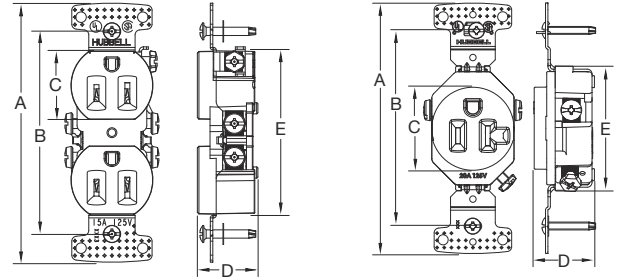

Straight Blade Devices

Residential Grade Duplex and Decorator Receptacles

15A 125V Duplex and Decorator Weather Resistant and Tamper-Resistant Receptacles

Product Dimensions Inches (mm)

	Duplex	Decorator	Single	Single Decorator
A	4.19" (106.4)	4.19" (106.4)	4.20" (106.7)	4.20" (106.7)
B	3.28" (83.3)	3.28" (83.3)	3.28" (83.3)	3.28" (83.3)
C	1.41" (35.8)	—	1.41" (35.8)	—
D	0.93" (23.6)	0.93" (23.6)	1.01" (25.7)	1.01" (25.7)
E	2.62" (66.6)	2.62" (66.6)	2.08" (52.8)	2.08" (52.8)

Wiring		Push and Side Wired	
Grounding		Self-Grounding	
Rating	Color	Duplex	Decorator
NEMA 5-15, 15A 125V	Black Brown Gray Ivory Light Almond White	RR15SBKWRTR RR15SWRTR RR15SGYWRTR RR15SIWRTR RR15SLAWRTR RR15SWWRTR	RRD15SBKWRTR RRD15SWRTR RRD15SGYWRTR RRD15SIWRTR RRD15SLAWRTR RRD15SWWRTR

Note: See page R-6 for tamper-resistant and weather resistant descriptions.

Residential Grade Single and Single Decorator Receptacles

15A and 20A 125V and 250V Single Self-Grounding Receptacles