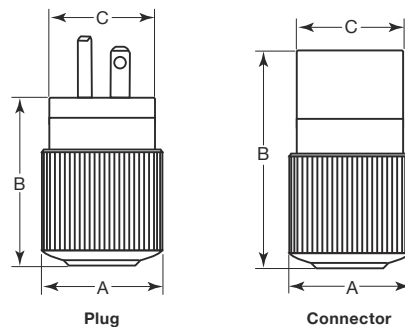

### 15A and 20A 125V and 250V Plugs and Connectors, 2-Pole 3-Wire Inches (mm)

TECH-SPEC®

Device Type			Plug			Connector		
Rating	Cord Diameter	Color	Nylon	Nylon/ Polymer	Corrosion- Resistant Nylon/Polymer	Nylon	Nylon/ Polymer	Corrosion- Resistant Nylon/Polymer
NEMA 5-15, 15A 125V 	.300"-.655" (7.6-16.6)	Black/White	<b>BRY5266NP</b>	—	—	<b>BRY5269NC</b>	—	—
	.245"-.655" (6.2-16.6)	Black Orange Yellow	—	<b>BRY5266NPB</b> <b>BRY5266NPOR</b> <b>BRY5266NPSY</b>	— — <b>BRY5266NPCR</b>	— — —	<b>BRY5269NCB</b> — <b>BRY5269NCSY</b>	— — <b>BRY5269NCCR</b>
	.300"-.655" (7.6-16.6)	Black/White	<b>BRY5366NP</b>	—	—	<b>BRY5369NC</b>	—	—
NEMA 5-20, 20A 125V 	.245"-.655" (6.2-16.6)	Yellow	—	<b>BRY5366NPSY</b>	<b>BRY5366NPCR</b>	—	<b>BRY5369NCSY</b>	<b>BRY5369NCCR</b>
	.300"-.625" (7.6-15.9)	Black/White	<b>BRY5666NP</b>	—	—	<b>BRY5669NC</b>	—	—
NEMA 6-15, 15A 250V 	.245"-.655" (6.2-16.6)	Yellow	—	<b>BRY5666NPSY</b>	—	—	—	—
	.300"-.625" (7.6-15.9)	Black/White	<b>BRY5466NP</b>	—	—	<b>BRY5469NC</b>	—	—
NEMA 6-20, 20A 250V 	.245"-.655" (6.2-16.6)	Yellow	—	<b>BRY5466NPSY</b>	—	—	<b>BRY5469NCSY</b>	—

### Product Dimensions Inches (mm)

	Plug	Connector
A	1.52" (38.6)	1.52" (38.6)
B	2.18" (55.4)	2.95" (74.9)
C	1.38" (35.1)	1.38" (35.1)

NEMA® is a registered trademark of the National Electrical Manufacturers Association.