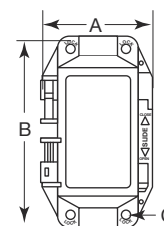

### Adapter Sleeves

Description	Color	Catalog Number
Rubber adapter sleeve, strain relief for use with 2-pole 2-wire straight blade nylon plugs and connectors, NEMA 1-15	White	<b>9700S</b>

### Product Dimensions Inches (mm)

	BLDMP	BLD	BLD2
A	3.14" (79.8)	4.27" (108.5)	6.31" (160.3)
B	4.22" (107.2)	7.27" (184.7)	12.51" (317.8)
C	(2) 0.32" (8.1)	(4) 0.39" (9.9)	(4) 0.39" (9.9)
D	2.57" (65.3)	3.10" (78.7)	5.00" (127.0)
E	3.70" (94.0)	4.75" (120.7)	10.15" (257.8)
F	0.79"-1.73" (20.1-43.9)	1.50"-2.75" (38.1-69.9)	1.90"-4.50" (48.3-114.3)
G	0.64" (16.3)	1.11" (28.2)	1.45" (36.8)