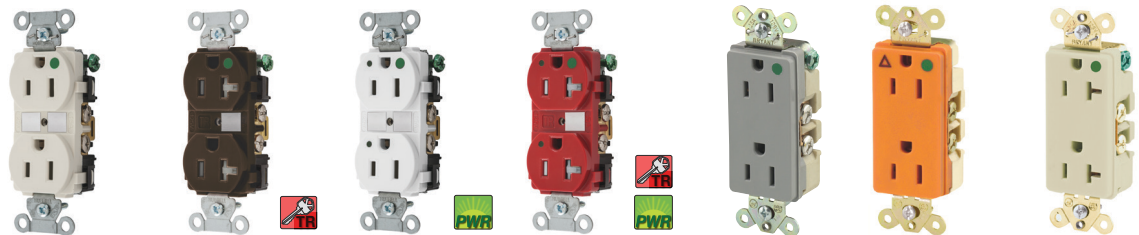

15A and 20A 125V Duplex Receptacles