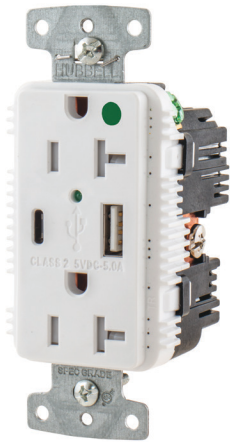

Straight Blade Devices

Hospital Grade • USB Charger Receptacles

- Green LED indicator to show USB power available
- USB stainless steel ports rated for minimum 10,000 insertions and removals
- Tamper-Resistant (TR) decorator duplex
- Back and side wire for solid or stranded wire
- Complies with battery charging specification BC1.2
- Designed for commercial, industrial and home use
- Compatible with USB 1.1/2.0/3.0 devices, including Apple® products

USB Charger Receptacles

More Ways to Charge Faster with Bryant's line of USB Chargers, available in Type-C, Combination Type A&C or the legacy Type A, all with a USB high power output of 5 Amp 5 Volt DC. Bryant's USB Charger Duplex Receptacle provides both USB and electrical power in a standard single gang opening. Designed to provide maximum charging for portable electronics, the USB ports are capable of charging two tablets simultaneously.

15A and 20A 125V USB Charger Receptacles

Wiring		Back and Side Wired		
Face		Decorator		
Rating	Color	(2) Type-C Ports	(1) Type A and (1) Type-C Port	(2) Type A Ports
NEMA 5-15, 15A 125V 	Black	USBB8200C5BK	USBB8200AC5BK	USBB8200A5BK
	Brown	USBB8200C5	USBB8200AC5	USBB8200A5
	Gray	USBB8200C5GY	USBB8200AC5GY	USBB8200A5GY
	Ivory	USBB8200C5I	USBB8200AC5I	USBB8200A5I
	Light Almond	USBB8200C5LA	USBB8200AC5LA	USBB8200A5LA
	Red	USBB8200C5R	USBB8200AC5R	USBB8200A5R
	White	USBB8200C5W	USBB8200AC5W	USBB8200A5W
NEMA 5-20, 20A 125V 	Black	USBB8300C5BK	USBB8300AC5BK	USBB8300A5BK
	Brown	USBB8300C5	USBB8300AC5	USBB8300A5
	Gray	USBB8300C5GY	USBB8300AC5GY	USBB8300A5GY
	Ivory	USBB8300C5I	USBB8300AC5I	USBB8300A5I
	Light Almond	USBB8300C5LA	USBB8300AC5LA	USBB8300A5LA
	Red	USBB8300C5R	USBB8300AC5R	USBB8300A5R
	White	USBB8300C5W	USBB8300AC5W	USBB8300A5W

Note: See page R-6 for tamper-resistant description.
See page A-29 for technical specifications.

Product Dimensions Inches (mm)

A	3.28" (83.3)
B	1.75" (44.5)
C	2.62" (66.5)
D	1.73" (43.9)
E	0.27" (6.8)