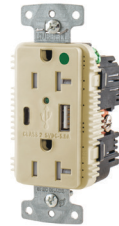

Straight Blade Devices

Hospital Grade • USB Charger Receptacles

- Green LED indicator to show USB power available
- USB stainless steel ports rated for minimum 10,000 insertions and removals
- Tamper-Resistant (TR) decorator duplex
- Back and side wire for solid or stranded wire
- Complies with battery charging specification BC1.2
- Designed for commercial, industrial and home use
- Compatible with USB 1.1/2.0/3.0 devices, including Apple® products

USB Charger Receptacles

More Ways to Charge Faster with Bryant's line of USB Chargers, available in Type-C, Combination Type A&C or the legacy Type A, all with a USB high power output of 5 Amp 5 Volt DC. Bryant's USB Charger Duplex Receptacle provides both USB and electrical power in a standard single gang opening. Designed to provide maximum charging for portable electronics, the USB ports are capable of charging two tablets simultaneously.

15A and 20A 125V USB Charger Receptacles

Wiring		Back and Side Wired		
Face		Decorator		
Rating	Color	(2) Type-C Ports	(1) Type A and (1) Type-C Port	(2) Type A Ports
NEMA 5-15, 15A 125V 	Black	USBB8200C5BK	USBB8200AC5BK	USBB8200A5BK
	Brown	USBB8200C5	USBB8200AC5	USBB8200A5
	Gray	USBB8200C5GY	USBB8200AC5GY	USBB8200A5GY
	Ivory	USBB8200C5I	USBB8200AC5I	USBB8200A5I
	Light Almond	USBB8200C5LA	USBB8200AC5LA	USBB8200A5LA
	Red	USBB8200C5R	USBB8200AC5R	USBB8200A5R
	White	USBB8200C5W	USBB8200AC5W	USBB8200A5W
NEMA 5-20, 20A 125V 	Black	USBB8300C5BK	USBB8300AC5BK	USBB8300A5BK
	Brown	USBB8300C5	USBB8300AC5	USBB8300A5
	Gray	USBB8300C5GY	USBB8300AC5GY	USBB8300A5GY
	Ivory	USBB8300C5I	USBB8300AC5I	USBB8300A5I
	Light Almond	USBB8300C5LA	USBB8300AC5LA	USBB8300A5LA
	Red	USBB8300C5R	USBB8300AC5R	USBB8300A5R
	White	USBB8300C5W	USBB8300AC5W	USBB8300A5W

Note: See page R-6 for tamper-resistant description.
See page A-29 for technical specifications.

Product Dimensions Inches (mm)

A	3.28" (83.3)
B	1.75" (44.5)
C	2.62" (66.5)
D	1.73" (43.9)
E	0.27" (6.8)