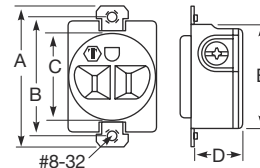

Straight Blade Devices

Industrial Grade Extra Heavy Duty, Specification Grade Single Receptacles

15A and 20A 125V and 250V Receptacles, Back and Side Wired

Rating	Color	Single		Color	Isolated Ground		Color	Corrosion Resistant
		Standard	Weather Resistant		Standard	Weather Resistant		Standard
NEMA 5-15, 15A 125V 	Black	5261BLK	5261BLKW	Gray Ivory Orange White	5261IGGRY 5261IGI 5261IG 5261IGW	5261IGGRYWR 5261IGIWR 5261IGWR 5261IGWWR	Yellow	5261CR
	Brown	5261	5261WR					
	Gray	5261GRY	5261GRYWR					
	Ivory	5261I	5261IWR					
	Red	5261RED	5261REDWR					
White	5261W	5261WWR						
NEMA 5-20, 20A 125V 	Black	5361BLK	5361BLKW	Gray Ivory Orange White	5361IGGRY 5361IGI 5361IG 5361IGW	5361IGGRYWR 5361IGIWR 5361IGWR 5361IGWWR	Yellow	5361CR
	Brown	5361	5361WR					
	Gray	5361GRY	5361GRYWR					
	Ivory	5361I	5361IWR					
	Red	5361RED	5361REDWR					
White	5361W	5361WWR						
NEMA 6-15, 15A 250V 	Black	5661BLK	—				Yellow	—
	Brown	5661	—					
	Gray	5661GRY	—					
	Ivory	5661I	—					
	Red	5661RED	—					
White	5661W	—						
NEMA 6-20, 20A 250V 	Black	5461BLK	—				Yellow	5461CR
	Brown	5461	—					
	Gray	5461GRY	—					
	Ivory	5461I	—					
	Red	5461RED	—					
White	5461W	—						

Notes: See page R-6 for weather resistant description.

See Section C for isolated ground products.
See page R-6 for weather resistant description.

See Section I for corrosion-resistant products.

15A and 20A 125V Short Yoke Receptacles

Wiring		Back and Side Wired		Side Wired
Rating	Color	Standard	Weather Resistant	Urea Face
NEMA 5-15, 15A 125V	Brown	5284	5284WR	5258
NEMA 5-20, 20A 125V	Brown	—	5384WR	—
NEMA 6-15, 15A 250V	Brown	5684	—	—
NEMA 6-20, 20A 250V	Brown	5484	—	—

15A and 20A 125V Specialty Receptacles

Rating	Description	Color	Catalog Number
NEMA 5-15, 15A 125V	5261 on 4.0" (101.6) round metal box cover	Brown	5281

Product Dimensions Inches (mm)