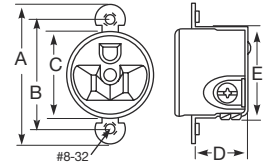

### Product Dimensions Inches (mm)

	Single	Short Yoke	Short Yoke Urea Face
A	4.06" (103.1)	2.25" (57.2)	2.25" (57.2)
B	3.28" (83.3)	1.94" (49.3)	1.75" (44.5)
C	1.38" (35.1)	1.38" (35.1)	1.38" (35.1)
D	0.91" (23.1)	0.81" (20.6)	0.85" (21.6)
E	1.78" (45.2)	1.78" (45.3)	1.49" (37.8)

Standard

Short Yoke

Short Yoke Urea Face