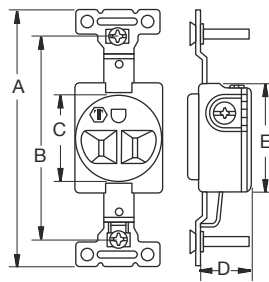

### 15A and 20A 125V Short Yoke Receptacles

Wiring		Back and Side Wired		Side Wired
Rating	Color	Standard	Weather Resistant	Urea Face
NEMA 5-15, 15A 125V	Brown	<b>5284</b>	<b>5284WR</b>	<b>5258</b>
NEMA 5-20, 20A 125V	Brown	—	<b>5384WR</b>	—
NEMA 6-15, 15A 250V	Brown	<b>5684</b>	—	—
NEMA 6-20, 20A 250V	Brown	<b>5484</b>	—	—

### Product Dimensions Inches (mm)

	Single	Short Yoke	Short Yoke Urea Face
A	4.06" (103.1)	2.25" (57.2)	2.25" (57.2)
B	3.28" (83.3)	1.94" (49.3)	1.75" (44.5)
C	1.38" (35.1)	1.38" (35.1)	1.38" (35.1)
D	0.91" (23.1)	0.81" (20.6)	0.85" (21.6)
E	1.78" (45.2)	1.78" (45.3)	1.49" (37.8)