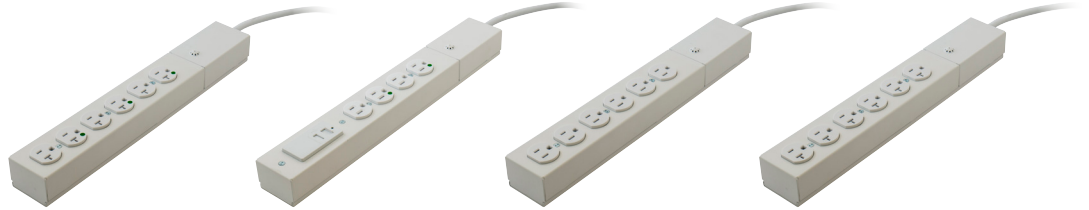

Hospital Grade Devices

Portable Surge Protection Devices (SPD)

- Metallic and non-metallic units
- Six, seven and eight outlet units
- No surge, 350 joule, 1050 joule and 2100 joule protection units
- Transformer spaced outlets available on some units
- 15A resettable ON/OFF circuit breaker switch and power and ground indicating LEDs
- Available with fax/modem, cable TV and satellite protection on some units

- Hospital Grade • Tamper-Resistant Receptacles with a Hospital Grade Plug
- Heavy Duty Metal Housing
- Available with a 2-Port USB Charging Outlet
- Tamper-Resistant Receptacles with a Heavy Duty Plug
- Heavy Duty Metal Housing

Listed to UL1449 and UL1363

Surge Protection Plug Strips

		SPD with Hospital Grade • Tamper-Resistant Receptacles		SPD with Industrial Grade Tamper-Resistant Receptacles	
Number of Outlets		Six		Six	
Joule Rating		1100		1100	
Peak AMP Rating		30 kA		30 kA	
Down Line Warranty		\$2,500		\$10,000	\$25,000
Length		6 Foot	15 Foot	6 Foot	15 Foot
UL Type 3 SPD, Heavy Duty Metal Housing, White	15A	BRY6HG6	BRY6HG15	BRY6SS6	BRY6SS15
	20A	BRY6HG620	BRY6HG1520	BRY6SS620	BRY6SS1520
UL Type 3 SPD, Heavy Duty Metal Housing with 2-Port USB, White	15A	BRY6HGUSB6	—	—	—

		SPD		SPD with Fax/Modem	SPD with Fax/Modem/CATV/Satellite	Power Strip (No surge protection)
Number of Outlets		Six		Seven	Eight	Six
Joule Rating		350 (Non-Metallic) 1050 (Metallic)		1050	2100	N/A
Peak AMP Rating		6.5 kA (Non-Metallic) 19.5 kA (Metallic)		19.5 kA	39 kA	N/A
Down Line Warranty		\$2,500		\$10,000	\$25,000	N/A
Length		6 Foot	15 Foot	6 Foot	6 Foot	6 Foot
Non-Metallic, Office White		BRY6PS350	BRY6PS35015	BRY7PS1050M	BRY8PS2100D	BRY6PPS
Metallic, Office White		BRY6MPS1050	—	—	—	BRY6MPS