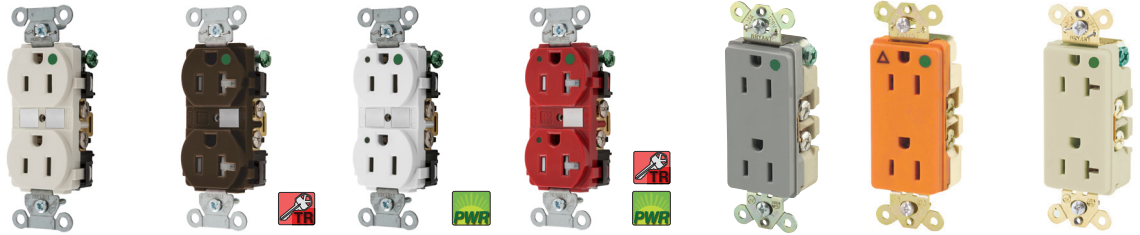

15A and 20A 125V Duplex Receptacles

Wiring		Back and Side Wired						
Face		Duplex				Decorator		
Rating	Color	Standard	Tamper-Resistant	Power Ind. LED	TR & LED	Duplex	Isolated Ground	Lighted Face
NEMA 5-15, 15A 125V 	Brown	8200HB	8200HBTR	8200HBL	8200HBLTR	9200	—	—
	Gray	8200HBGRY	8200HBGRYTR	8200HBGRYL	8200HBGRYLTR	9200GRY	9200IGGRY	9200GRYL
	Ivory	8200HBI	8200HBITR	8200HBIL	8200HBILTR	9200I	9200IGI	9200IIL
	Red	8200HBRED	8200HBREDTR	8200HBREDL	8200HBREDLTR	9200RED	9200IGRED	9200REDL
	White	8200HBW	8200HBWTR	8200HBWL	8200HBWLTR	9200W	9200IGW	9200WL
	Orange	—	—	—	—	—	9200IG	—
NEMA 5-20, 20A 125V 	Brown	8300HB	8300HBTR	8300HBL	8300HBLTR	9300	—	—
	Gray	8300HBGRY	8300HBGRYTR	8300HBGRYL	8300HBGRYLTR	9300GRY	9300IGGRY	—
	Ivory	8300HBI	8300HBITR	8300HBIL	8300HBILTR	9300I	9300IGI	9300IIL
	Red	8300HBRED	8300HBREDTR	8300HBREDL	8300HBREDLTR	9300RED	9300IGRED	9300REDL
	White	8300HBW	8300HBWTR	8300HBWL	8300HBWLTR	9300W	9300IGW	9300WL
	Orange	—	—	—	—	—	9300IG	—

Note: *Orange is Isolated Ground. See Section C for isolated ground products.
See page A-28 for technical specifications.

Product Dimensions Inches (mm)

Receptacle	Dimension
A	3.28" (83.3)
B	1.36" (34.5)
C	1.03" (26.2)
D	2.75" (69.9)