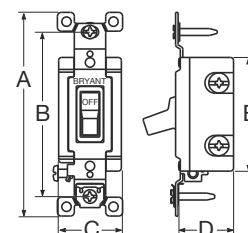

Switches

Extra Heavy Duty Industrial Specification Grade Toggle Switches

- High-impact and chemical resistant nylon toggle
- Corrosion-resistant brass and nickel-plated yoke
- Dual-grounding options, grounding terminal or stainless steel self-grounding clip
- Back wiring, each clamp-type terminal accepts two wires, avoiding the need to pigtail

Extra Heavy Duty Industrial Specification Grade Toggle Switches, Back and Side Wired

Amp	Color	Single Pole	Double Pole	3-Way	4-Way
15A 120-277V AC	Black	4801BLK	4802BLK	4803BLK	4804BLK
	Brown	4801	4802	4803	4804
	Gray	4801GRY	4802GRY	4803GRY	4804GRY
	Ivory	4801I	4802I	4803I	4804I
	Red	4801RED	4802RED	4803RED	4804RED
	White	4801W	4802W	4803W	4804W
20A 120-277V AC	Black	4901BLK	4902BLK	4903BLK	4904BLK
	Brown	4901	4902	4903	4904
	Gray	4901GRY	4902GRY	4903GRY	4904GRY
	Ivory	4901I	4902I	4903I	4904I
	Red	4901RED	4902RED	4903RED	4904RED
	White	4901W	4902W	4903W	4904W
30A 120-277V AC	Black	—	—	—	—
	Brown	3001	3002BRN	3003BRN	—
	Gray	—	3002GRY	3003GRY	—
	Ivory	3001I	3002I	3003I	—
	Red	—	—	—	—
	White	—	—	—	—

Product Dimensions

Inches (mm)

A	4.06" (103.1)
B	3.28" (83.3)
C	1.30" (33.0)
D	1.11" (28.2)
E	2.27" (57.7)

Illuminated and Pilot Toggle Switches, Back and Side Wired

Illuminated Toggle Switch Illuminates when Switch is OFF				Pilot Toggle Switch Illuminates when Switch is ON				
Amp	Color	Single Pole	3-Way	Amp	Color	Single Pole	Double Pole	3-Way
15A 120-277V AC	Ivory	4801GLI	4803GLI	20A	Clear	4901PLC120	—	4903PLC120
				120V AC	Green	4901PLG120	—	—
					Red	4901PLR120	4902PLR120	4903PLR120
20A 120-277V AC	Clear Ivory	4901GLC 4901GLI	4903GLC 4903GLI	20A	Clear	4901PLC277	—	—
				277V AC	Red	4901PLR277	4902PLR277	4903PLR277
				30A	Red	3001PLR120	3002PLR120	—
				120V AC	Red	—	3002PLR277	—
30A	Red	—	—	277V AC	Red	—	3002PLR277	—