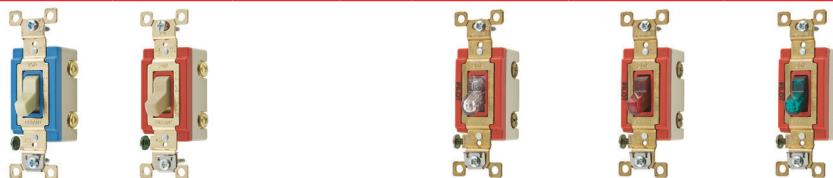

Switches

Extra Heavy Duty Industrial Specification Grade Toggle Switches

- High-impact and chemical resistant nylon toggle
- Corrosion-resistant brass and nickel-plated yoke
- Dual-grounding options, grounding terminal or stainless steel self-grounding clip
- Back wiring, each clamp-type terminal accepts two wires, avoiding the need to pigtail

Extra Heavy Duty Industrial Specification Grade Toggle Switches, Back and Side Wired

Amp	Color	Single Pole	Double Pole	3-Way	4-Way
15A 120-277V AC	Black	4801BLK	4802BLK	4803BLK	4804BLK
	Brown	4801	4802	4803	4804
	Gray	4801GRY	4802GRY	4803GRY	4804GRY
	Ivory	4801I	4802I	4803I	4804I
	Red	4801RED	4802RED	4803RED	4804RED
	White	4801W	4802W	4803W	4804W
20A 120-277V AC	Black	4901BLK	4902BLK	4903BLK	4904BLK
	Brown	4901	4902	4903	4904
	Gray	4901GRY	4902GRY	4903GRY	4904GRY
	Ivory	4901I	4902I	4903I	4904I
	Red	4901RED	4902RED	4903RED	4904RED
	White	4901W	4902W	4903W	4904W
30A 120-277V AC	Black	—	—	—	—
	Brown	3001	3002BRN	3003BRN	—
	Gray	—	3002GRY	3003GRY	—
	Ivory	3001I	3002I	3003I	—
	Red	—	—	—	—
	White	—	—	—	—

Product Dimensions

Inches (mm)

A	4.06" (103.1)
B	3.28" (83.3)
C	1.30" (33.0)
D	1.11" (28.2)
E	2.27" (57.7)

Illuminated and Pilot Toggle Switches, Back and Side Wired

Illuminated Toggle Switch Illuminates when Switch is OFF				Pilot Toggle Switch Illuminates when Switch is ON				
Amp	Color	Single Pole	3-Way	Amp	Color	Single Pole	Double Pole	3-Way
15A 120-277V AC	Ivory	4801GLI	4803GLI	20A	Clear	4901PLC120	—	4903PLC120
				120V AC	Green	4901PLG120	—	—
					Red	4901PLR120	4902PLR120	4903PLR120
20A 120-277V AC	Clear Ivory	4901GLC 4901GLI	4903GLC 4903GLI	20A	Clear	4901PLC277	—	—
				277V AC	Red	4901PLR277	4902PLR277	4903PLR277
				30A	Red	3001PLR120	3002PLR120	—
				120V AC	Red	—	3002PLR277	—
30A	Red	—	—	277V AC	Red	—	3002PLR277	—