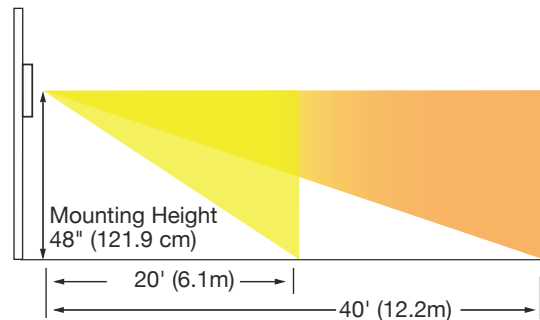

Vertical Coverage
MS2000AT, MS2000, MS1000 Series