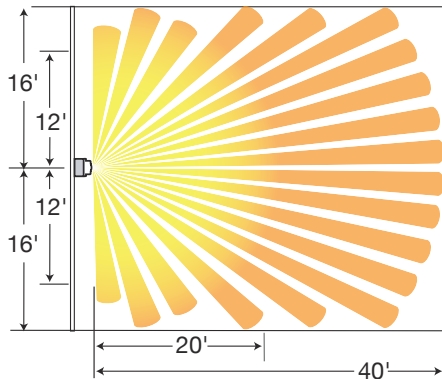

Coverage Patterns

Minor Motion: ■ PIR
Major Motion: ■ PIR

MS2000AT, MS2000, MS1000 Series