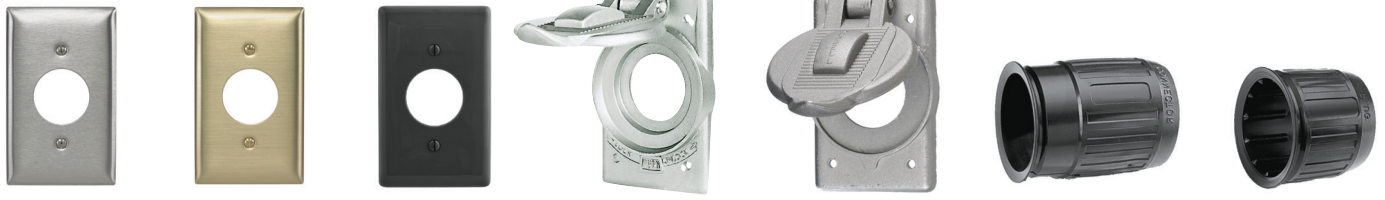

Locking Devices

Power Interrupting Accessories

20A Power Interrupting Accessories Inches (mm)

Single Gang 1.40" (35.6) Opening			Receptacle Plates, Cast Aluminum		"Mini" Weather Protective Boots	
Stainless Steel, Type 302/304	Brass	Black Nylon	With Lift Cover, Indoor Use Box Mount	Weather Protective with Cover F.S. Box Mount	Female Connector	Male Plug
SS7	SB7	P7BK	23007	7418B	20424**	20425**

30A Power Interrupting Accessories

Liquid-Tight Metallic Conduit Adapters for Use with Plugs and Connectors		Receptacle Plates, Cast Aluminum		"Mini" Weather Protective Boots	
With 1/2 in. conduit	With 3/4 in. conduit	Weather Protective Plate for Wet Locations with Cover Closed	No Lift Cover	Female Connector	Male Plug
SAB12A*	SAB34A*	20405	20406	20424**	20425**

Note: *Not CSA Certified.

**Boots are not UL Listed or CSA Certified.

Boots are not available for 5-wire 30 amp power interrupting plugs and connectors.

Product Dimensions Inches (mm)

	Receptacle Plates		
	Cover	No Cover	Box
A	4.56" (115.8)	4.56" (115.8)	4.59" (116.5)
B	3.25" (82.6)	3.25" (82.6)	3.87" (98.2)
C	2.84" (72.1)	2.84" (72.1)	2.71" (68.8)
D	1.88" (47.8)	1.88" (47.8)	1.31" (33.3)
E	1.16" (29.5)	0.59" (15.0)	1" NPT TAP
F	0.38" (9.7)	0.38" (9.7)	-