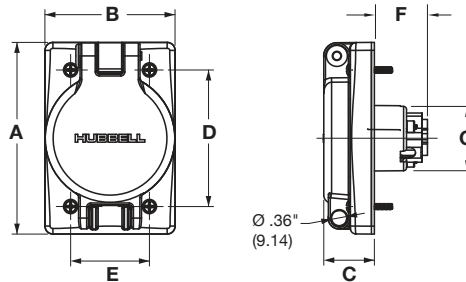

15A Locking Plugs, Connectors and Receptacles Inches (mm)

UL Type 4, 4X, 6P

IP65, 66, 67, 69k*

SUITABILITY

Rating Plug	Connector	Poles/ Wires	Cord Diameter	Color	Thermoplastic Elastomer			
					Plug	Connector	Receptacle	Duplex Receptacle
NEMA L5-15, 15A 125V 		2-Pole 3-Wire	.300"-.625" (7.6-15.9)	Yellow Black Clear	BRY24W47 BRY24W47BK BRY24W47WC	BRY25W47 BRY25W47BK BRY25W47WC	BRY65W47 — —	BRY65W47D — —
NEMA L6-15, 15A 250V 		2-Pole 3-Wire	.300"-.625" (7.6-15.9)	Yellow	BRY24W49	BRY25W49	BRY65W49	BRY65W49D
NEMA L7-15, 15A 277V AC 		2-Pole 3-Wire	.300"-.625" (7.6-15.9)	Yellow Black	BRY24W34 BRY24W34BK	BRY25W34 BRY25W34BK	BRY65W34 —	BRY65W34D —

Note: *Single and duplex receptacles while in use, not with cover closed.
Black devices are available, consult factory.

Product Dimensions Inches (mm)

	15A Locking	20A Locking	30A Locking	15A and 20A Straight Blade Receptacles	15A, 20A and 30A Locking Receptacles
A				4.56" (115.9)	4.56" (115.9)
B				3.10" (78.7)	3.10" (78.7)
C				1.20" (30.6)	1.20" (30.6)
D				3.25" (82.6)	3.25" (82.6)
				1.88" (47.6)	1.88" (47.6)
				1.26" (32.0)	1.26" (32.0)
				1.63" (41.4)	1.63" (41.4)

Note: For BRY26W09 and BRY27W09 use 20 amp locking dimensions.

	15A Locking	20A and 30A Locking	20A Locking Non-NEMA	30A Locking Non-NEMA
F	1.46" (37.1)			
G	1.63" (41.4)			
		20A and 30A Locking		
F		1.72" (43.7)		
G		2.25" (57.2)		
		20A Locking Non-NEMA		
F		2.26" (57.4)		
G		2.25" (57.2)		
		30A Locking Non-NEMA		
F		1.97" (50.0)		
G		2.25" (57.2)		