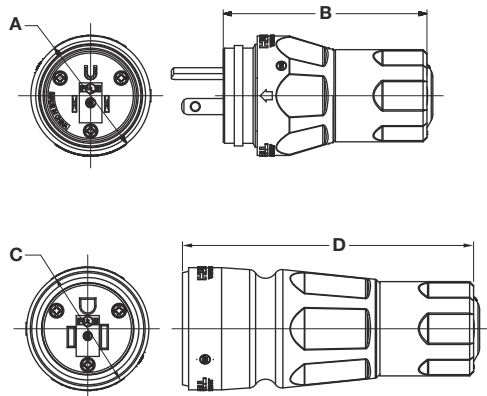

15A Locking Plugs, Connectors and Receptacles Inches (mm)

UL Type 4, 4X, 6P

IP65, 66, 67, 69k*

SUITABILITY

Rating Plug	Connector	Poles/ Wires	Cord Diameter	Color	Thermoplastic Elastomer			
					Plug	Connector	Receptacle	Duplex Receptacle
NEMA L5-15, 15A 125V 		2-Pole 3-Wire	.300"-.625" (7.6-15.9)	Yellow Black Clear	BRY24W47 BRY24W47BK BRY24W47WC	BRY25W47 BRY25W47BK BRY25W47WC	BRY65W47 — —	BRY65W47D — —
NEMA L6-15, 15A 250V 		2-Pole 3-Wire	.300"-.625" (7.6-15.9)	Yellow	BRY24W49	BRY25W49	BRY65W49	BRY65W49D
NEMA L7-15, 15A 277V AC 		2-Pole 3-Wire	.300"-.625" (7.6-15.9)	Yellow Black	BRY24W34 BRY24W34BK	BRY25W34 BRY25W34BK	BRY65W34 —	BRY65W34D —

Note: *Single and duplex receptacles while in use, not with cover closed.
Black devices are available, consult factory.

Product Dimensions Inches (mm)

	15A Locking	20A Locking	30A Locking	15A and 20A Straight Blade Receptacles	15A, 20A and 30A Locking Receptacles
A				4.56" (115.9)	4.56" (115.9)
B				3.10" (78.7)	3.10" (78.7)
C				1.20" (30.6)	1.20" (30.6)
D				3.25" (82.6)	3.25" (82.6)
				1.88" (47.6)	1.88" (47.6)
				1.26" (32.0)	1.26" (32.0)
				1.63" (41.4)	1.63" (41.4)

Note: For BRY26W09 and BRY27W09 use 20 amp locking dimensions.

	15A Locking	20A and 30A Locking	20A Locking Non-NEMA	30A Locking Non-NEMA
F	1.46" (37.1)			
G	1.63" (41.4)			
		20A and 30A Locking		
F		1.72" (43.7)		
G		2.25" (57.2)		
		20A Locking Non-NEMA		
F		2.26" (57.4)		
G		2.25" (57.2)		
		30A Locking Non-NEMA		
F		1.97" (50.0)		
G		2.25" (57.2)		