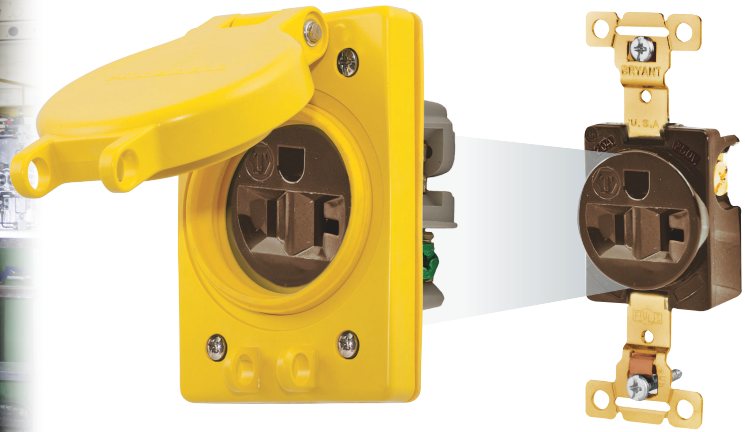

## Accessories

Watertight Lift Covers, for use with standard receptacles.

### Watertight Lift Covers

#### UL Type 4X

**IP65, 66**  
SUITABILITY

Description	Receptacle with Lift Cover
For use with 15A or 20A straight blade receptacles and 15A locking receptacles, receptacle not included	<b>BRY6500</b>
For use with 20A locking receptacles, receptacle not included	<b>BRY6700</b>
<i>Note: When mating with BRY26W09, 20 amp Non-NEMA plug, use BRY6800 cover.</i>	
For use with 30A locking receptacles, receptacle not included	<b>BRY6800</b>

### Replacement Interiors

Device	Rating	Interiors	
		Plug	Receptacle
Straight blade Locking	15A 125V	<b>BRY14W47IN</b>	<b>BRY15W47IN</b>
		<b>BRY24W47IN</b>	—
		—	<b>BRY27W47IN</b>
Locking	20A 3Ø 250V AC	<b>BRY26W75IN</b>	—
	20A 3Ø 480V AC	<b>BRY26W76IN</b>	<b>BRY27W76IN</b>
	30A 3Ø 250V AC	<b>BRY28W75IN</b>	<b>BRY29W75IN</b>
Locking	30A 3Ø 480V AC	<b>BRY28W76IN</b>	<b>BRY29W76IN</b>