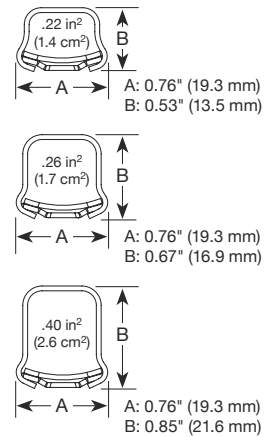

HBL500, HBL700 and HBL750 Series Metal Raceway

	HBL500	HBL700	HBL750
Color	Base and Cover, 10 Ft.		
Ivory	HBL50010IV	HBL70010IV	HBL75010IV
White	HBL50010W	HBL70010W	HBL75010W
Color	Base and Cover, 5 Ft.		
Ivory	HBL5005IV	-	HBL7505IV
White	-	-	-

Note: See page P-9 for plates and communication frames.

HBL500, HBL700 and HBL750 Series Fittings

Raceway Fittings	Color	Internal Elbow	External Elbow	90° Flat Elbow	45° Flat Elbow	Raceway Fittings	Color	Flat Elbow 1½" Bend Radius
HBL500	Ivory White	HBL517IV HBL517W	HBL518IV HBL518W	HBL511IV HBL511W	HBL512IV -	HBL500, HBL700 & HBL750	Ivory White	HBL5711BRIVA -
HBL700 & HBL750	Ivory White	HBL717IVA HBL717WA	HBL718IVA HBL718WA	HBL711IVA HBL711WA	HBL712IVA -			

Raceway Fittings	Color	Internal Twisted Elbows For Double Turns at Right Angles		Internal Elbow 1½" Bend Radius	External Elbow 1½" Bend Radius	Tee Fitting	Tee Fitting	Tee Fitting 1½" Bend Radius
HBL500, HBL700 & HBL750	Ivory White	Right Elbow	Left Elbow	HBL5717BRIVA -	HBL5718BRIVA -	HBL5715IVA HBL5715WA	HBL5715BRIVA -	